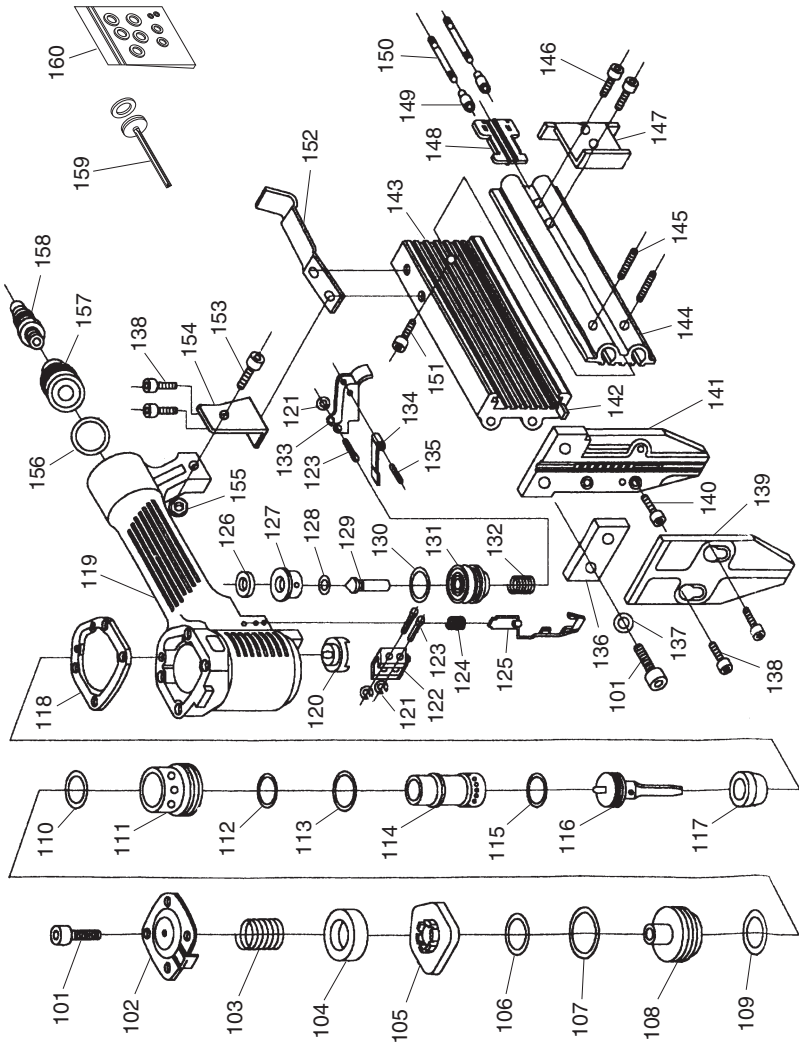

Brad Nailer Parts Breakdown

Brad Nailer Parts List

REF	PART #	DESCRIPTION
101	PSB15M	CAP SCREW M5-.8 X 20
102	PH8233102	EXHAUST PORT
103	PH8233103	COMPRESSION SPRING
104	PH8233104	SEAL
105	PH8233105	CYLINDER CAP
106	PORP014	O-RING 13.8 X 2.4 P14
107	PORS031-5	O-RING 31.0 X 2.0 S31.5
108	PH8233108	HEAD VALVE PISTON
109	PH8233109	PISTON STOP
110	PORS042	O-RING 2.0 X 41.5 S42
111	PH8233111	COLLAR
112	PORP025	O-RING 24.7 X 3.5 P25
113	PORS030	O-RING 29.5 X 2.0 S30
114	PH8233114	CYLINDER
115	PORP022-A	O-RING 21.7 X 3.5 P22A
116	PH8233116	MAIN PISTON
117	PH8233117	BUMPER
118	PH8233118	GASKET
119	PH8233119	GUN BODY
120	PH8233120	BUSHING
121	PEC16M	E-CLIP 2.5MM
122	PH8233122	BRACKET
123	PH8233123	STEP PIN
124	PH8233124	COMPRESSION SPRING
125	PH8233125	SAFETY NOSE
126	PH8233126	SEAL
127	PH8233127	TRIGGER VALVE HEAD
128	PORP003	O-RING 2.8 X 1.9 P3
129	PH8233129	TRIGGER VALVE STEM
130	PORP011-2	O-RING 11 X 2.4 P11.2

REF	PART #	DESCRIPTION
131	PH8233131	TRIGGER VALVE GUIDE
132	PH8233132	COMPRESSION SPRING
133	PH8233133	TRIGGER
134	PH8233134	SAFETY PLATE
135	PH8233135	ROLL PIN
136	PH8233136	SPACER
137	PLW01M	LOCK WASHER 5MM
138	PSB18M	CAP SCREW M4-.7 X 8
139	PH8233139	NOSE GUIDE COVER
140	PSB41M	CAP SCREW M4-.7 X 14
141	PH8233141	NOSE GUIDE
142	PH8233142	MAGAZINE SEAT
143	PH8233143	NAIL GUIDE LINER
144	PH8233144	MAGAZINE COVER
145	PSS23M	SET SCREW M4-.7 X 10
146	PSB23M	CAP SCREW M4-.7 X 12
147	PH8233146	BRACKET
148	PH8233148	PUSHER
149	PH8233149	PUSHER SHAFT
150	PH8233150	COMPRESSION SPRING
151	PSB23M	CAP SCREW M4-.7 X 12
152	PH8233152	MAGAZINE LATCH
153	PSB16M	CAP SCREW M4-.7 X 16
154	PH8233154	BRACKET
155	PN04M	HEX NUT M4-.7
156	PORP036	O-RING 35.7 X 3.5 P36
157	PH8233157	END CAP
158	PH8233158	AIR FITTING 1/4 NPT
159	PH8233159	PISTON REPAIR KIT
160	PH8233160	O-RING REPAIR KIT