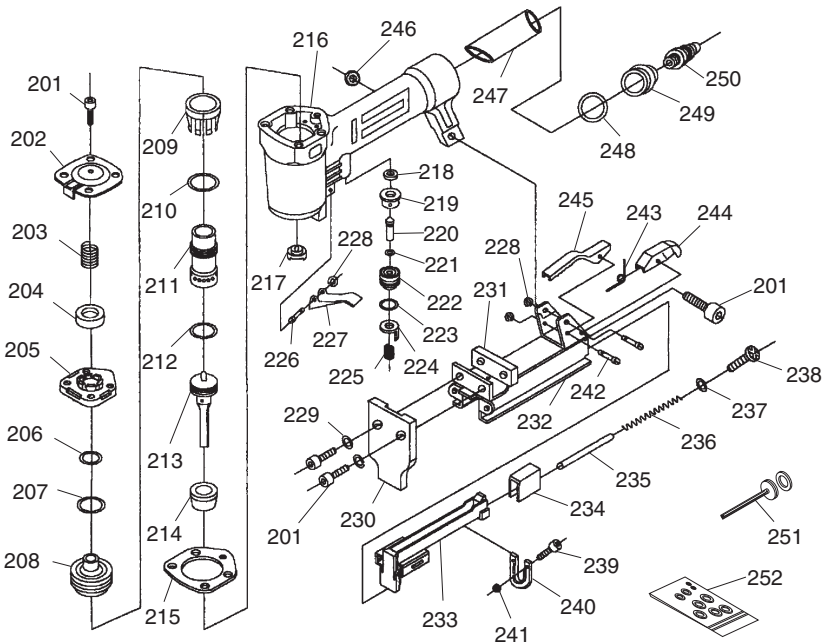

Stapler Breakdown and Parts List

REF PART #	DESCRIPTION
201	PSB15M CAP SCREW M5-.8 X 20
202	PH8236102 EXHAUST PORT
203	PH8236103 COMPRESSION SPRING
204	PH8236104 SPACER
205	PH8236105 CYLINDER COVER
206	PORP011-2 O-RING 11 X 2.4 P11.2
207	PORP016 O-RING 15.8 X 2.4 P16
208	PH8236108 HEAD VALVE PISTON
209	PH8236109 COLLAR
210	POR0030 O-RING 30 X 3.1
211	PH8236111 CYLINDER
212	PORP018 O-RING 17.8 X 2.4 P18
213	PH8236113 MAIN PISTON
214	PH8236114 BUMPER
215	PH8236115 SEALING WASHER
216	PH8236116 GUN BODY
217	PH8236117 RUBBER WASHER
218	PH8236118 SPACER
219	PH8236119 TRIGGER VALVE RING
220	PH8236120 TRIGGER VALVE STEM
221	PORP003 O-RING 2.8 X 1.9 P3
222	PH8236122 TRIGGER VALVE GUIDE
223	PORP011-2 O-RING 11 X 2.4 P11.2
224	PH8236124 SAFETY RING
225	PH8236125 COMPRESSION SPRING
226	PH8236126 GROOVED CLEVIS PIN

REF PART #	DESCRIPTION
227	PH8236127 TRIGGER
228	PEC16M E-CLIP 2.5MM
229	PLW01M LOCK WASHER 5MM
230	PH8236130 DRIVER GUIDE
231	PH8236131 SPACER
232	PH8236132 MAGAZINE
233	PH8236133 MAGAZINE SLIDER
234	PH8236134 MAGAZINE PUSHER
235	PH8236135 SHAFT
236	PH8236136 COMPRESSION SPRING
237	PW05M FLAT WASHER 4MM
238	PS110M PHLIP HD SCR M4-.7 X 4
239	PSB18M CAP SCREW M4-.7 X 8
240	PH8236140 BRACKET
241	PN04M HEX NUT M4-.7
242	PH8236142 GROOVED CLEVIS PIN
243	PH8236143 TORSION SPRING
244	PH8236144 MAGAZINE LATCH
245	PH8236145 MAGAZINE LATCH LEVER
246	PN06M HEX NUT M5-.8
247	PH8236147 RUBBER HAND GRIP
248	PORS035-5 O-RING 35.0 X 2.0 S35.5
249	PH8236149 END CAP
250	PH8236150 AIR INLET QUICK CONNECT
251	PH8236151 PISTON REPAIR KIT
252	PH8236152 O-RING REPAIR KIT