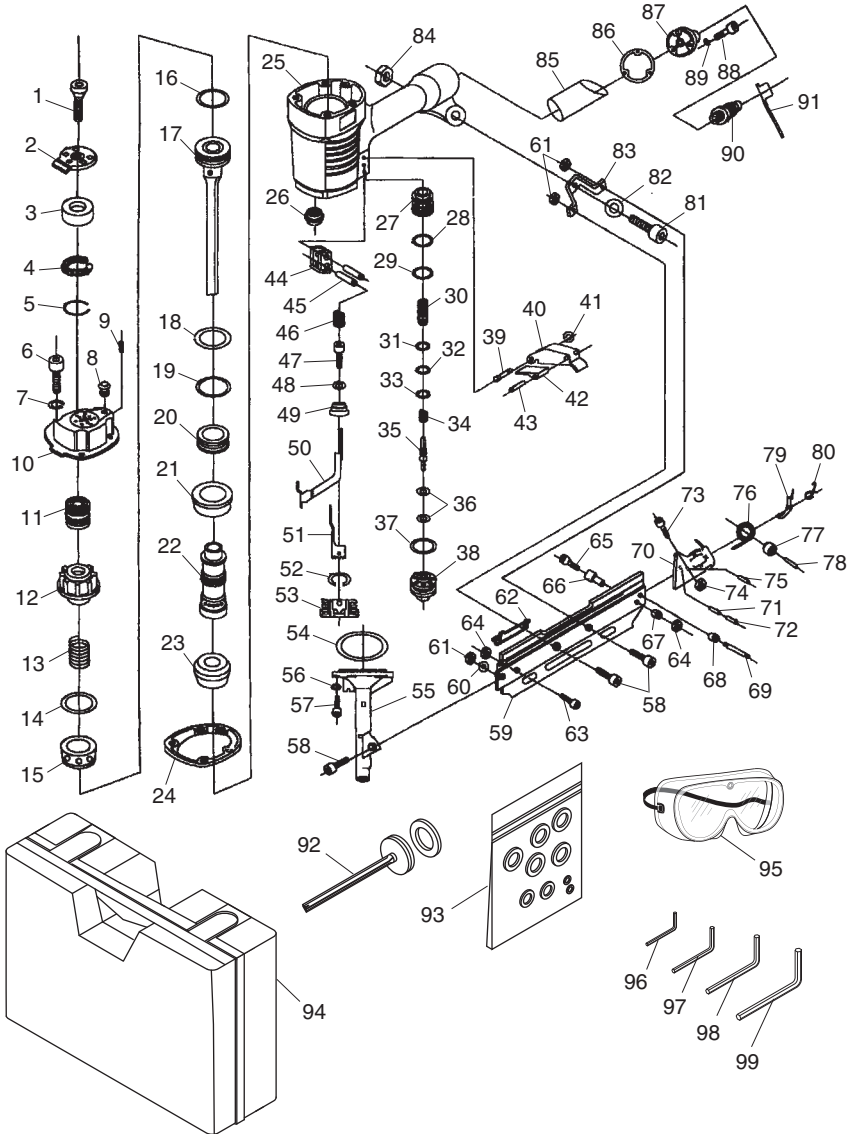

# Framing Nailer Parts List

REF	PART #	DESCRIPTION
1	PSB31M	CAP SCREW M8-1.25 X 25
2	PH8233002	EXHAUST PORT
3	PH8233003	SPACER
4	PH8233004	CIRCULAR SPRING
5	PH8233005	RETAINING RING
6	PSB06M	CAP SCREW M6-1 X 25
7	PLW03M	LOCK WASHER 6MM
8	PH8233008	CYLINDER PLUG
9	PSS07M	SET SCREW M5-.8 X 5
10	PH8233010	CYLINDER COVER
11	PH8233011	PISTON STOP
12	PH8233012	SPRING SEAT
13	PH8233013	COMPRESSION SPRING
14	PH8233014	SPECIAL WASHER
15	PH8233015	PISTON COLLAR
16	POR0079	O-RING 42.3 X 5
17	PH8233017	PISTON
18	PORG055	O-RING 54.4 X 3.1 G55
19	POR0080	O-RING 88 X 3
20	PH8233020	THREADED RETAINING RING
21	PH8233021	SEALING RING
22	PH8233022	CYLINDER
23	PH8233023	BUMPER
24	PH8233024	GASKET
25	PH8233025	NAILER BODY
26	PH8233026	SPACER
27	PH8233027	PISTON VALVE SEAT
28	PORP015	O-RING 14.8 X 2.4 P15
29	PORS018	O-RING 17.5 X 1.5 S18
30	PH8233030	PISTON VALVE
31	PORP006	O-RING 5.8 X 1.9 P6
32	PORP007	O-RING 6.8 X 1.9 P7
33	PORP009	O-RING 8.8 X 1.9 P9
34	PH8233034	COMPRESSION SPRING
35	PH8233035	TRIGGER SHAFT
36	PORS003	O-RING 2.5 X 1.5 S3
37	PORP020	O-RING 19.8 X 2.4 P20
38	PH8233038	TRIGGER SEAT
39	PH8233039	TRIGGER PIN
40	PH8233040	TRIGGER
41	PH8233041	RUBBER RETAINING RING
42	PH8233042	SAFETY CATCH
43	PRP02M	ROLL PIN 3 X 16
44	PH8233044	SLIDING BRACKET
45	PRP16M	ROLL PIN 3 X 25
46	PH8233046	COMPRESSION SPRING
47	PSB03M	CAP SCREW M5-.8 X 8
48	PW02M	FLAT WASHER 5MM
49	PH8233049	ADJUSTING NUT
50	PH8233050	SAFETY YOKE