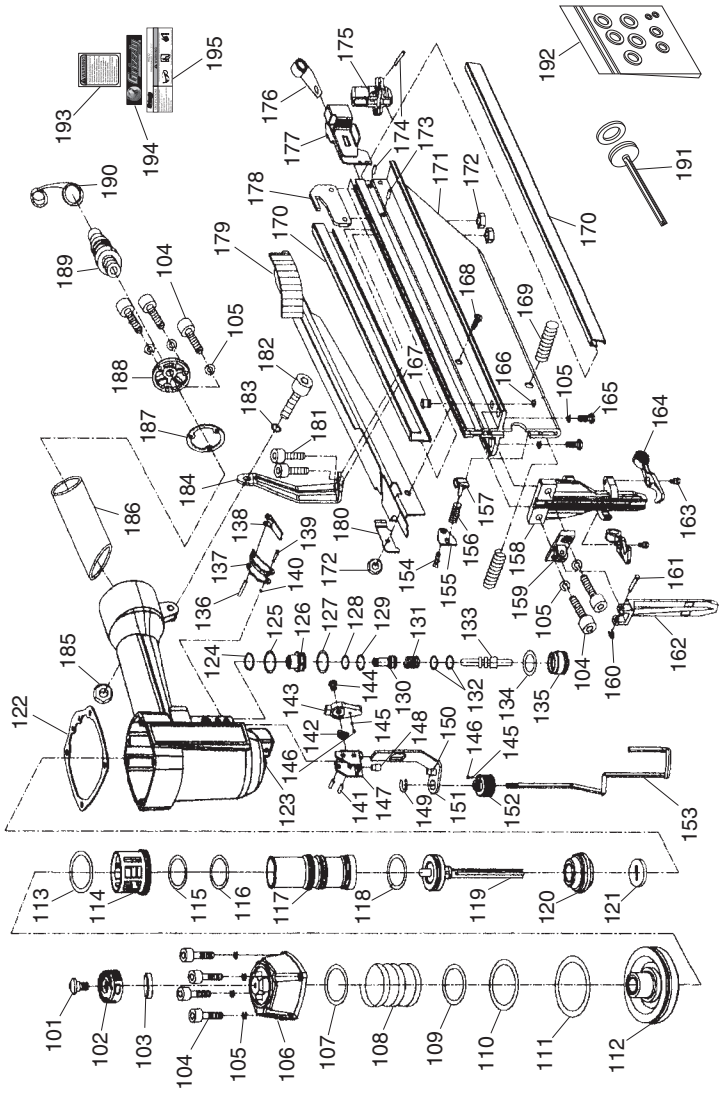

Finish Nailer Parts Breakdown

Finish Nailer Parts List

REF	PART #	DESCRIPTION
101	PH6143001	SPECIAL BOLT
102	PH6143002	EXHAUST PORT
103	PH6143003	BUMPER WASHER
104	PSB38M	CAP SCREW M5-.8 X 25
105	PLW01M	LOCK WASHER 5MM
106	PH6143006	CYLINDER COVER
107	PORP018	O-RING 17.8 X 2.4 P18
108	PH6143008	COMPRESSION SPRING
109	PORP025	O-RING 24.7 X 3.5 P25
110	PORP038	O-RING 37.7 X 3.5 P38
111	PORP049	O-RING 48.7 X 3.5 P49
112	PH6143012	SWITCH VALVE
113	PORS060	O-RING 59.5 X 2.0 S60
114	PH6143014	COLLAR
115	PORP042	O-RING 41.7 X 3.5 P42
116	PORP042	O-RING 41.7 X 3.5 P42
117	PH6143017	CYLINDER
118	PORP031	O-RING 30.7 X 3.5 P31
119	PH6143019	MAIN PISTON
120	PH6143020	BUMPER
121	PH6143021	SPECIAL WASHER
122	PH6143022	GASKET
123	PH6143023	GUN BODY
124	PORP015	O-RING 14.8 X 2.4 P15
125	PORS018	O-RING 17.5 X 1.5 S18
126	PH6143026	TRIGGER VALVE SEAT
127	PORP006	O-RING 5.8 X 1.9 P6
128	PORP006	O-RING 5.8 X 1.9 P6
129	PORP009	O-RING 8.8 X 1.9 P9
130	PH6143030	TRIGGER VALVE GUIDE
131	PH6143031	SWITCH SPRING
132	PORS003	O-RING 2.5 X 1.5 S3
133	PH6143033	SWITCH VALVE STEM
134	PORP020	O-RING 19.8 X 2.4 P20
135	PH6143035	SWITCH VALVE SEAT
136	PH6143036	CLEVIS PIN 3 X 17
137	PH6143037	TRIGGER
138	PH6143038	SAFETY LATCH
139	PH6143039	TRIGGER PIN
140	PH6143040	O-RING 2 X 2.5
141	PRP55M	ROLL PIN 3 X 27
142	PH6143042	CONNECTOR
143	PH6143043	BRACKET
144	PH6143044	SPECIAL BOLT
145	PH6143045	STEEL BALL 2MM
146	PH6143046	COMPRESSION SPRING
147	PH6143047	SAFETY BRACKET
148	PH6143048	SPECIAL PIN

REF	PART #	DESCRIPTION
149	PEC09M	E-CLIP 6MM
150	PH6143050	ALIGNMENT PIN
151	PH6143051	NOSE BRACKET
152	PH6143052	ADJUSTMENT NUT
153	PH6143053	SAFETY NOSE
154	PSB41M	CAP SCREW M4-.7 X 14
155	PH6143055	BRACKET
156	PH6143056	COMPRESSION SPRING
157	PH6143057	ALIGNMENT BRACKET
158	PH6143058	NOSE GUIDE
159	PH6143059	SPACER
160	PEC16M	E-CLIP 2.5MM
161	PH6143061	CLEVIS PIN 2.5 X 19
162	PH6143062	NOSE COVER
163	PH6143063	SPECIAL SCREW
164	PH6143064	NOSE COVER LATCH
165	PH6143065	SPECIAL BOLT
166	PEC01M	E-CLIP 3MM
167	PH6143067	SPECIAL PIN
168	PSB17M	CAP SCREW M4-.7 X 10
169	PH6143069	COMPRESSION SPRING
170	PH6143070	NAIL GUIDE
171	PH6143071	MAGAZINE
172	PLN01M	LOCK NUT M4-.7
173	PSB57M	STELL RIVET
174	PRP02M	ROLL PIN 3 X 16
175	PH6143075	BRACKET
176	PH6143076	LATCH SPRING
177	PH6143077	PUSHER
178	PH6143078	MAGAZINE CATCH
179	PH6143079	MAGAZINE LATCH
180	PH6143080	BRACKET
181	PSB17M	CAP SCREW M4-.7 X 10
182	PSB02M	CAP SCREW M6-1 X 20
183	PW03M	FLAT WASHER 6MM
184	PH6143084	MAGAZINE SUPPORT
185	PLN03M	LOCK NUT M6-1
186	PH6143086	RUBBER GRIP
187	PH6143087	END CAP GASKET
188	PH6143088	END CAP
189	PH6143089	AIR VALVE 1/4" NPT MALE
190	PH6143090	AIR VALVE DUST CAP
191	PH8232191	PISTON REPAIR KIT
192	PH8232192	O-RING REPAIR KIT
193	PH8232193	WARNINGS LABEL
194	PH8232194	GRIZZLY LOGO LABEL
195	PH8232195	TOOL ID LABEL