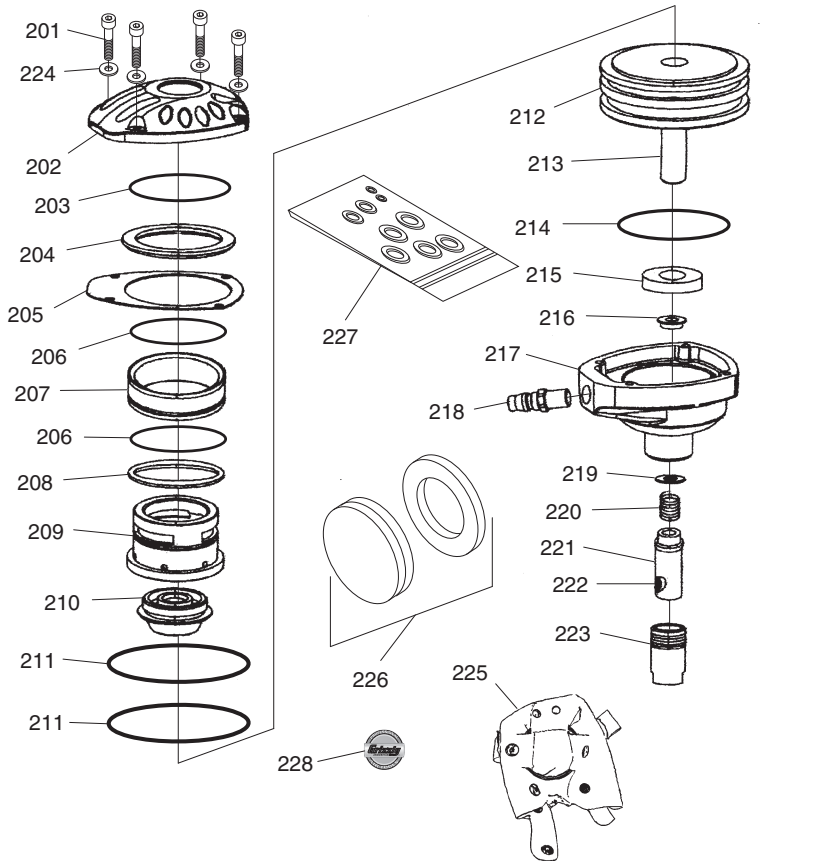

Finish Nailer Parts Breakdown

Finish Nailer Parts List

REF	PART #	DESCRIPTION
101	PH6143001	SPECIAL BOLT
102	PH6143002	EXHAUST PORT
103	PH6143003	BUMPER WASHER
104	PSB38M	CAP SCREW M5-.8 X 25
105	PLW01M	LOCK WASHER 5MM
106	PH6143006	CYLINDER COVER
107	PORP018	O-RING 17.8 X 2.4 P18
108	PH6143008	COMPRESSION SPRING
109	PORP025	O-RING 24.7 X 3.5 P25
110	PORP038	O-RING 37.7 X 3.5 P38
111	PORP049	O-RING 48.7 X 3.5 P49
112	PH6143012	SWITCH VALVE
113	PORS060	O-RING 59.5 X 2.0 S60
114	PH6143014	COLLAR
115	PORP042	O-RING 41.7 X 3.5 P42
116	PORP042	O-RING 41.7 X 3.5 P42
117	PH6143017	CYLINDER
118	PORP031	O-RING 30.7 X 3.5 P31
119	PH6143019	MAIN PISTON
120	PH6143020	BUMPER
121	PH6143021	SPECIAL WASHER
122	PH6143022	GASKET
123	PH6143023	GUN BODY
124	PORP015	O-RING 14.8 X 2.4 P15
125	PORS018	O-RING 17.5 X 1.5 S18
126	PH6143026	TRIGGER VALVE SEAT
127	PORP006	O-RING 5.8 X 1.9 P6
128	PORP006	O-RING 5.8 X 1.9 P6
129	PORP009	O-RING 8.8 X 1.9 P9
130	PH6143030	TRIGGER VALVE GUIDE
131	PH6143031	SWITCH SPRING
132	PORS003	O-RING 2.5 X 1.5 S3
133	PH6143033	SWITCH VALVE STEM
134	PORP020	O-RING 19.8 X 2.4 P20
135	PH6143035	SWITCH VALVE SEAT
136	PH6143036	CLEVIS PIN 3 X 17
137	PH6143037	TRIGGER
138	PH6143038	SAFETY LATCH
139	PH6143039	TRIGGER PIN
140	PH6143040	O-RING 2 X 2.5
141	PRP55M	ROLL PIN 3 X 27
142	PH6143042	CONNECTOR
143	PH6143043	BRACKET
144	PH6143044	SPECIAL BOLT
145	PH6143045	STEEL BALL 2MM
146	PH6143046	COMPRESSION SPRING
147	PH6143047	SAFETY BRACKET
148	PH6143048	SPECIAL PIN

Palm Nailer Parts Breakdown & List

REF PART #	DESCRIPTION
201	PSB15M CAP SCREW M5-.8 X 20
202	PH6141002 CAP
203	PORPG050 O-RING 54.4 X 3.1 G50
204	PH6141004 RUBBER SEAL 54MM
205	PH6141005 GASKET
206	PORPG050 O-RING 54.4 X 3.1 G50
207	PH6141007 CYLINDER COLLAR
208	PH6141008 SEALING RING
209	PH6141009 CYLINDER
210	PH6141010 CYLINDER COVER
211	PORG040 O-RING 39.4 X 3.1 G40
212	PH6141012 PISTON
213	PH6141013 RAM PIN
214	PORG060 O-RING 59.4 X 3.1 G60