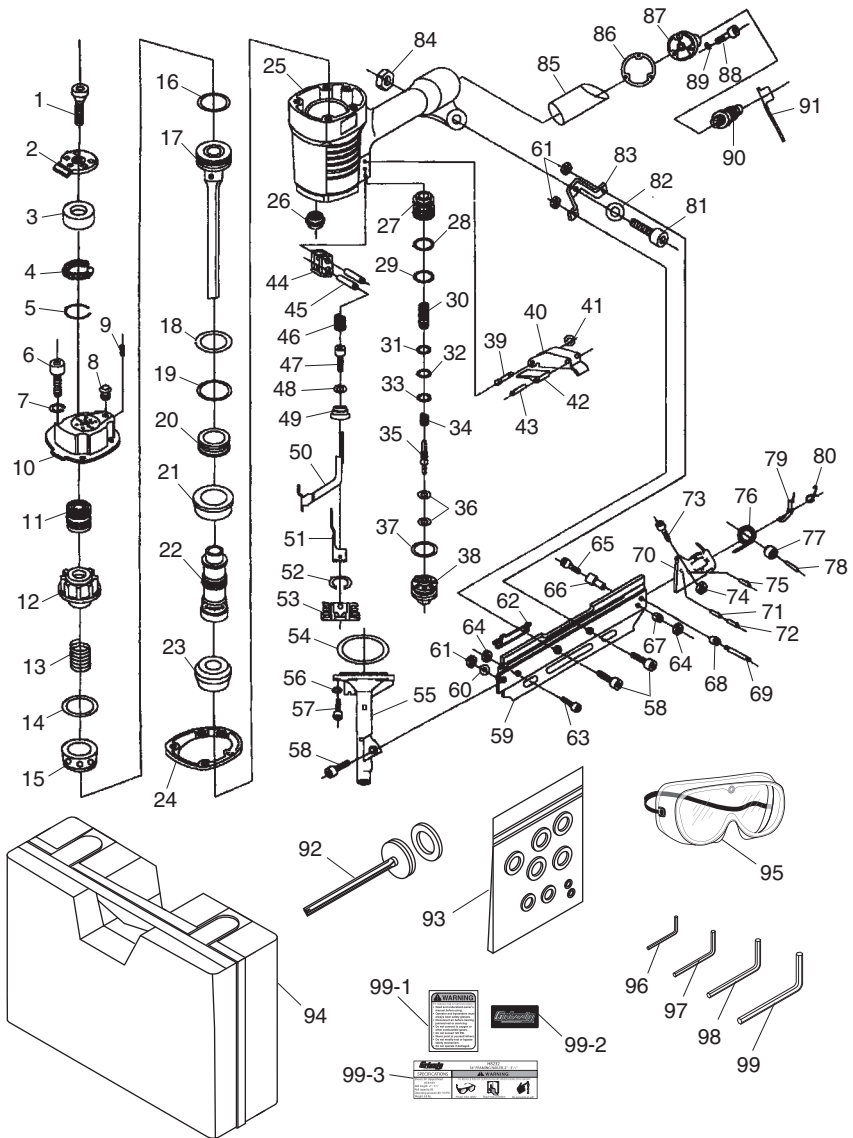

H8232 PARTS

Framing Nailer Parts Breakdown

Framing Nailer Parts List

REF PART #	DESCRIPTION
1	PSB31M CAP SCREW M8-1.25 X 25
2	PH8233002 EXHAUST PORT
3	PH8233003 SPACER
4	PH8233004 CIRCULAR SPRING
5	PH8233005 RETAINING RING
6	PSB06M CAP SCREW M6-1 X 25
7	PLW03M LOCK WASHER 6MM
8	PH8233008 CYLINDER PLUG
9	PSS07M SET SCREW M5-.8 X 5
10	PH8233010 CYLINDER COVER
11	PH8233011 PISTON STOP
12	PH8233012 SPRING SEAT
13	PH8233013 COMPRESSION SPRING
14	PH8233014 SPECIAL WASHER
15	PH8233015 PISTON COLLAR
16	POR0079 O-RING 42.3 X 5
17	PH8233017 PISTON
18	PORG055 O-RING 54.4 X 3.1 G55
19	POR0080 O-RING 88 X 3
20	PH8233020 THREADED RETAINING RING
21	PH8233021 SEALING RING
22	PH8233022 CYLINDER
23	PH8233023 BUMPER
24	PH8233024 GASKET
25	PH8233025 NAILER BODY
26	PH8233026 SPACER
27	PH8233027 PISTON VALVE SEAT
28	PORP015 O-RING 14.8 X 2.4 P15
29	PORS018 O-RING 17.5 X 1.5 S18
30	PH8233030 PISTON VALVE
31	PORP006 O-RING 5.8 X 1.9 P6
32	PORP007 O-RING 6.8 X 1.9 P7
33	PORP009 O-RING 8.8 X 1.9 P9
34	PH8233034 COMPRESSION SPRING
35	PH8233035 TRIGGER SHAFT
36	PORS003 O-RING 2.5 X 1.5 S3
37	PORP020 O-RING 19.8 X 2.4 P20
38	PH8233038 TRIGGER SEAT
39	PH8233039 TRIGGER PIN
40	PH8233040 TRIGGER
41	PH8233041 RUBBER RETAINING RING
42	PH8233042 SAFETY CATCH
43	PRP02M ROLL PIN 3 X 16
44	PH8233044 SLIDING BRACKET
45	PRP16M ROLL PIN 3 X 25
46	PH8233046 COMPRESSION SPRING
47	PSB03M CAP SCREW M5-.8 X 8
48	PW02M FLAT WASHER 5MM
49	PH8233049 ADJUSTING NUT
50	PH8233050 SAFETY YOKE
51	PH8233051 SAFETY NOSE

Palm Nailer Parts Breakdown & List

REF PART #	DESCRIPTION
201	PSB15M CAP SCREW M5-.8 X 20
202	PH6141002 CAP
203	PORPG050 O-RING 54.4 X 3.1 G50
204	PH6141004 RUBBER SEAL 54MM
205	PH6141005 GASKET
206	PORPG050 O-RING 54.4 X 3.1 G50
207	PH6141007 CYLINDER COLLAR
208	PH6141008 SEALING RING
209	PH6141009 CYLINDER
210	PH6141010 CYLINDER COVER
211	PORG040 O-RING 39.4 X 3.1 G40
212	PH6141012 PISTON
213	PH6141013 RAM PIN
214	PORG060 O-RING 59.4 X 3.1 G60