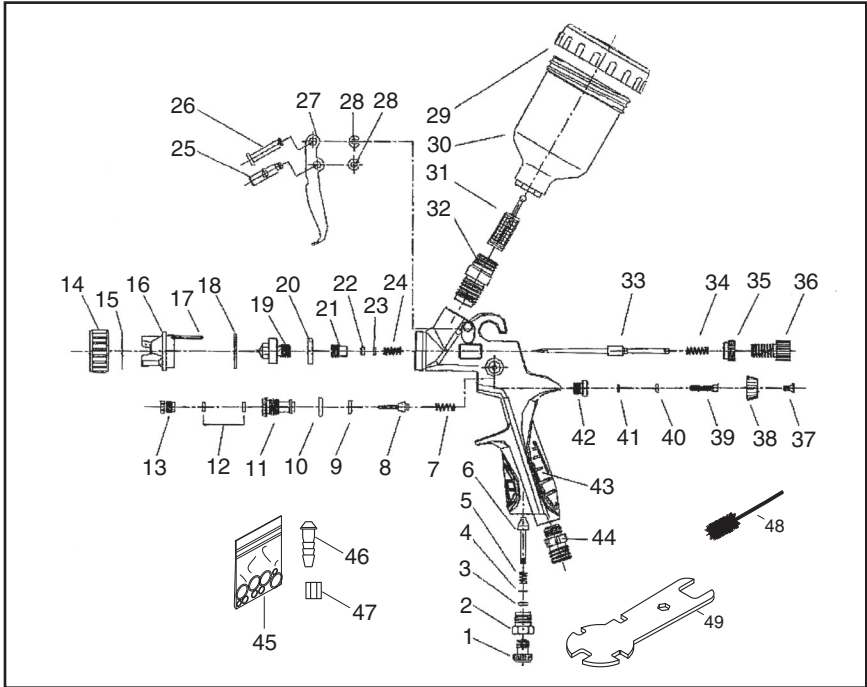

# Parts Breakdown H8224

REF PART #	DESCRIPTION
1	PH8224001 AIR ADJUST SCREW
2	PH8224002 AIR ADJUST KNOB
3	PORS003 O-RING 2.5 X 1.5 S3
4	PH8224004 DOMED SEAL WASHER
5	PH8224005 AIR INLET SPRING
6	PH8224006 AIR INLET VALVE
7	PH8224007 SWITCH SPRING
8	PH8224008 AIR VALVE ASSEMBLY
9	PH8224009 FOAM WASHER
10	PORS005 O-RING 4.5 X 1.5 S5
11	PH8224011 SWITCH KNOB
12	PH8224012 SWITCH WASHER
13	PH8224013 DIRECTION SCREW
14	PH8224014 ATOMIZATION CAP NUT
15	PH8224015 ATOMIZATION CAP WASHER
16	PH8224016 ATOMIZATION CAP
17	PH8224017 STEEL BALL
18	PORS018 O-RING 17.5 X 1.5 S18
19	PH8224019 FLUID NOZZLE
20	PH8224020 FLUID NOZZLE WASHER
21	PH8224021 DIRECTION SCREW
22	PH8224022 NEEDLE WASHER
23	PH8224023 FOAM WASHER
24	PH8224024 COMPRESSION SPRING
25	PH8224025 TRIGGER PIN I

REF PART #	DESCRIPTION
26	PH8224026 TRIGGER PIN II
27	PH8224027 TRIGGER
28	PEC01M E-CLIP 3MM
29	PH8224029 CUP LID
30	PH8224030 CUP 120CC
31	PH8224031 PLASTIC FILTER
32	PH8224032 FLUID INLET JOINT
33	PH8224033 FLUID ADJUST NEEDLE
34	PH8224034 FLUID NEEDLE SPRING
35	PH8224035 FLUID ADJUST LOCK NUT
36	PH8224036 FLUID ADJUST KNOB
37	PH8224037 FLAT HD SCR M2.5-.45 X 8
38	PH8224038 PATTERN ADJUST KNOB
39	PH8224039 PATTERN ADJUST SCREW
40	PORS003 O-RING 2.5 X 1.5 S3
41	PEC16M E-CLIP 2.5MM
42	PH8224042 PATTERN ADJUST NUT
43	PH8224043 GUN BODY
44	PH8224044 AIR INLET JOINT
45	PH8224045 O-RING REPAIR KIT
46	PH8224046 BARBED HOSE FITTING
47	PH8224047 FLARE NUT 1/4" NPT
48	PH8224048 PIPE CLEANER BRUSH
49	PH8224049 M-WRENCH 7/8/10/12/13/16