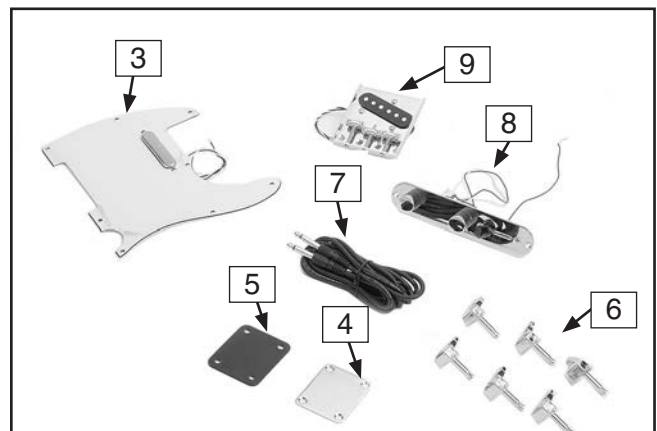

SECTION 3: PARTS INVENTORY

Inventory

REF PART#	DESCRIPTION	QTY	
1	PH8068001	Guitar Body	1
2	PH8068002	Neck	1
3	PH8068003	Pickguard	1
4	PH8068004	Silver Neckplate	1
5	PH8068005	Black Neckplate Setter	1
6	PH8068006	Tuning Machines	6
7	PH8068007	Audio Patch Cable	1
8	PH8068008	Control Plate	1
9	PH8068009	Bridge	1
10	PH8068010	Bushing	6
11	PH8068011	Output Jack Cover	1
12	PH8068012	Strings	6
13	PH8068013	Strap Buttons	2
14	PH8068014	#7 x 1-3/8" SS Screws	4
15	PH8068015	#5 x 5/8" SS Screws	4
16	PH8068016	#3 x 3/8" SS Screws	12
17	PH8068017	#2 x 3/8" SS Screws	13
18	PH8068018	#4 x 15/16" SS Screws	2
19	PH8068019	Bushing 3/32" x 3/16" x 3/32"	1
20	PH8068020	String Retainer	1
21	PH8068021	String Nut	1
22	PH8068022	Ferrules	6
23	PAW04M	Hex Wrench 4mm	1
24	PAW01.5M	Hex Wrench 1.5mm	1

Figure 1. Boxed components.

Figure 2. Guitar parts.

Figure 3. More guitar parts.