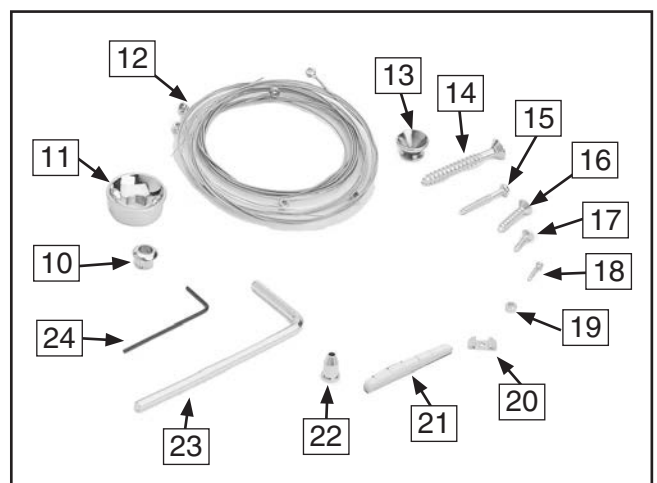

SECTION 3: PARTS INVENTORY

Inventory

REF PART#	DESCRIPTION	QTY	
1	PH8068001	Guitar Body	1
2	PH8068002	Neck	1
3	PH8068003	Pickguard	1
4	PH8068004	Silver Neckplate	1
5	PH8068005	Black Neckplate Setter	1
6	PH8068006	Tuning Machines	6
7	PH8068007	Audio Patch Cable	1
8	PH8068008	Control Plate	1
9	PH8068009	Bridge	1
10	PH8068010	Bushing	6
11	PH8068011	Output Jack Cover	1
12	PH8068012	Strings	6
13	PH8068013	Strap Buttons	2
14	PH8068014	#7 x 1-3/8" SS Screws	4
15	PH8068015	#5 x 5/8" SS Screws	4
16	PH8068016	#3 x 3/8" SS Screws	12
17	PH8068017	#2 x 3/8" SS Screws	13
18	PH8068018	#4 x 15/16" SS Screws	2
19	PH8068019	Bushing 3/32" x 3/16" x 3/32"	1
20	PH8068020	String Retainer	1
21	PH8068021	String Nut	1
22	PH8068022	Ferrules	6
23	PAW04M	Hex Wrench 4mm	1
24	PAW01.5M	Hex Wrench 1.5mm	1

Figure 1. Boxed components.

Figure 2. Guitar parts.

Figure 3. More guitar parts.