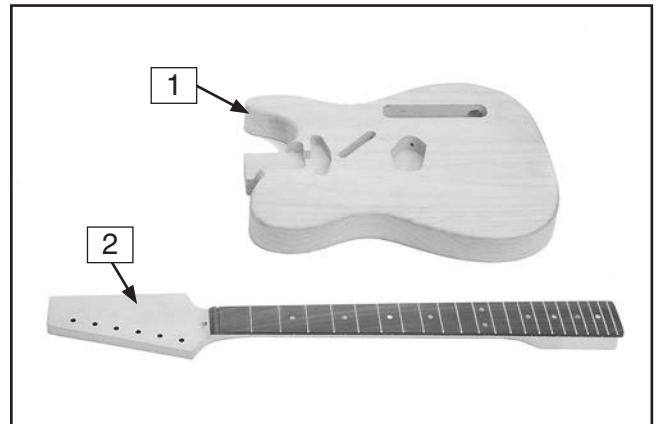

SECTION 3: PARTS INVENTORY

Inventory

REF PART#	DESCRIPTION	QTY	
1	PH8068001	Guitar Body	1
2	PH8068002	Neck	1
3	PH8068003	Pickguard	1
4	PH8068004	Silver Neckplate	1
5	PH8068005	Black Neckplate Setter	1
6	PH8068006	Tuning Machines	6
7	PH8068007	Audio Patch Cable	1
8	PH8068008	Control Plate	1
9	PH8068009	Bridge	1
10	PH8068010	Bushing	6
11	PH8068011	Output Jack Cover	1
12	PH8068012	Strings	6
13	PH8068013	Strap Buttons	2
14	PH8068014	#7 x 1-3/8" SS Screws	4
15	PH8068015	#5 x 5/8" SS Screws	4
16	PH8068016	#3 x 3/8" SS Screws	12
17	PH8068017	#2 x 3/8" SS Screws	13
18	PH8068018	#4 x 15/16" SS Screws	2
19	PH8068019	Bushing 3/32" x 3/16" x 3/32"	1
20	PH8068020	String Retainer	1
21	PH8068021	String Nut	1
22	PH8068022	Ferrules	6
23	PAW04M	Hex Wrench 4mm	1
24	PAW01.5M	Hex Wrench 1.5mm	1

Figure 1. Boxed components.

Figure 2. Guitar parts.

Figure 3. More guitar parts.