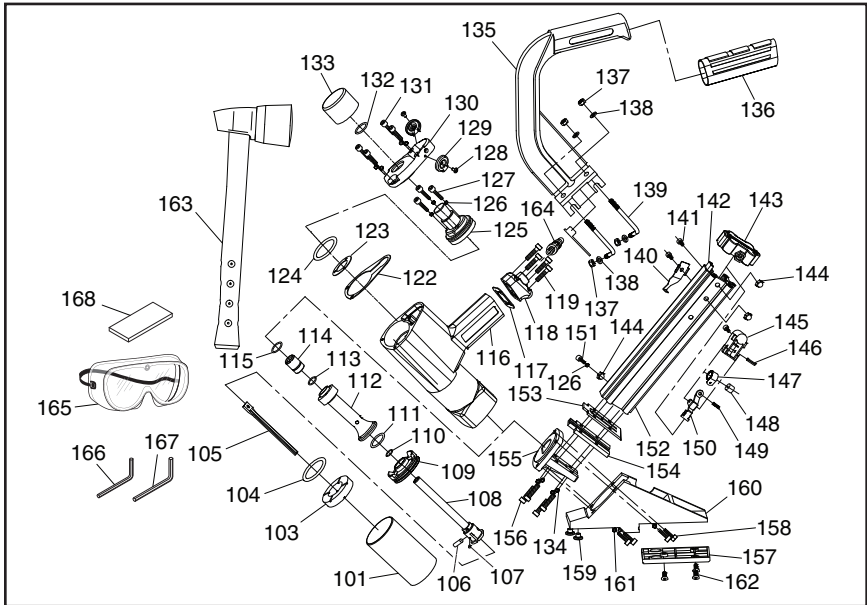

Parts

REF	PART #	DESCRIPTION
101	PH7826101	CYLINDER
103	PH7826103	BUMPER
104	PORP050	O-RING 49.7 X 3.5 P50
105	PH7826105	DRIVER
106	PRP07M	ROLL PIN 6 X 20
107	PSS31M	SET SCREW M5-.8 X 8
108	PH7826108	PISTON POLE
109	PH7826109	PISTON CAP
110	PORP012-5	O-RING 12.3 X 2.4 P12.5
111	PH7826111	O-RING 32 X 4.5
112	PH7826112	SEALING SLEEVE
113	PH7826113	O-RING 12.8 X 1.8
114	PH7826114	SEALING CAP
115	PH7826115	O-RING 15.6 X 1.8
116	PH7826116	GUN BODY
117	PH7826117	HANDLE GASKET
118	PH7826118	END CAP
119	PCAP39M	CAP SCREW M4-.7 X 20
122	PH7826122	CYLINDER GASKET
123	PH7826123	SLEEVE GASKET
124	PORP046	O-RING 45.7 X 3.5 P46
125	PH7826125	PISTON SEAT
126	PLW02M	LOCK WASHER 4MM
127	PCAP16M	CAP SCREW M4-.7 X 16
128	PS56M	PHLP HD SCR M4-.7 X 16
129	PH7826129	EXHAUST COVER
130	PH7826130	CYLINDER COVER
131	PSB53M	CAP SCREW M5-.8 X 18
132	PORP025	O-RING 24.7 X 3.5 P25
133	PH7826133	WHACK CAP
134	PW02M	FLAT WASHER 5MM
135	PH7826135	HANDLE
136	PH7826136	HANDLE GRIP

REF	PART #	DESCRIPTION
137	PLN04M	LOCK NUT M8-1.25
138	PW01M	FLAT WASHER 8MM
139	PH7826139	L-BOLT
140	PH7826140	STOPPER
141	PS38M	PHLP HD SCR M4-.7 X 10
142	PH7826142	MAGAZINE SEAT
143	PH7826143	MAGAZINE END CAP
144	PLN01M	LOCK NUT M4-.7
145	PH7826145	PUSHER SEAT
146	PRP42M	ROLL PIN 3 X 20
147	PH7826147	FLAT COIL SPRING
148	PH7826148	SPRING BUSHING
149	PH7826149	COMPRESSION SPRING
150	PH7826150	PUSHER
151	PS07M	PHLP HD SCR M4-.7 X 8
152	PH7826152	MAGAZINE
153	PH7826153	NAIL GUIDE
154	PH7826154	NAIL GUIDE COVER
155	PH7826155	CYLINDER HEAD SEAT
156	PCAP95M	CAP SCREW M5-.8 X 30
157	PH7826157	BASE PLATE 3/4" FLOORING
158	PCAP95M	CAP SCREW M5-.8 X 30
159	PH7826159	RUBBER BUTTON
160	PH7826160	BASE
161	PW02M	FLAT WASHER 5MM
162	PFH02M	FLAT HD SCR M6-1 X 12
163	PH7826163	MALLET
164	PH7826164	AIR PLUG 1/4 NPT
165	PH7826165	SAFETY GOGGLES
166	PAW04M	HEX WRENCH 4MM
167	PAW05M	HEX WRENCH 5MM
168	PH7826168	BASE PLATE 1/2" FLOORING