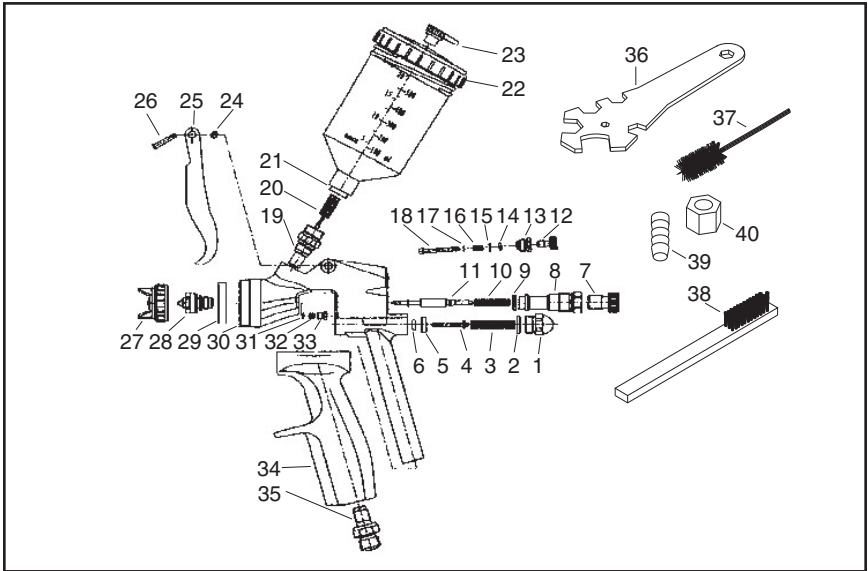

Parts Breakdown H7666

REF PART #	DESCRIPTION
1	PH7666001 VALVE COVER
2	PH7666002 O-RING
3	PH7666003 SWITCH SPRING
4	PH7666004 SWITCH POLE
5	PH7666005 SEAL WASHER
6	PH7666006 O-RING
7	PH7666007 FLUID KNOB
8	PH7666008 NEEDLE SLEEVE
9	PH7666009 SLEEVE WASHER
10	PH7666010 NEEDLE SPRING
11	PH7666011 NEEDLE SET
12	PH7666012 AIR ADJ. SCREW
13	PH7666013 AIR ADJ. KNOB
14	PH7666014 O-RING
15	PH7666015 SPECIAL WASHER
16	PH7666016 AIR VALVE NEEDLE
17	PH7666017 O-RING
18	PH7666018 PATTERN KNOB
19	PH7666019 FLUID INLET
20	PH7666020 FILTER

REF PART #	DESCRIPTION
21	PH7666021 CUP
22	PH7666022 CUP LID
23	PH7666023 VENT CAP
24	PH7666024 O-RING
25	PH7666025 TRIGGER
26	PH7666026 TRIGGER LEVER
27	PH7666027 ATOMIZING CAP
28	PH7666028 FLUID NOZZLE 1.3MM
29	PH7666029 SLEEVE WASHER
30	PH7666030 GUN BODY
31	PH7666031 FOAM SEAL WASHER
32	PH7666032 SEAL WASHER
33	PH7666033 DIRECTION SCREW
34	PH7666034 GUN HANDLE
35	PH7666035 AIR INLET FITTING
36	PH7666036 SERVICE WRENCH
37	PH7666037 CLEANING BRUSH
38	PH7666038 LARGE BRUSH
39	PH7666040 HOSE FITTING
40	PH7666041 LOCK NUT