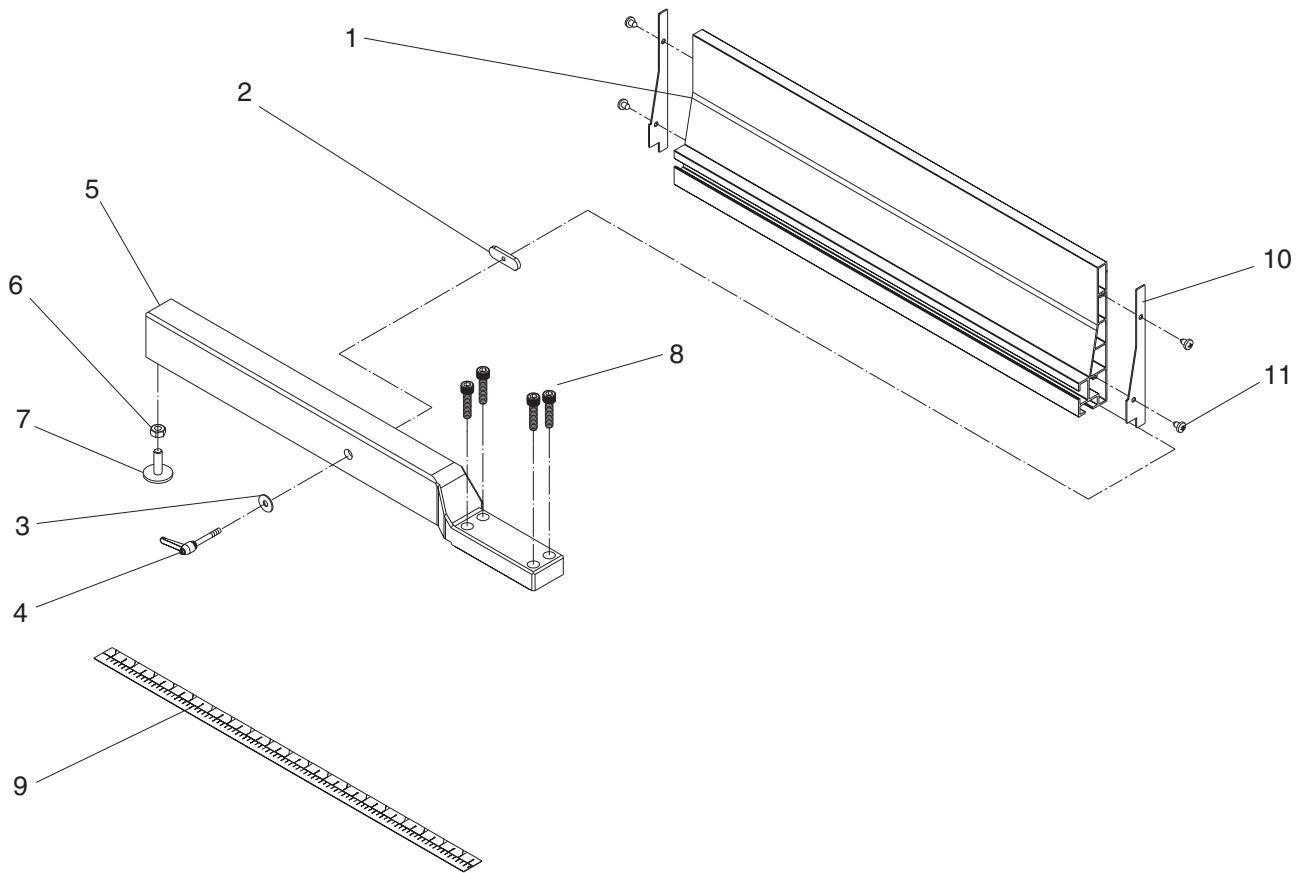

H7586 Parts Breakdown and List

REF	PART #	DESCRIPTION	QTY
1	PH7586001	RESAW FENCE (AL) 640mm	1
2	PH7528002	MOVING PLATE	1
3	PW01M	FLAT WASHER 8MM	1
4	PH7528004	ADJUSTMENT KNOB M8 X 44	1
5	PH7589007	FENCE SUPPORT TUBE 640MM	1
6	PN01M	HEX NUT M6-1	1
7	PH7587010	ADJUST SCREW	1
8	PCAP06M	CAP SCREW M6-1 X 25	4
9	PH7588021	SCALE	1
10	PH7528005	END COVER 148 X 22 X 1	2
11	PHTEK3M	TAP SCREW M3.5 X 8	4