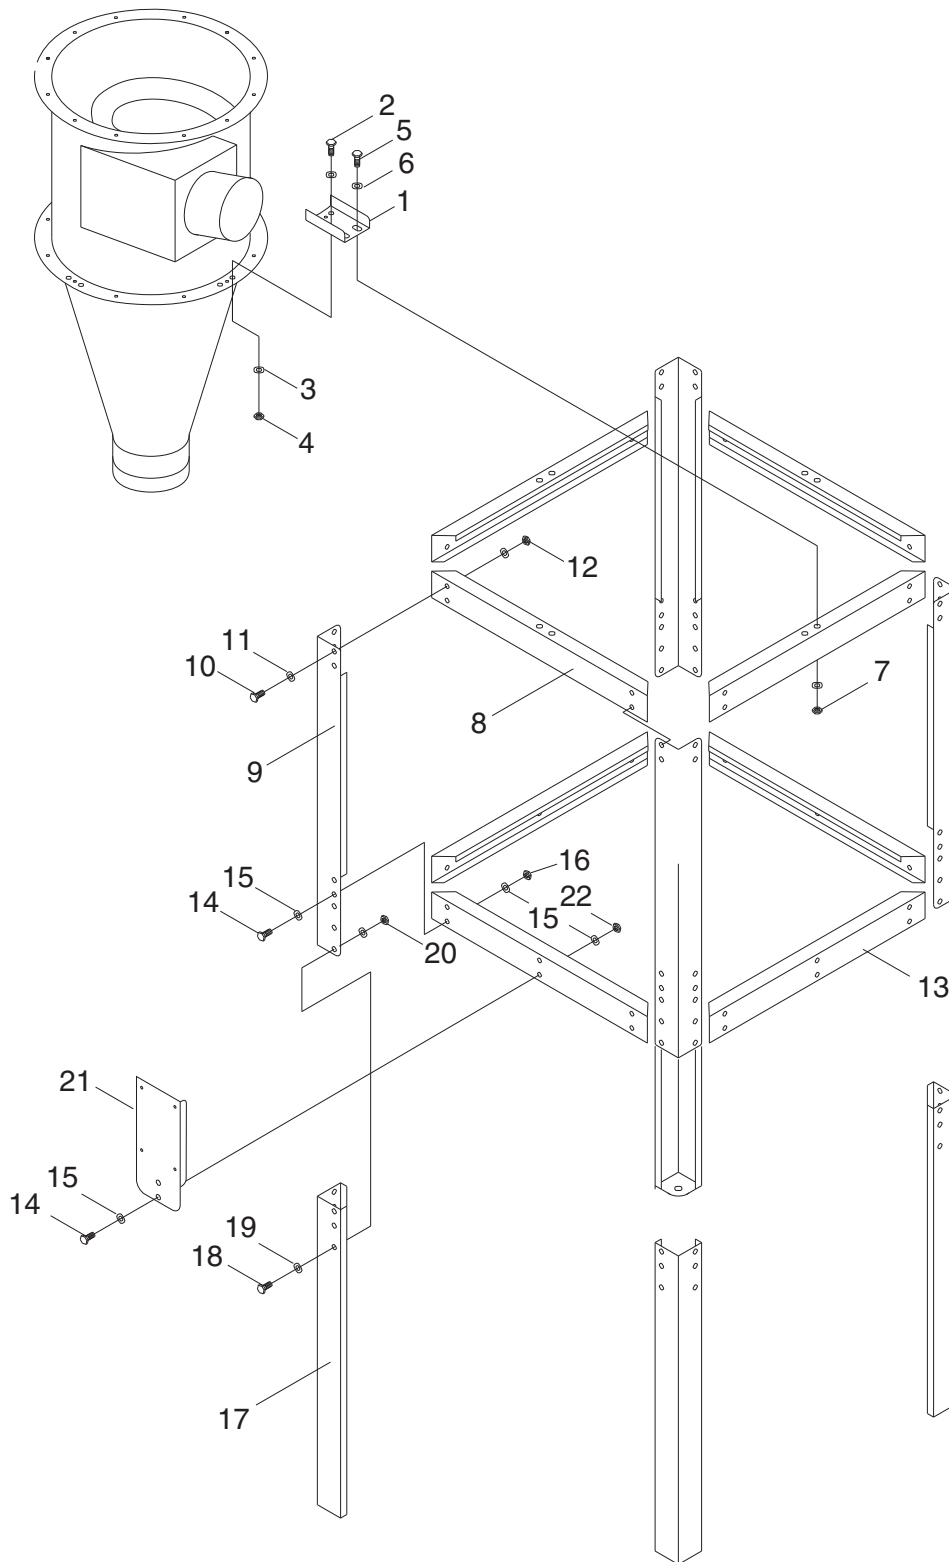

H7508 Parts Breakdown

H7508 Parts List

REF	PART #	DESCRIPTION
1	PH7508001	MOUNTING BRACKET
2	PB03	HEX BOLT 5/16-18 X 1
3	PW07	WASHER 5/16
4	PLN03	LOCK NUT 5/16-18
5	PB21	HEX BOLT 3/8-16 X 3/4
6	PW02	WASHER 3/8
7	PLN01	LOCK NUT 3/8-16
8	PH7508008	UPPER STAND BRACE
9	PH7508009	UPPER STAND LEG
10	PB21	HEX BOLT 3/8-16 X 3/4
11	PW02	WASHER 3/8
12	PLN01	LOCK NUT 3/8-16
13	PH7508013	LOWER STAND BRACE
14	PB21	HEX BOLT 3/8-16 X 3/4
15	PW02	WASHER 3/8
16	PLN01	LOCK NUT 3/8-16
17	PH7508017	LOWER STAND LEG
18	PB21	HEX BOLT 3/8-16 X 3/4
19	PW02	WASHER 3/8
20	PLN01	LOCK NUT 3/8-16
21	PH7508021	STAND SWITCH BRACKET
22	PN08	HEX NUT 3/8-16