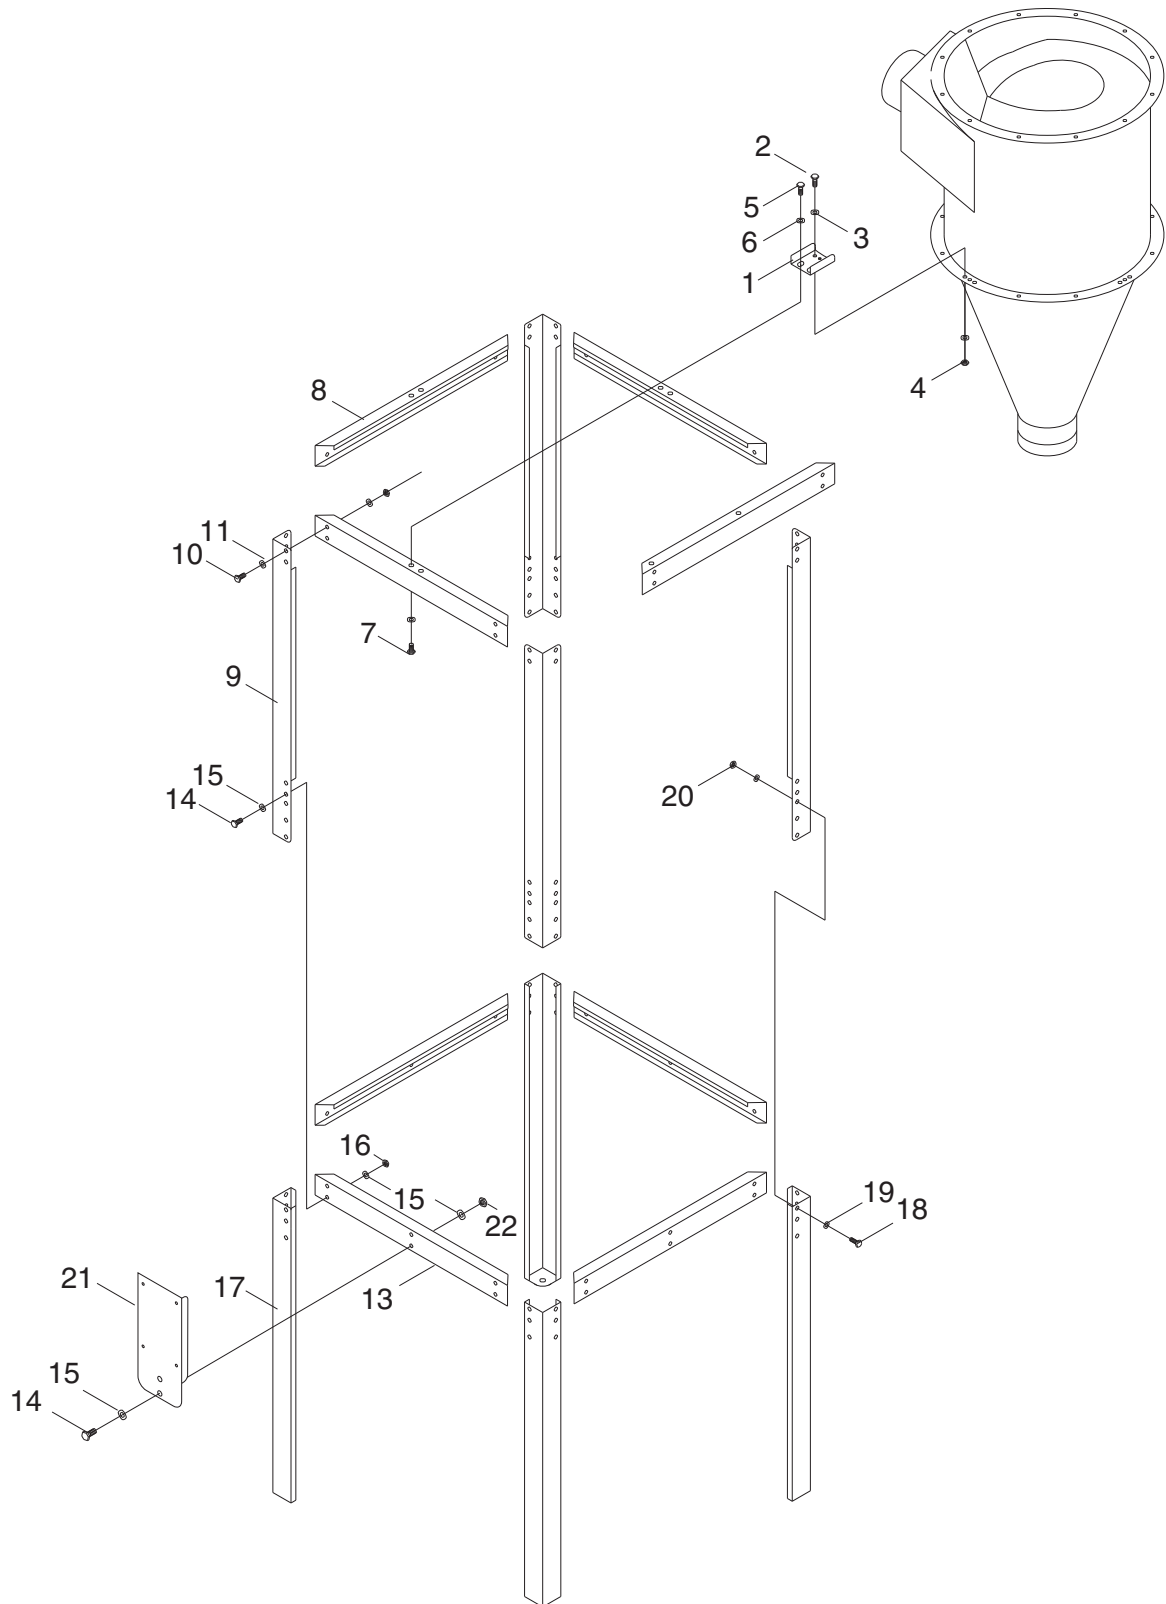

H7499 Parts Breakdown

H7499 Parts List

| REF | PART # | DESCRIPTION |
|-----|-----------|-----------------------|
| 1 | PH7499001 | MOUNTING BRACKET |
| 2 | PB03 | HEX BOLT 5/16-18 X 1 |
| 3 | PW07 | FLAT WASHER 5/16 |
| 4 | PLN03 | LOCK NUT 5/16-18 |
| 5 | PB21 | HEX BOLT 3/8-16 X 3/4 |
| 6 | PW02 | FLAT WASHER 3/8 |
| 7 | PLN01 | LOCK NUT 3/8-16 |
| 8 | PH7499008 | UPPER STAND BRACE |
| 9 | PH7499009 | UPPER STAND LEG |
| 10 | PB21 | HEX BOLT 3/8-16 X 3/4 |
| 11 | PW02 | FLAT WASHER 3/8 |
| 12 | PLN01 | LOCK NUT 3/8-16 |
| 13 | PH7499013 | LOWER STAND BRACE |
| 14 | PB21 | HEX BOLT 3/8-16 X 3/4 |
| 15 | PW02 | FLAT WASHER 3/8 |
| 16 | PLN01 | LOCK NUT 3/8-16 |
| 17 | PH7499017 | LOWER STAND LEG |
| 18 | PB21 | HEX BOLT 3/8-16 X 3/4 |
| 19 | PW02 | FLAT WASHER 3/8 |
| 20 | PLN01 | LOCK NUT 3/8-16 |
| 21 | PH7499021 | STAND SWITCH BRACKET |
| 22 | PN08 | HEX NUT 3/8-16 |