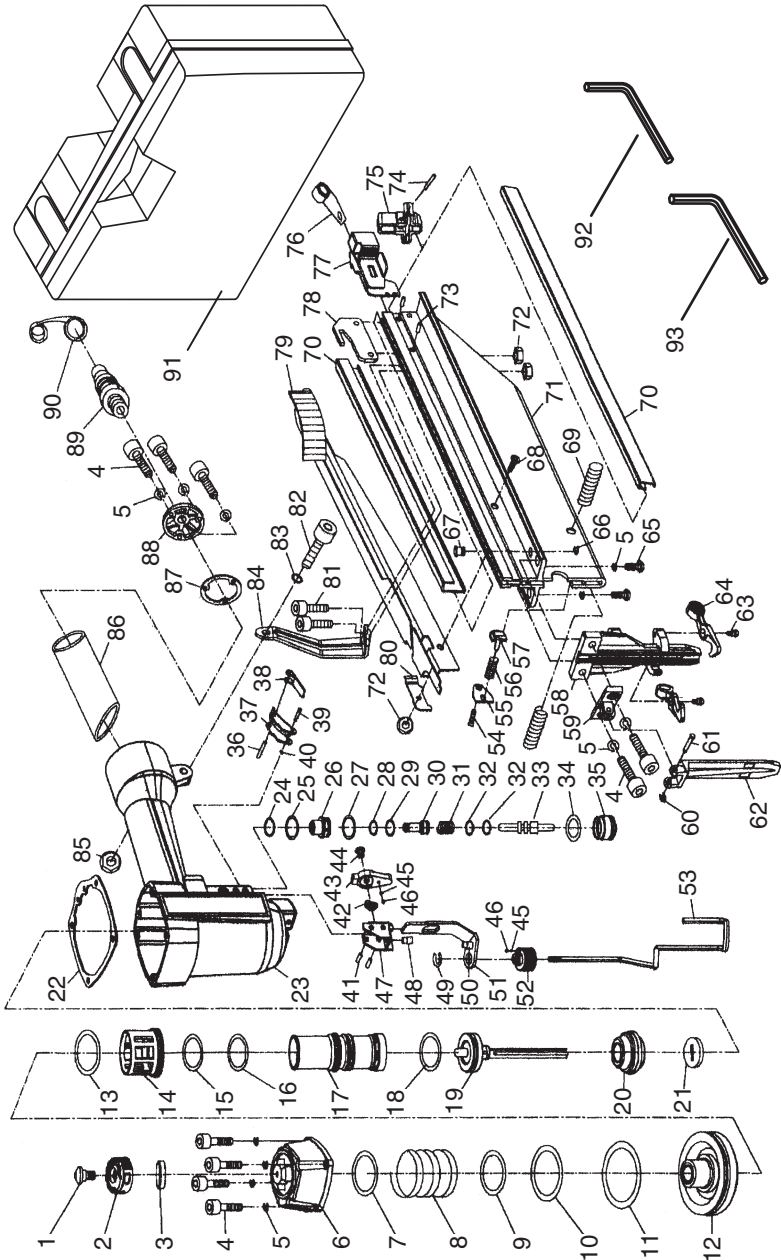

H6143 PARTS BREAKDOWN

H6143 PARTS LIST

REF	PART #	DESCRIPTION
1	PH6143001	SPECIAL CAP SCREW
2	PH6143002	AIR DEFLECTOR
3	PH6143003	BUMPER WASHER
4	PSB38M	CAP SCREW M5-.8 X 25
5	PLW01M	LOCK WASHER 5MM
6	PH6143006	CYLINDER COVER
7	PH6143007	O-RING 18 X 2.65
8	PH6143008	COMPRESSED SPRING
9	PH6143009	O-RING 25 X 3.5
10	PH6143010	O-RING 38 X 3.5
11	PH6143011	O-RING 48.7 X 2.65
12	PH6143012	SWITCH VALVE
13	PH6143013	O-RING 60 X 2.5
14	PH6143014	COLLAR
15	PH6143015	O-RING 42 X 2.5
16	PH6143016	O-RING 42 X 3.55
17	PH6143017	CYLINDER COVER
18	PH6143018	O-RING 31 X 3.55
19	PH6143019	MAIN PISTON
20	PH6143020	BUMPER
21	PH6143021	SPECIAL WASHER
22	PH6143022	CYLINDER COVER WASHER
23	PH6143023	GUN BODY
24	PH6143024	O-RING 15 X 2.65
25	PH6143025	O-RING 17.4 X 1.5
26	PH6143026	TRIGGER VALVE SEAT
27	PH6143027	O-RING 6.2 X 1.8
28	PH6143028	O-RING 6.4 X 2
29	PH6143029	O-RING 9 X 1.8
30	PH6143030	TRIGGER VALVE GUIDE
31	PH6143031	SWITCH SPRING
32	PH6143032	O-RING 2.5 X 1.5
33	PH6143033	SWITCH VALVE STEM
34	PH6143034	O-RING 20.3 X 2.3
35	PH6143035	SWITCH VALVE SEAT
36	PH6143036	PIN C3 X 17
37	PH6143037	TRIGGER
38	PH6143038	SAFETY SPACE
39	PH6143039	TRIGGER PIN
40	PH6143040	O-RING 2 X 2.5
41	PH6144040	ROLL PIN 3 X 28
42	PH6143042	JOINT SEAT
43	PH6143043	FIXED BLOCK
44	PH6143044	JOINT BOLT
45	PH6143045	STEEL BALL DW=2
46	PH6143046	COMPRESSION SPRING
47	PH6143047	SAFETY SEAT