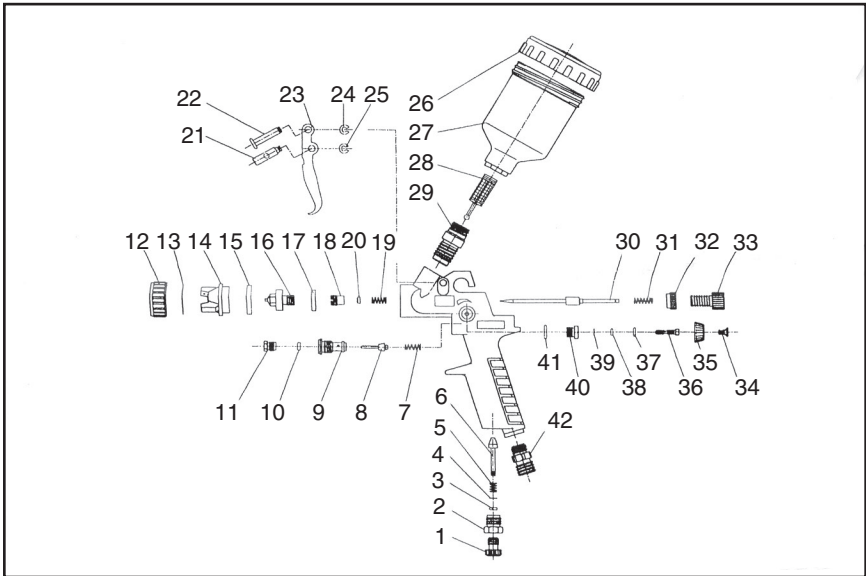

Parts Breakdown H3256

REF	PART #	DESCRIPTION
1	PH3256001	FLUID ADJUSTMENT SCREW
2	PH3256002	FLUID ADJUSTMENT KNOB
3	PH3256003	O-RING
4	PH3256004	WASHER
5	PH3256005	AIR VALVE SPRING
6	PH3256006	AIR INLET VALVE
7	PH3256007	SWITCH SPRING
8	PH3256008	AIR INLET VALVE ASSEMBLY
9	PH3256009	SWITCH KNOB
10	PH3256010	SWITCH WASHER
11	PH3256011	LOCK SCREW
12	PH3256012	NUT
13	PH3256013	AIR CAP WASHER
14	PH3256014	ATOMIZATION CAP
15	PH3256015	NUT HOUSING
16	PH3256016	FLUID NOZZLE
17	PH3256017	FLUID NOZZLE WASHER
18	PH3256018	BOLT
19	PH3256019	COMPRESSION SPRING
20	PH3256020	NEEDLE WASHER
21	PH3256021	TRIGGER LEVER I
22	PH3256022	TRIGGER LEVER II

REF	PART #	DESCRIPTION
23	PH3256023	TRIGGER
24	PH3256024	SNAP RETAINER
25	PH3256025	SNAP RETAINER
26	PH3256026	CUP LID
27	PH3256027	CUP
28	PH3256028	FILTER
29	PH3256029	FLUID INLET JOINT
30	PH3256030	FLUID NEEDLE
31	PH3256031	FLUID NEEDLE SPRING
32	PH3256032	JOINT
33	PH3256033	PAINT ADJUSTMENT KNOB
34	PH3256034	PHILLIPS SCREW
35	PH3256035	PATTERN ADJUSTMENT KNOB
36	PH3256036	PATTERN ADJUSTMENT SCREW
37	PH3256037	O-RING
38	PH3256038	O-RING
39	PH3256039	SNAP RETAINER
40	PH3256040	FIXED NUT
41	PH3256041	O-RING
42	PH3256042	AIR INLET JOINT
43*	PH3256043	CLEANING BRUSH
44*	PH3256044	BARBED AIR FITTING 1/4" NPT

* Not shown in parts breakdown