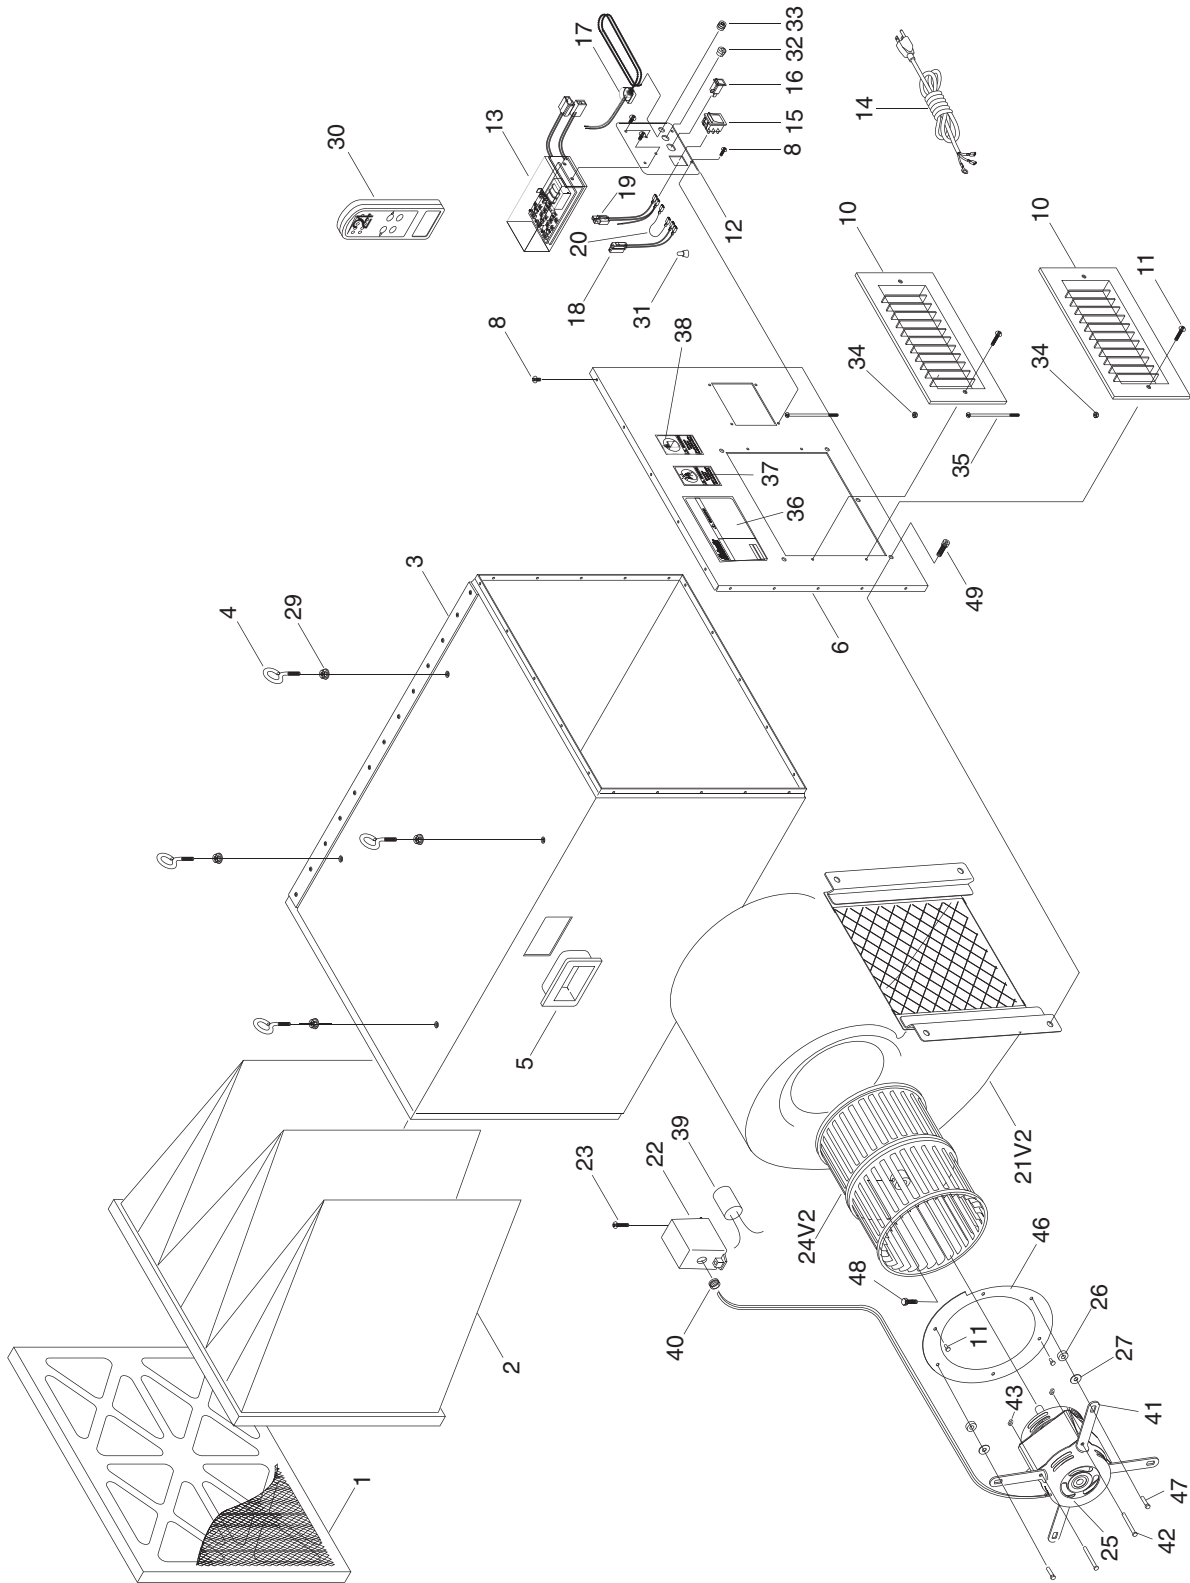

Parts Breakdown

Parts List

REF PART #	DESCRIPTION
1	H2452 5-MICRON PRIMARY FILTER
2	H2451 1-MICRON SECONDARY FILTER
3	P9956003 BODY
4	P9956004 EYE BOLT 1/4-20 X 7/8
5	P9956005 HANDLE
6	P9956006 OUTLET COVER
8	PS07M PHLP HD SCR M4-.7 X 8
10	P9956010 OUTLET PORT
11	PS01 PHLP HD SCR 10-24 X 1/2
12	P9956012 SWITCH COVER
13	P9956013 REMOTE RECEIVER
14	PWRGRD110L PWR CORD 110V, LONG W/PLUG
15	P9956015 SWITCH
16	P9956016 CIRCUIT BREAKER 3AMP
17	P9956017 CHAIN SWITCH
18	P9956018 SWITCH CONNECTOR
19	P9956019 CIRCUIT BREAKER CONNECTOR
20	P9956020 JUMP CONNECTOR
21	P9956021V2 FAN HOUSING V2.12.09
22	P9956022 CONDENSER COVER
23	PS08 PHLP HD SCR 10-24 X 3/4
24	P9956024V2 PLASTIC FAN V2.12.09

REF PART #	DESCRIPTION
25	P9956025 MOTOR 1/3 HP
26	P9956026 RUBBER GROMMET
27	PW06 FLAT WASHER 1/4
29	PFN01 FLANGE NUT 1/4-20
30	P9956030 REMOTE CONTROL
31	P9956031 C4 CONNECTOR 16-24 GAUGE
32	P9956032 STRAIN RELIEF
33	P9956033 ROUND NUT M4-.7 FOR #17
34	PLN01M LOCK NUT M4-.7
35	P9956035 PHLP HD SCR M4-.7 X 100
36	P9956036 MACHINE ID/WARNING LABEL
37	P9956037 SPARKS/FLAMES LABEL
38	P9956038 FUMES WARNING LABEL
39	PC020A CAPACITOR 20 MFD 250 V
40	P9956040 RUBBER GROMMET
41	P9956041 MOTOR BRACKET
42	PS102M PHLP HD SCR M5-.8 X 50
43	PLN02M LOCK NUT M5-.8
46	P9956046 FAN HOUSING COVER
47	PFS18 FLANGE SCREW 1/4-20 X 1/2
48	PCAP04 CAP SCREW 1/4-20 X 1/2
49	PLN02M BUTTON HEAD SCREW 5/16-18 X 1/2