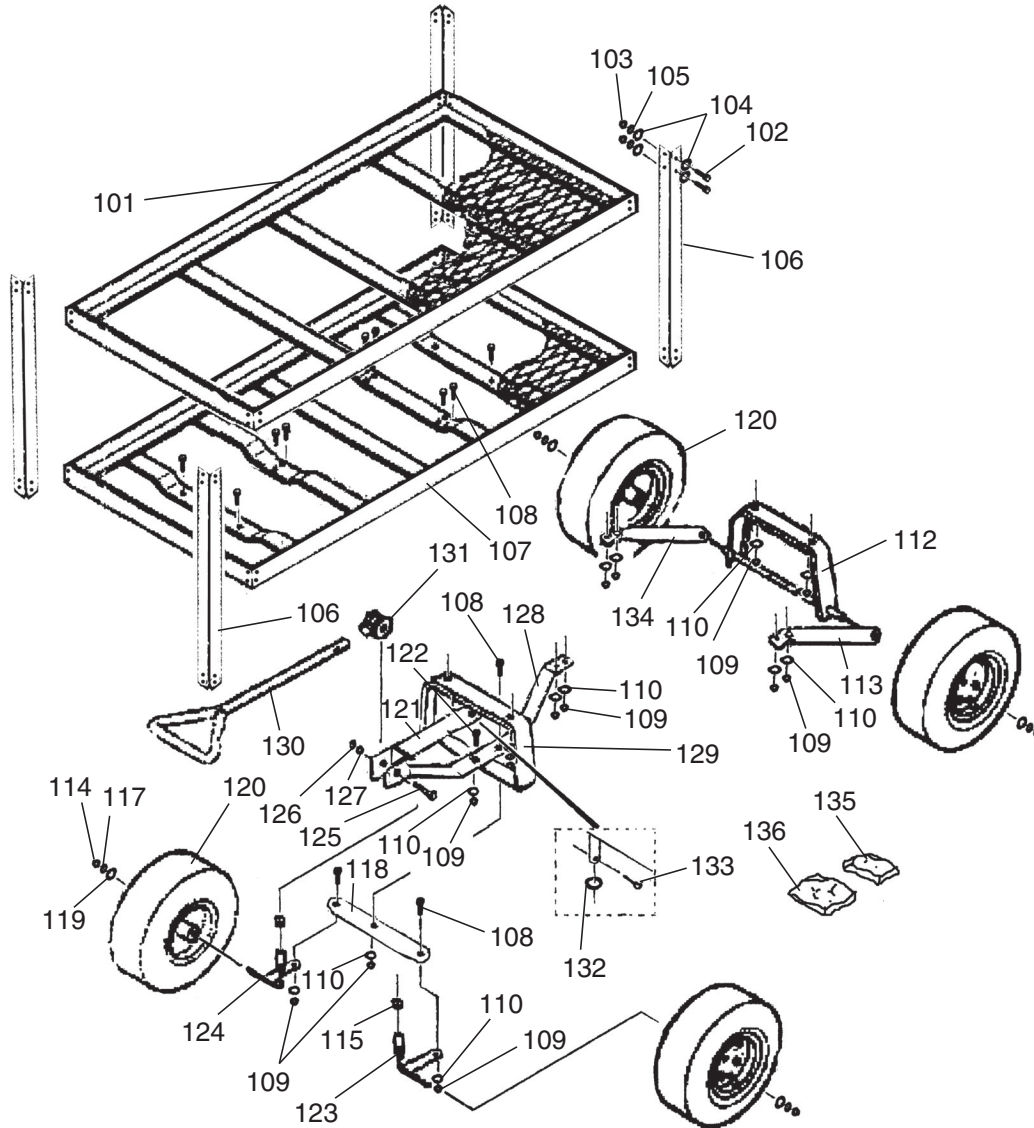

Parts

REF	PART #	DESCRIPTION
101	P8155101	TOP SHELF
102	PB18M	HEX BOLT M6-1 X 15
103	PN01M	HEX NUT M6-1
104	PW03M	FLAT WASHER 6MM
105	PLW03M	LOCK WASHER 6MM
106	P8155106	SHELF SUPPORT
107	P8155107	BED
108	PB85M	HEX BOLT M8-1.25 X 18
109	PLN04M	LOCK NUT M8-1.25
110	PW01M	FLAT WASHER 8MM
112	P8155112	REAR AXLE W/SUPPORT
113	P8155113	REAR AXLE LEFT STRUT
114	PN26M	ACORN NUT M12-1.75
115	PN09M	HEX NUT M12-1.75
117	PLW05M	LOCK WASHER 12MM
118	P8155118	TIE BAR
119	PW06M	FLAT WASHER 12MM

REF	PART #	DESCRIPTION
120	P8155120	WHEEL 4.1 X 3.5-4
121	P8155121	RECIEVER
122	PB07M	HEX BOLT M8-1.25 X 25
123	P8155123	LEFT STEERING SPINDLE
124	P8155124	RIGHT STEERING SPINDLE
125	PB28M	HEX BOLT M8-1.25 X 60
126	PLN04M	LOCK NUT M8-1.25
127	PW01M	FLAT WASHER 8MM
128	P8155128	CENTER STRUT
129	P8155129	STEERING AXLE SUPPORT
130	P8155130	HANDLE
131	P8155131	HANDLE JOINT
132	PW04M	FLAT WASHER 10MM
133	P8155133	COTTER PIN 3 X 25MM
134	P8155134	REAR AXLE RIGHT STRUT
135	P8155135	AXLE AND STRUT BOLT BAG
136	P8155136	SHELF AND SUPPORT BOLT BAG