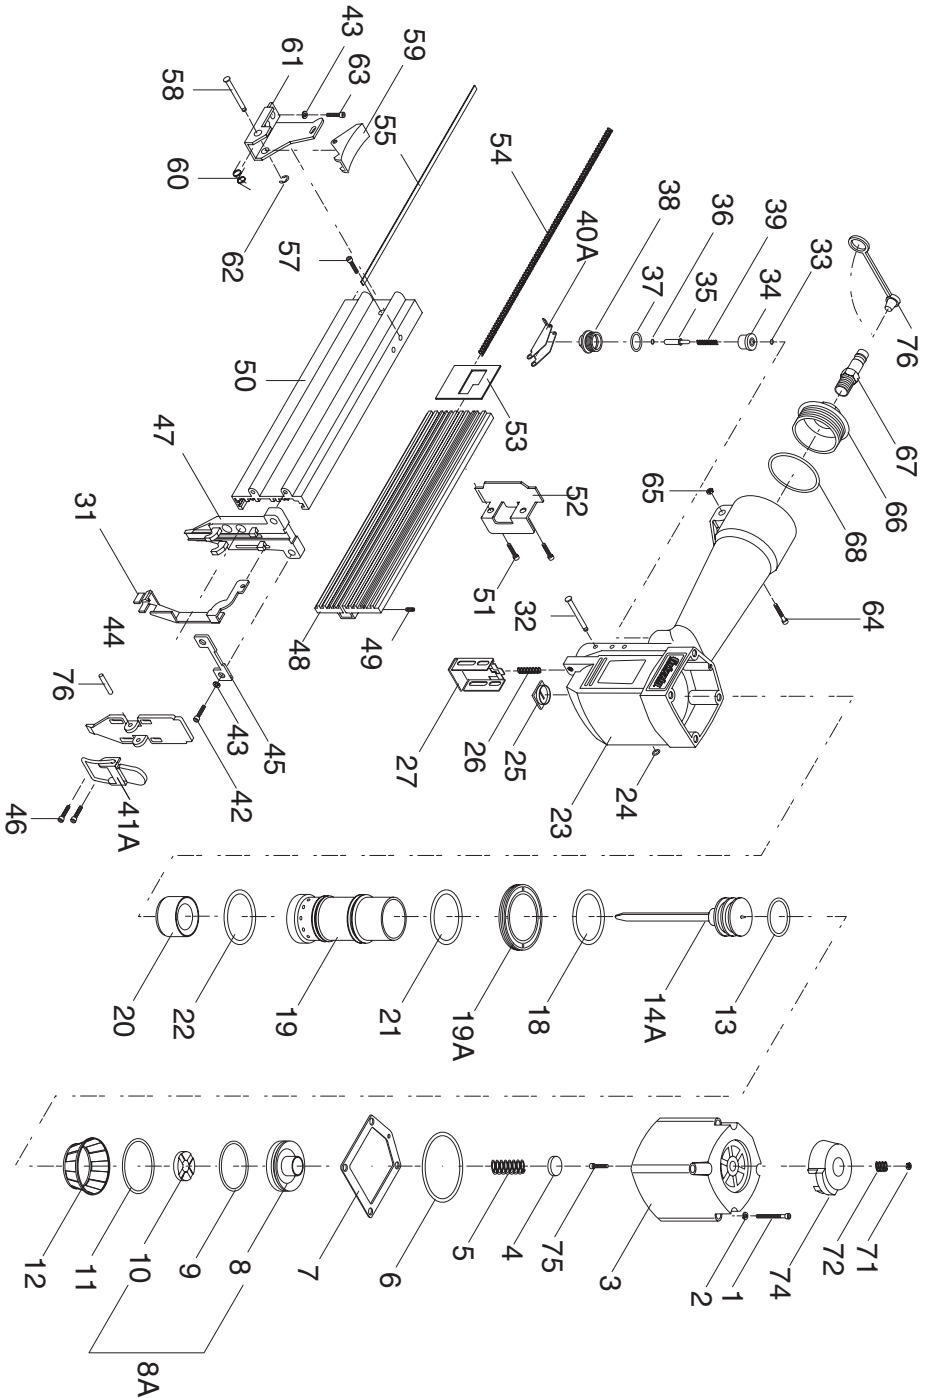

G6047 PART BREAKDOWN

REF	PART #	DESCRIPTION
01	P6047001	CAP SCREW
02	P6047002	LOCK WASHER
03	P6047003	CAP
04	P6047004	SEAL
05	P6047005	SPRING
06	P6047006	O-RING
07	P6047007	CAP SEAL
08	P6047008	PISTON HEAD VALVE
08A	P604700A	PISTON HEAD ASSY
09	P6047009	O-RING
10	P6047010	STOPPER
11	P6047011	O-RING
12	P6047012	COLLAR
13	P6047013	O-RING
14A	P6047014A	DRIVER ASSEMBLY
18	P6047018	O-RING
19	P6047019	CYLINDER
19A	P6047019A	COLLAR
20	P6047020	BUMPER
21	P6047021	O-RING
22	P6047022	O-RING
23	P6047023	BODY
24	P6047024	RETAINING RING
25	P6047025	JOINT GUIDE
26	P6047026	SPRING
27	P6047027	GUIDE SAFETY LVR
31	P6047031	SAFETY YOKE
32	P6047032	STEPPED PIN
33	P6047033	O-RING
34	P6047034	TRGR VALVE HEAD
35	P6047035	TRGR VALVE STEM
36	P6047036	O-RING
37	P6047037	O-RING
38	P6047038	TRGR VALVE GUIDE
39	P6047039	SPRING
40A	P6047040A	TRIGGER ASSEMBLY
41A	P6047041	LATCH

REF	PART #	DESCRIPTION
42	P6047042	CAP SCREW
43	P6047043	LOCK WASHER
44	P6047044	DRIVER GUIDE CVR
45	P6047045	SET PLATE
46	P6047046	CAP SCREW
47	P6047047	DRIVER GUIDE
48	P6047048	MAGAZINE COVER
49	P6047049	SETSCREW
50	P6047050	MAGAZINE
51	P6047051	CAP SCREW
52	P6047052	TAIL COVER
53	P6047053	PUSHER
54	P6047054	SPRING
55	P6047055	NAIL GUIDE LINER
56	P6047056	LOCK WASHER
57	P6047057	CAP SCREW
58	P6047058	SHAFT
59	P6047059	STOPPER
60	P6047060	TORSION SPRING
61	P6047061	BRACKET
62	P6047062	RETAINING RING
63	P6047063	CAP SCREW
64	P6047064	CAP SCREW
65	P6047065	LOCK NUT
66	P6047066	COVER
67	P6047067	AIR PLUG
68	P6047068	O-RING
71	P6047071	LOCK NUT
72	P6047072	SPRING
74	P6047074	EXHAUST COVER
75	P6047075	CAP SCREW
76	PRP50M	ROLL PIN 3 X 18
77	P6047077	RUBBER INLET PLUG
500	P6047500	PISTON/O-RING SET*
501	P6047501	CARRYING CASE*
502	P6047502	O-RING SET*

* These items are not shown in the illustration.