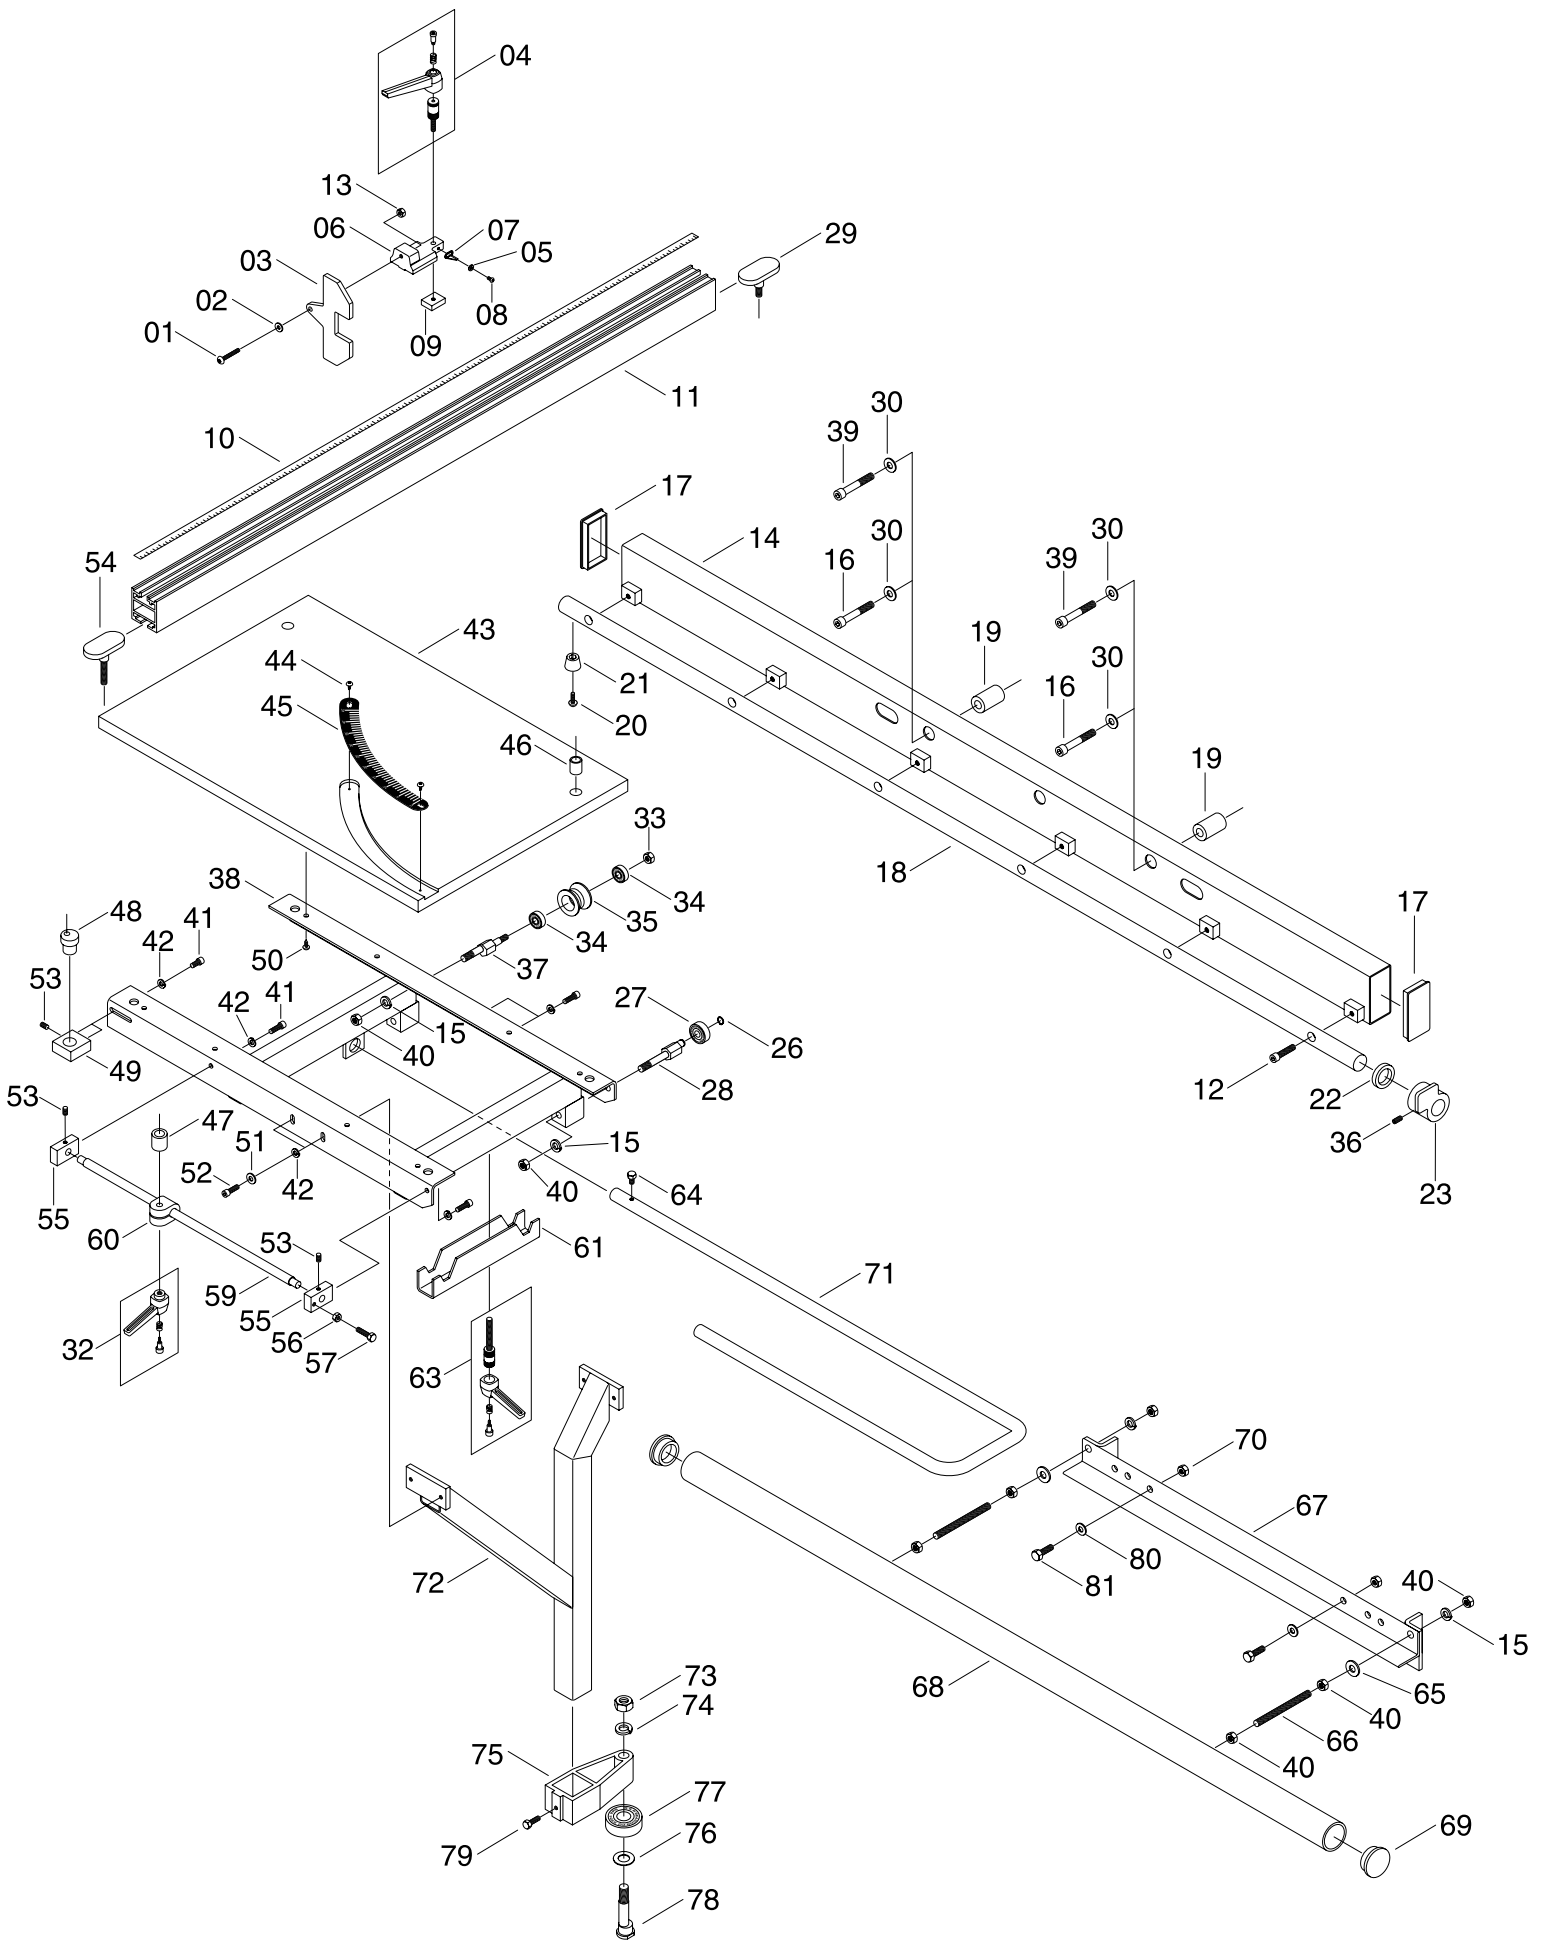

G4227 Sliding Table

REF	PART #	DESCRIPTION
1	PS13	PHLP HD SCR 10-24 X 1¼"
2	PW03	FLAT WASHER #10
3	P4227003	STOP
4	P4227004	LOCK HANDLE
5	PW16	FLAT WASHER #6
6	P4227006	STOP BRACKET
7	P4227007	POINTER
8	PS16	PHLP HD SCR 6-32 X ¼"
9	P4227009	GIB BOLT
10	P4227010	SCALE
11	P4227011	FENCE
12	PSB11	CAP SCREW 5/16"-18 X 1¼"
13	PN07	HEX NUT 10-24
14	P4227014	TOP RAIL BRACKET
15	PLW04	LOCK WASHER 3/8"
16	P4227016	CAP SCREW 3/8"- 16 X 23/8"
17	P4227017	END CAP
18	P4227018	TOP RAIL
19	P4227019	SPACER
20	PS22	PHLP HD SCREW 10-24 X 5/8"
21	P4227021	IDLER WHEEL W/BUSHING
22	P4227022	RUBBER RING
23	P4227023	FRONT STOP
26	PR01M	SNAP RING 10MM
27	P6200	BEARING 6200-2RS
28	P4227028	BEARING SHAFT
29	P4227029	T-BOLT, SHORT
30	PW02	FLAT WASHER 3/8"
32	P4227032	LOCK HANDLE
33	PLW03	LOCK NUT 5/16" - 18
34	P609	BEARING 609-2RS
35	P4227035	V-ROLLER
36	PSS03	SETSCREW ¼"-20 x 3/8"
37	P4227037	ECCENTRIC SHAFT
38	P4227038	TABLE FRAME
39	P4227039	CAP SCREW M10-1.5 x 55
40	PN08	HEX NUT 3/8" - 16
41	PSB04	CAP SCREW ¼" - 20 x ½"

REF	PART #	DESCRIPTION
42	PLW02	LOCK WASHER ¼"
43	P4227043	WORK TABLE
44	P4227044	SCREW 3/8"
45	P4227045	DEGREE SCALE
46	P4227045	BUSHING
47	P4227047	SPACER
48	P4227048	ECCENTRIC BUSHING
49	P4227048	BUSHING MOUNT BRACKET
50	P4227050	SCREW ½"
51	PW06	FLAT WASHER ¼"
52	PSB05	CAP SCREW ¼"-20 X ¾"
53	PSS03	SETSCREW ¼"-20 X 3/8"
54	P4227054	T-BOLT, LONG
55	P4227055	BRACKET
56	PN05	HEX NUT ¼"-20
57	PB31	HEX BOLT ¼"-20 X 1"
59	P4227059	SHAFT
60	P4227060	SLIDING BRACKET
61	P4227061	LOCKING BRACKET
63	P4227063	LOCK HANDLE
64	PB51	HEX BOLT ¼"-20 X 3/8"
65	PW02	FLAT WASHER 3/8"
66	P4227066	STUD
67	P4227067	BOTTOM BRACKET
68	P4227068	BOTTOM RAIL
69	P4227069	PLUG
70	PN02	HEX NUT 5/16"-18
71	P4227071	HANDLE
72	P4227072	SUPPORT BRACKET
73	PN13	HEX NUT ½"-13
74	PLW07	LOCK WASHER ½"
75	P4227075	BEARING BRACKET
76	P4227076	SPACER
77	P6304	BEARING 6304-2RS
78	P4227078	AXLE
79	PB05	HEX BOLT ¼"-20 X ¾"
80	PW07	FLAT WASHER 5/16"
81	PB03	HEX BOLT ¾"-18 X 1"