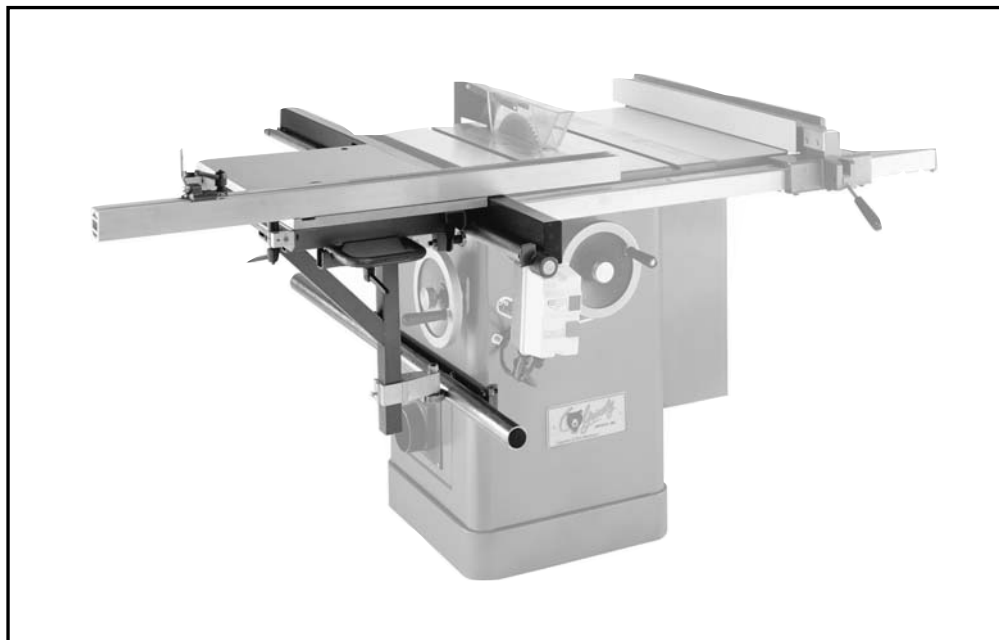

SLIDING TABLE MODEL G4227 PARTS LIST

COPYRIGHT © 1996 BY GRIZZLY INDUSTRIAL, INC. TX 4-344-567
**Warning: No portion of this manual may be reproduced in any shape
or form without the written approval of Grizzly Industrial, Inc.**
REVISED JULY, 2002. PRINTED IN TAIWAN.

G4227 Sliding Table

REF	PART #	DESCRIPTION
1	PS13	PHLP HD SCR 10-24 X 1¼"
2	PW03	FLAT WASHER #10
3	P4227003	STOP
4	P4227004	LOCK HANDLE
5	PW16	FLAT WASHER #6
6	P4227006	STOP BRACKET
7	P4227007	POINTER
8	PS16	PHLP HD SCR 6-32 X ¼"
9	P4227009	GIB BOLT
10	P4227010	SCALE
11	P4227011	FENCE
12	PSB11	CAP SCREW 5/16"-18 X 1¼"
13	PN07	HEX NUT 10-24
14	P4227014	TOP RAIL BRACKET
15	PLW04	LOCK WASHER 3/8"
16	P4227016	CAP SCREW 3/8"- 16 X 23/8"
17	P4227017	END CAP
18	P4227018	TOP RAIL
19	P4227019	SPACER
20	PS22	PHLP HD SCREW 10-24 X 5/8"
21	P4227021	IDLER WHEEL W/BUSHING
22	P4227022	RUBBER RING
23	P4227023	FRONT STOP
26	PR01M	SNAP RING 10MM
27	P6200	BEARING 6200-2RS
28	P4227028	BEARING SHAFT
29	P4227029	T-BOLT, SHORT
30	PW02	FLAT WASHER 3/8"
32	P4227032	LOCK HANDLE
33	PLW03	LOCK NUT 5/16" - 18
34	P609	BEARING 609-2RS
35	P4227035	V-ROLLER
36	PSS03	SETSCREW ¼"-20 x 3/8"
37	P4227037	ECCENTRIC SHAFT
38	P4227038	TABLE FRAME
39	P4227039	CAP SCREW M10-1.5 x 55
40	PN08	HEX NUT 3/8" - 16
41	PSB04	CAP SCREW ¼" - 20 x ½"