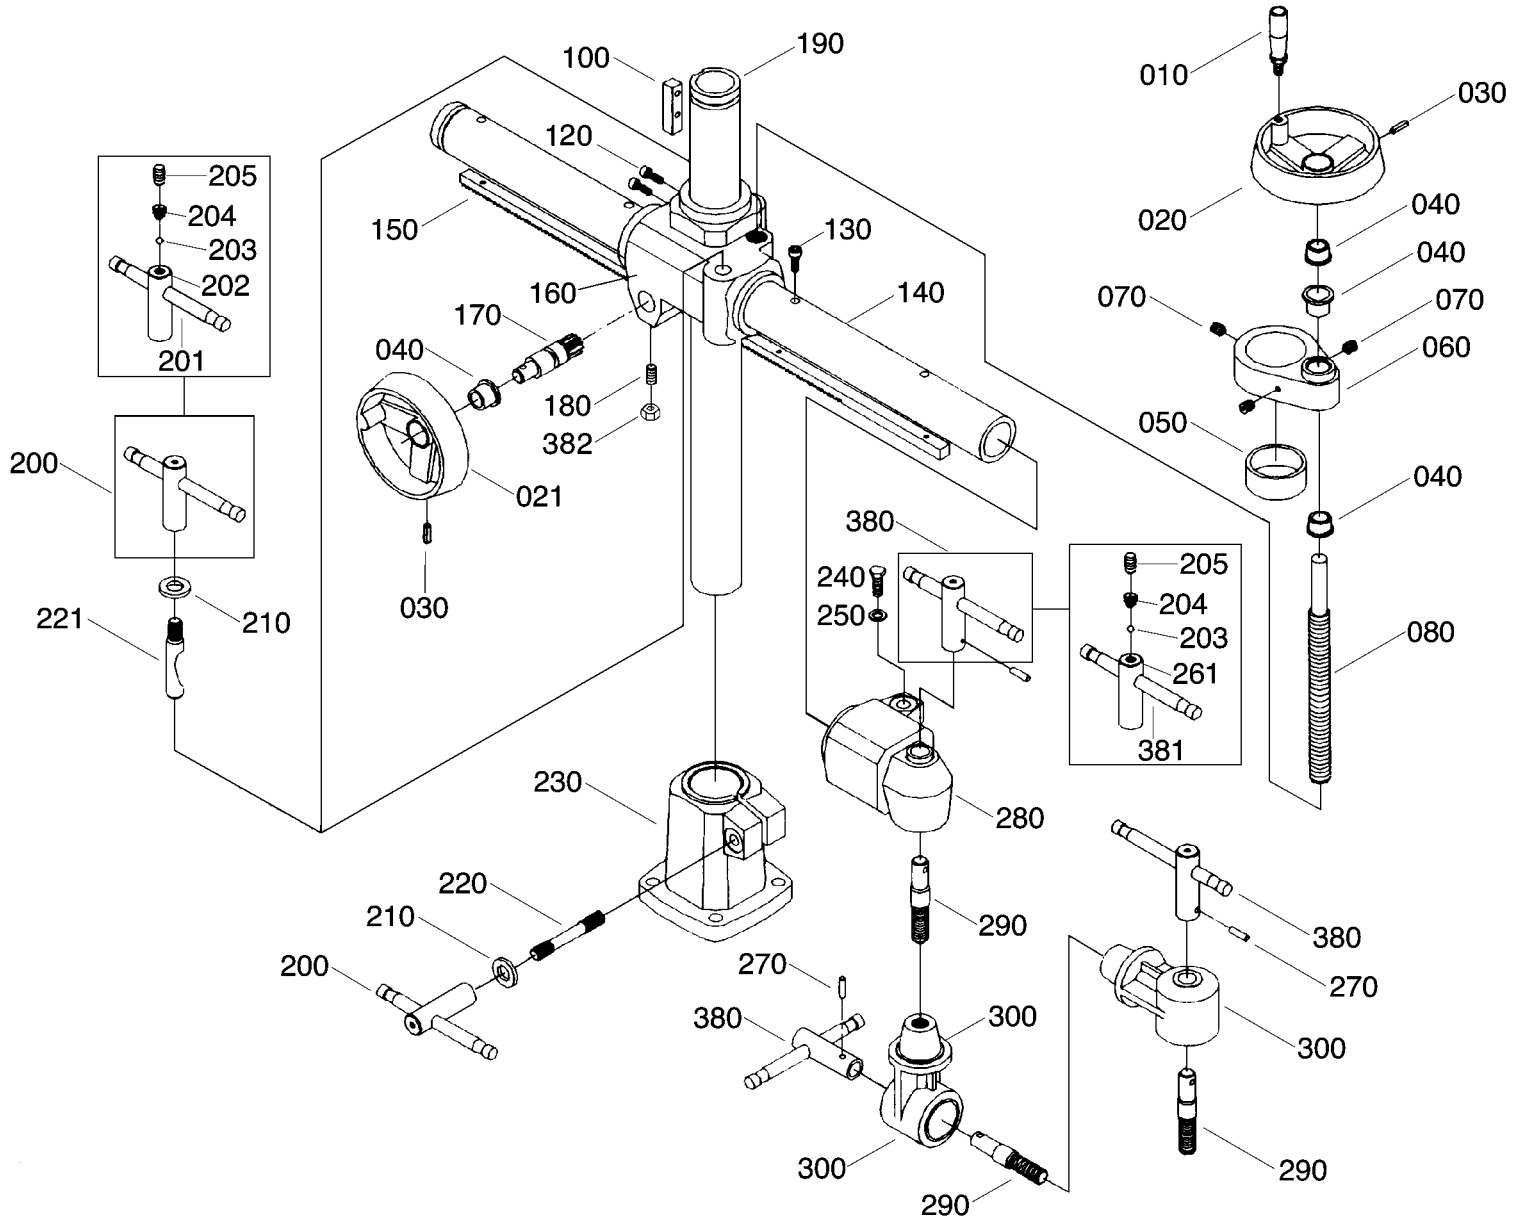

# G1128 Gear Box

REF#	PART#	DESCRIPTION
05	P1128005	FRAME
07	P1128007	OIL CAP
08	P1128008	O-RING
09	P1128009	BUSHING
10	P1128010	WORM GEAR SHAFT
10-1	P1128010-1	SHAFT
11	P1128011	WORM GEAR 30T
12	PR10M	SNAP RING 22mm
14	P1128014	O-RING
15	P1128015	COVER
16	PFH05M	FLAT HD SCR M5-0.8 x 12
17	P1128017	OIL SEAL 17 - 32 - 7
18	P1128018	GEAR 30T
19	PW04M	FLAT WASHER 10mm
20	PN02M	HEX NUT M10 - 1.5
21	P1128021	COVER
22	P1128022	KNOB
23	PK46M	KEY 6 x 6 x 8mm
27	P1128027	BUSHING
48	P1128048	GEAR 20T
49	P1128049	CHAIN 11 LINKS
50A	P1128050A	SPROCKET 12T
50B	P1128050B	SPROCKET 12T
50-1	P1128050-1	SPROCKET 10T
51	P1128051	CHAIN 18 LINKS
51-1	P1128051-1	CHAIN 16 LINKS
52	PR05M	SNAP RING 15mm
53A	P1128053A	SPROCKET 12T

# G1128 Base Type I

REF#	PART#	DESCRIPTION
01	P1128101	HANDLE ASSEMBLY
02	P1128102	HAND WHEEL
03	PRP31M	ROLL PIN 6 x 36
04	P1128104	BUSHING
05	P6202	BEARING 6202 - 2RS
06	P1128106	SPACER
07	PSS02M	SET SCREW M6 - 1.0 x 6
08	P1128108	ELEVATING SCREW
09	P1128109	ELEVATING NUT
10	P1128110	KEY
11	PSB26M	CAP SCREW M6 - 1.0 x 12
12	PSB02M	CAP SCREW M6 - 1.0 x 20
16	P1128116	ELEVATING BRACKET
19	P1128119	COLUMN
20	P1128120	LOCK HANDLE ASSEMBLY
20-1	P1128120-1	HANDLE
20-2	P1128120-2	HANDLE BODY

REF#	PART#	DESCRIPTION
20-3	P1128120-3	BALL 6mm
20-4	P1128120-4	SPRING
20-5	PSS17M	SETSCREW M8 - 1.25 x 6
21	PW06M	FLAT WASHER 12mm
22	P1128122	STUD
23	P1128123	BASE
24	PB33M	HEX BOLT M12 - 1.75 x 50
25	PLW05M	LOCK WASHER 12mm
26-1	P1128126-1	HANDLE BODY
27	PRP07M	ROLL PIN 6 x 20
28	P1128128	HORIZONTAL BRACKET
29	P1128129	LOCK STUD
30	P1128130	SWIVEL CASTING
38	P1128138	HANDLE ASSEMBLY
38-1	P1128138-1	HANDLE
39	PSB31M	CAP SCREW M8 - 1.25 x 25
40	PN03M	HEX NUT M8 - 1.25