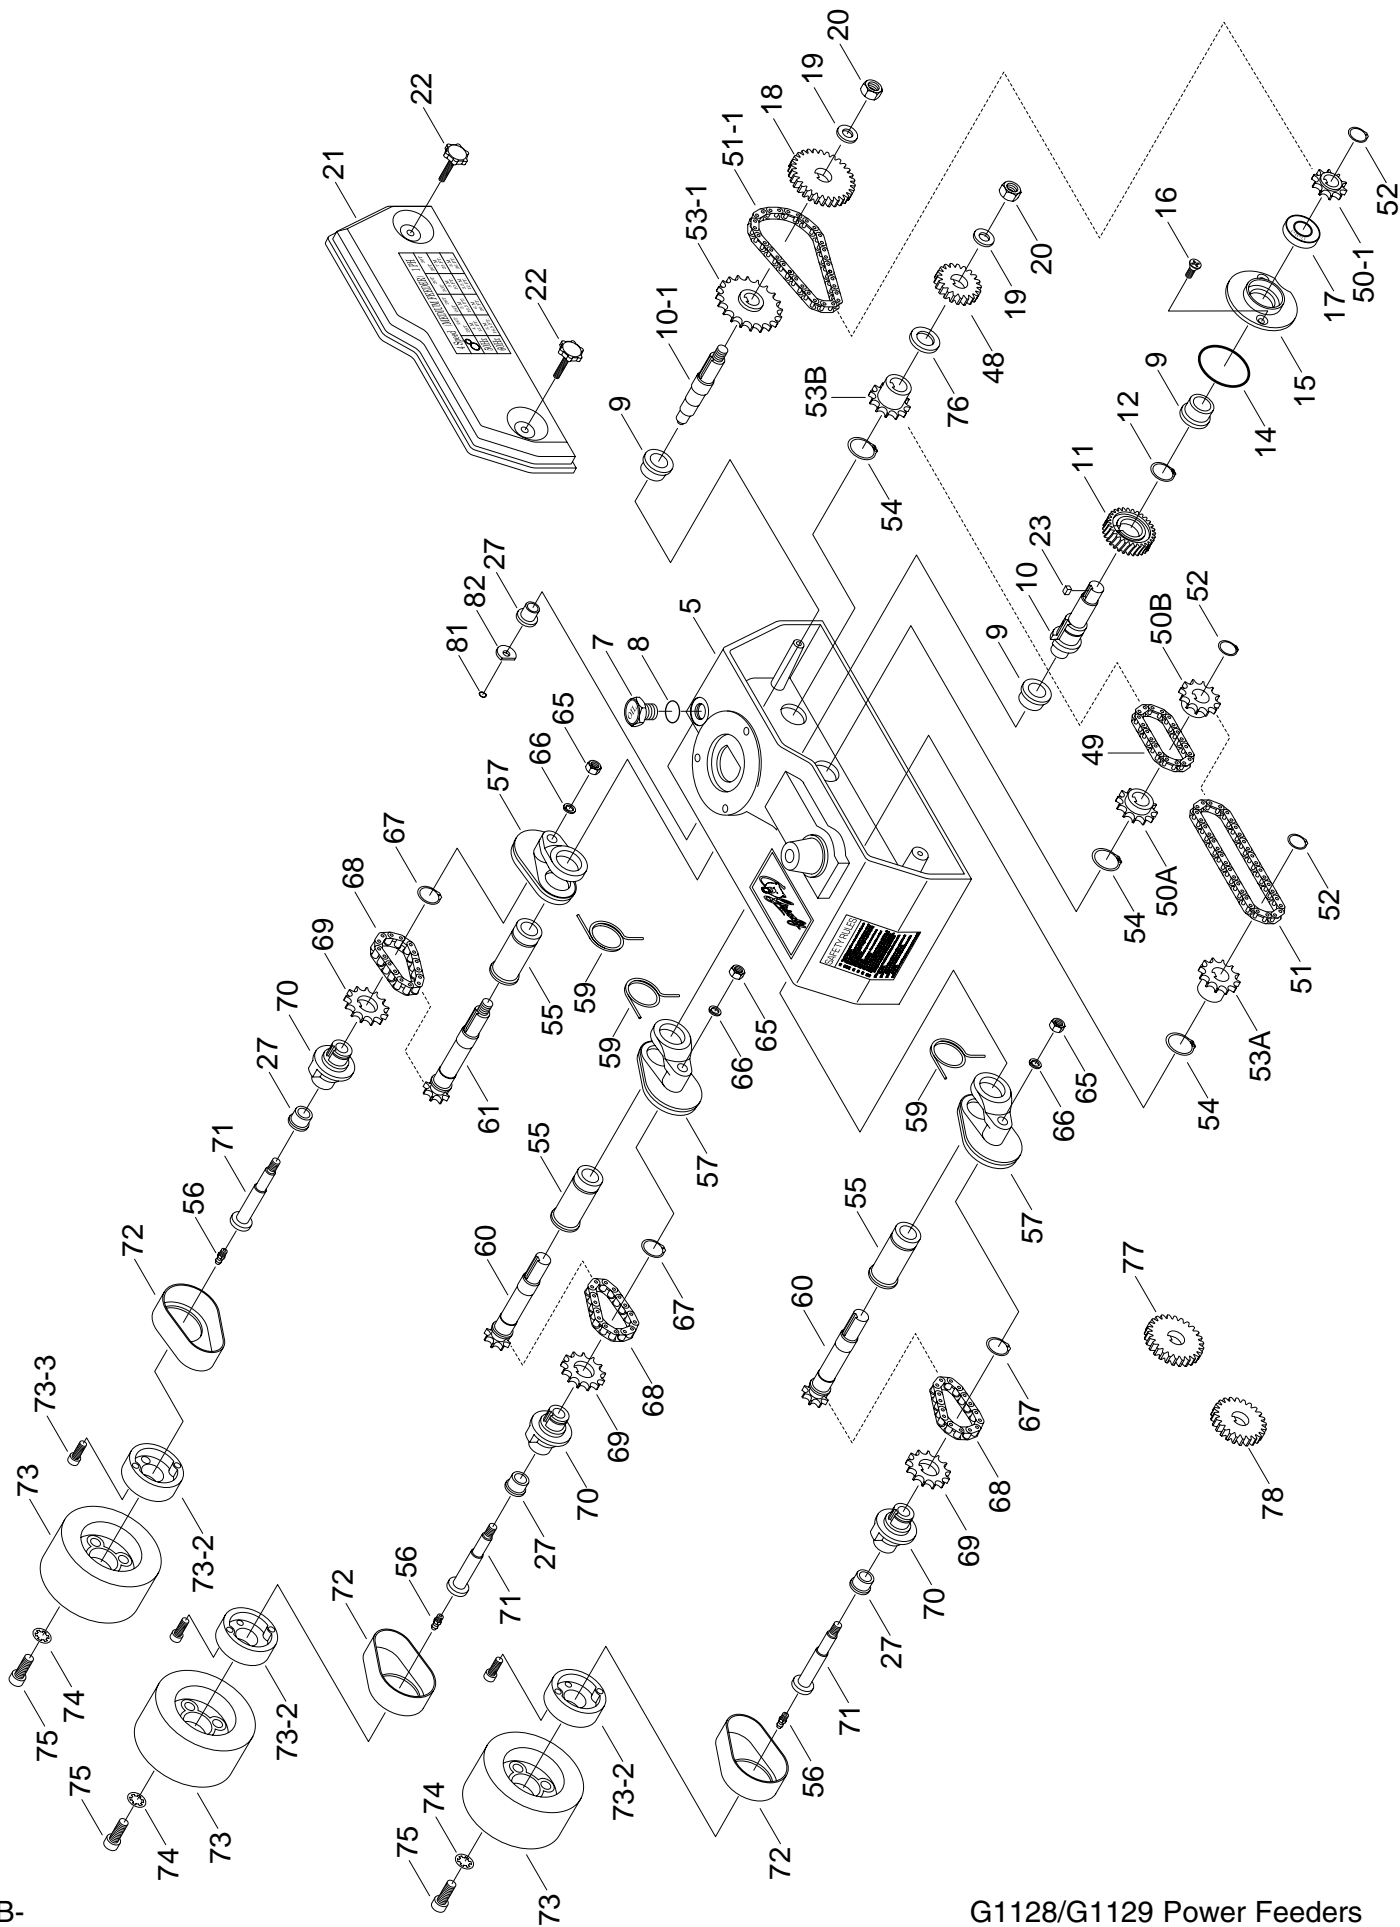

**POWER FEEDER  
MODEL G1128 AND MODEL G1129  
PARTS LIST**

COPYRIGHT © 1995 BY GRIZZLY IMPORTS, INC.

**WARNING: NO PORTION OF THIS MANUAL MAY BE REPRODUCED IN ANY SHAPE  
OR FORM WITHOUT THE WRITTEN APPROVAL OF GRIZZLY IMPORTS, INC.**

# G1128 Gear Box

REF#	PART#	DESCRIPTION
05	P1128005	FRAME
07	P1128007	OIL CAP
08	P1128008	O-RING
09	P1128009	BUSHING
10	P1128010	WORM GEAR SHAFT
10-1	P1128010-1	SHAFT
11	P1128011	WORM GEAR 30T
12	PR10M	SNAP RING 22mm
14	P1128014	O-RING
15	P1128015	COVER
16	PFH05M	FLAT HD SCR M5-0.8 x 12
17	P1128017	OIL SEAL 17 - 32 - 7
18	P1128018	GEAR 30T
19	PW04M	FLAT WASHER 10mm
20	PN02M	HEX NUT M10 - 1.5
21	P1128021	COVER
22	P1128022	KNOB
23	PK46M	KEY 6 x 6 x 8mm
27	P1128027	BUSHING
48	P1128048	GEAR 20T
49	P1128049	CHAIN 11 LINKS
50A	P1128050A	SPROCKET 12T
50B	P1128050B	SPROCKET 12T
50-1	P1128050-1	SPROCKET 10T
51	P1128051	CHAIN 18 LINKS
51-1	P1128051-1	CHAIN 16 LINKS
52	PR05M	SNAP RING 15mm
53A	P1128053A	SPROCKET 12T

REF#	PART#	DESCRIPTION
53B	P1128053B	SPROCKET 12T
53-1	P1128053-1	SPROCKET 20T
54	PR17M	SNAP RING 26mm
55	P1128055	TUBE/BUSHING
56	P1128056	GREASE FITTING
57	P1128057	ROLLER STAND
59	P1128059	SPRING
60	P1128060	SPROCKET/SHAFT
61	P1128061	SPROCKET/SHAFT
65	PN03M	HEX NUT M8 - 1.25
66	PLN04M	LOCK WASHER 8mm
67	PR09M	SNAP RING 20mm
68	P1128068	CHAIN 9 LINKS
69	P1128069	SPROCKET 13T
70	P1128070	ROLLER SUPPORT
71	P1128071	SHAFT
72	P1128072	COVER
73	P1128073	FEED ROLLER
73-2	P1128073-2	FEED ROLLER MOUNT
73-3	PSB01M	CAP SCREW M6 - 1.0 x 16
74	P1128074	STAR WASHER 8mm
75	PSB14M	CAP SCREW M8 - 1.25 x 20
76	P1128076	SPACER
77	P1128077	GEAR 26T
78	P1128078	GEAR 24T
81	PR01M	SNAP RING 10mm
82	P1148082	SPACER