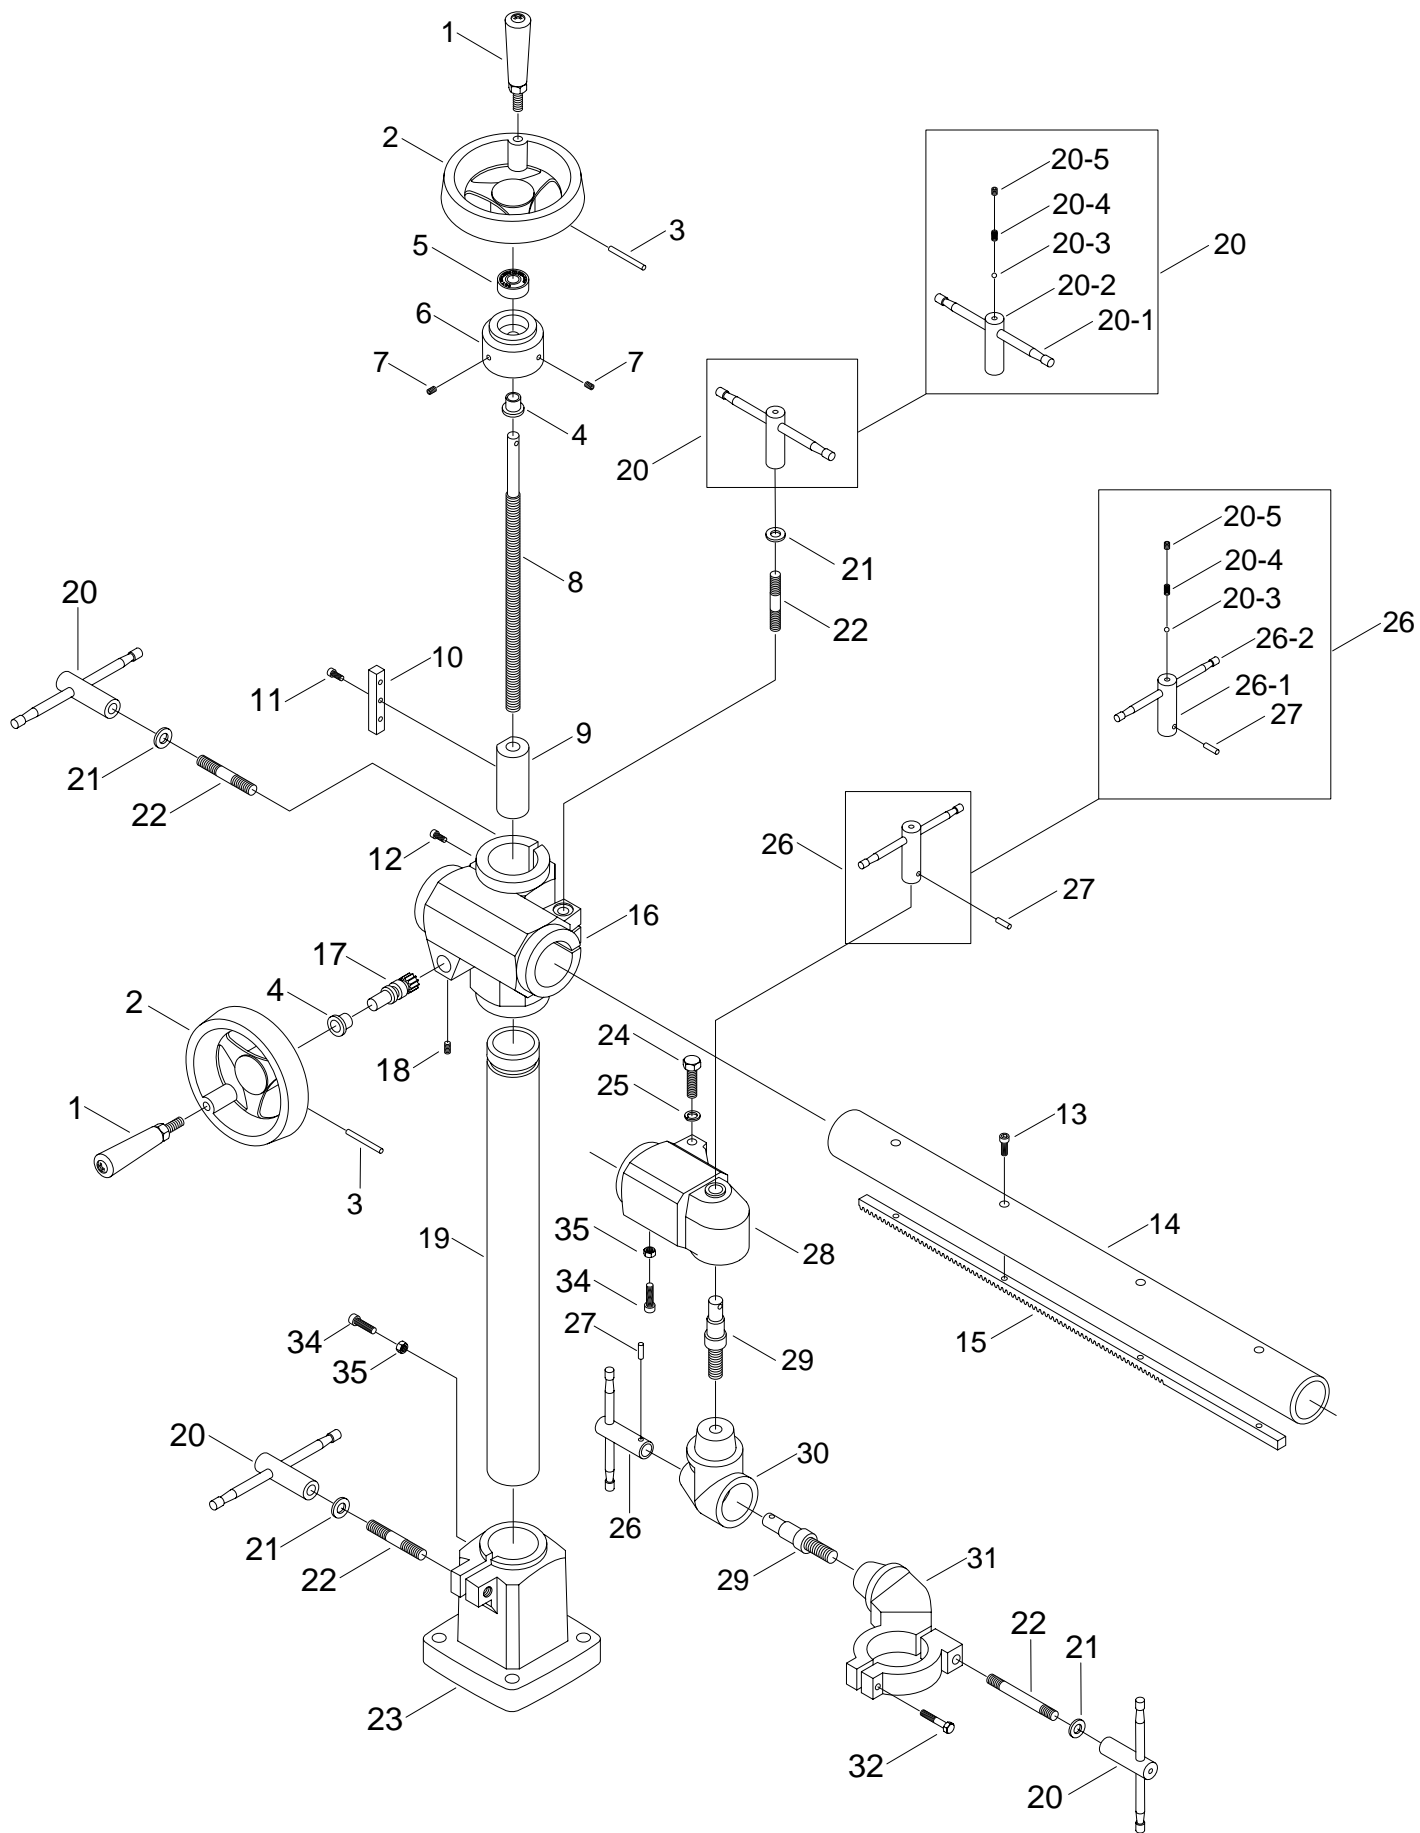

G1129 Base Type I

REF#	PART#	DESCRIPTION
01	P1128101	HANDLE ASSEMBLY
02	P1128102	HAND WHEEL
03	PRP31M	ROLL PIN 6 x 36
04	P1128104	BUSHING
05	P6202	BEARING 6202 - 2RS
06	P1129106	SPACER
07	PSS02M	SET SCREW M6 - 1.0 x 6
08	P1128108	ELEVATING SCREW
09	P1129109	ELEVATING NUT
10	P1129110	KEY
11	PSB26M	CAP SCREW M6 - 1.0 x 12
12	PSB10M	CAP SCREW M6 - 1.0 x 25
13	PSB50M	CAP SCREW M5 - 0.8 x 10
14	P1129114	HORIZONTAL COLUMN
15	P1129115	RACK
16	P1129116	ELEVATING BRACKET
19	P1129119	COLUMN
20	P1128120	HANDLE ASSEMBLY
20-1	P1128120-1	HANDLE
20-2	P1128120-2	HANDLE BODY

REF#	PART#	DESCRIPTION
20-3	P1128120-3	BALL 6mm
20-4	P1128120-4	SPRING
20-5	PSS17M	SETSCREW M8 - 1.25 x 6
21	PW06M	FLAT WASHER 12mm
22	P1128122	STUD
23	P1129123	BASE
24	PB33M	HEX BOLT M12 - 1.75 x 50
25	PLW05M	LOCK WASHER 12mm
26	P1128138	HANDLE ASSEMBLY
26-1	P1128126-1	HANDLE BODY
26-2	P1128138-1	HANDLE
27	PRP07M	ROLL PIN 6 x 20
28	P1129128	HORIZONTAL BRACKET
29	P1128129	LOCK STUD
30	P1129130	SWIVEL CASTING
31	P1129131	MOTOR CLAMP
32	PB22M	HEX BOLT M8 - 1.25 x 50
33	P1129133	STUD
34	PSB31M	CAP SCREW M8 - 1.25 x 25
35	PN03M	HEX NUT M8 - 1.25