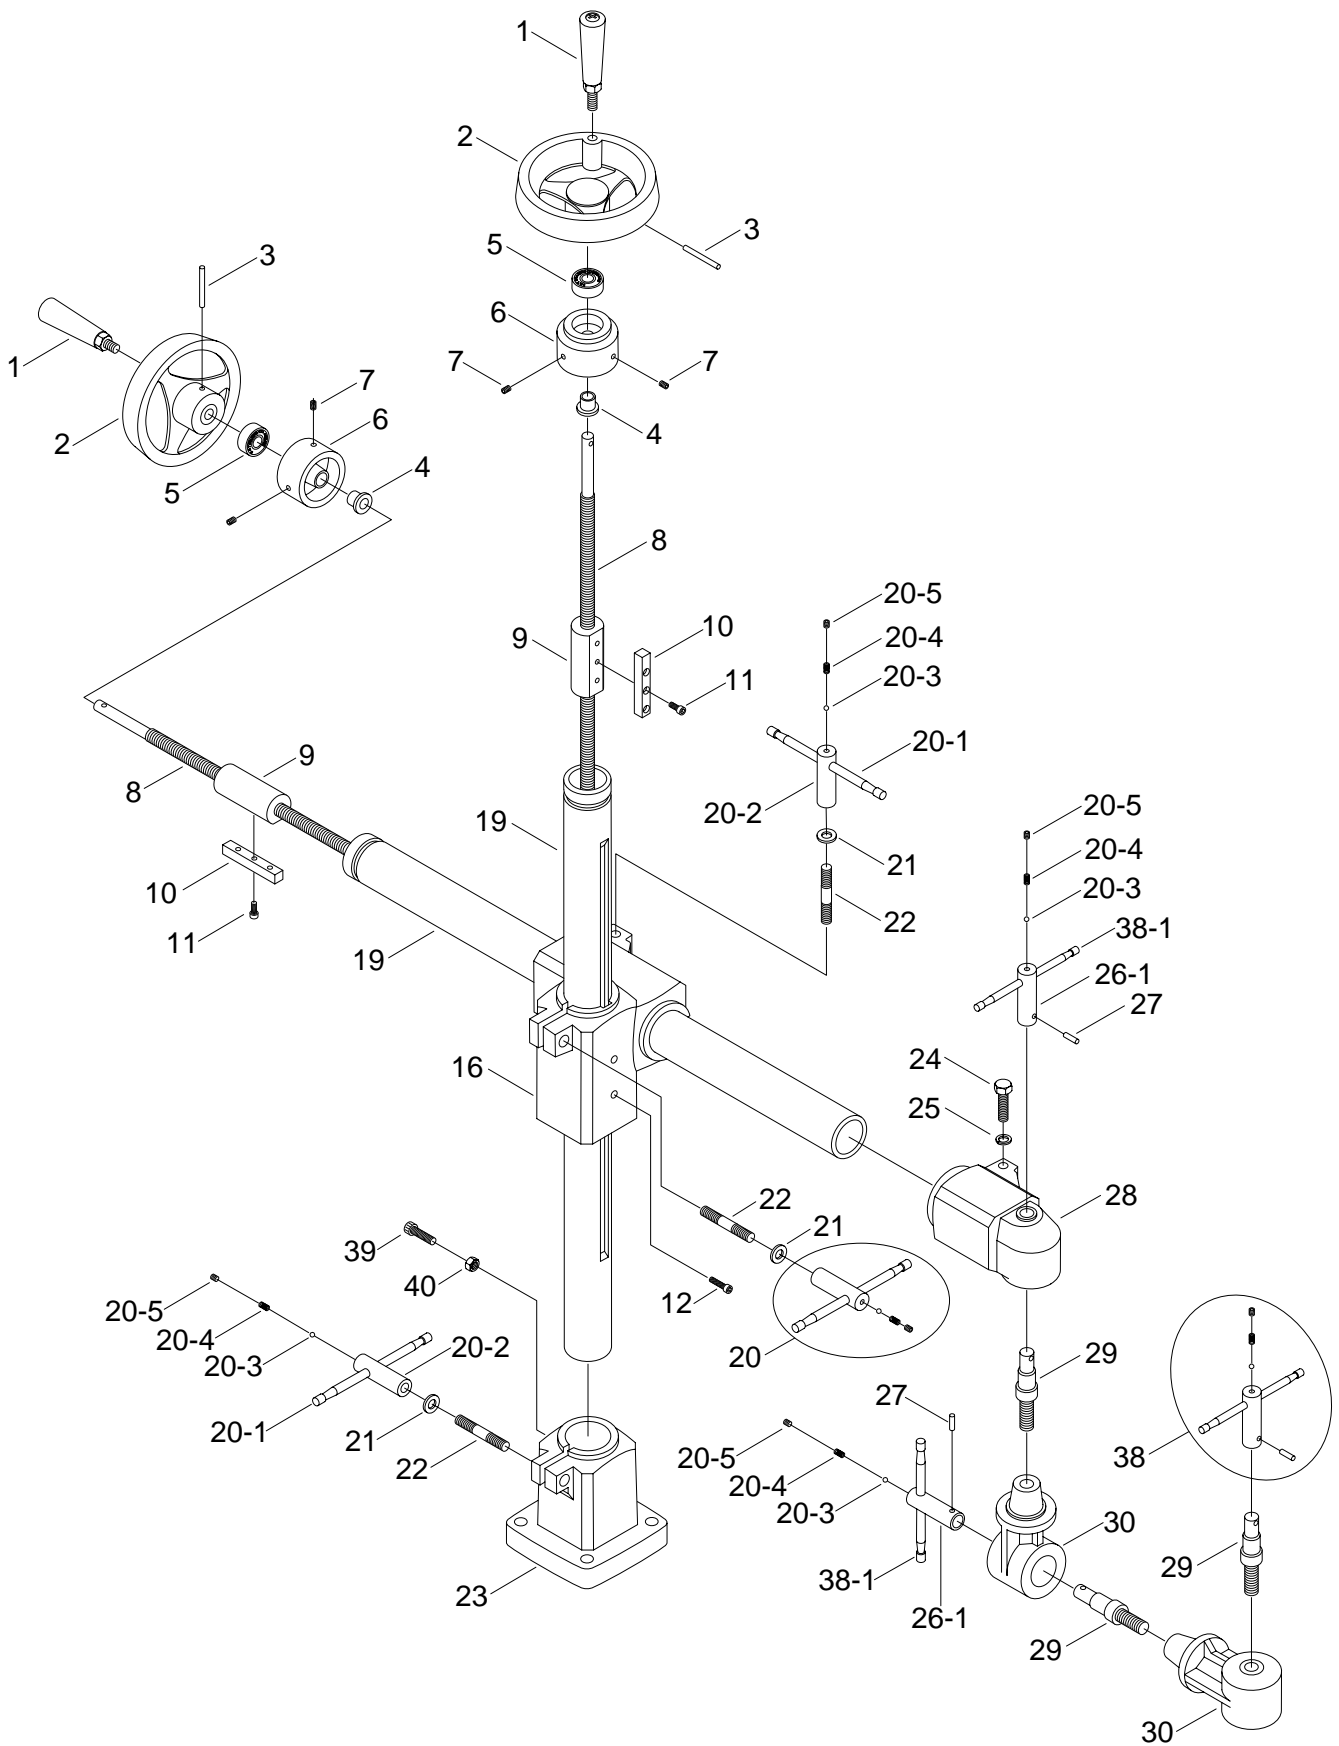

# G1128 Gear Box

REF#	PART#	DESCRIPTION
05	P1128005	FRAME
07	P1128007	OIL CAP
08	P1128008	O-RING
09	P1128009	BUSHING
10	P1128010	WORM GEAR SHAFT
10-1	P1128010-1	SHAFT
11	P1128011	WORM GEAR 30T
12	PR10M	SNAP RING 22mm
14	P1128014	O-RING
15	P1128015	COVER
16	PFH05M	FLAT HD SCR M5-0.8 x 12
17	P1128017	OIL SEAL 17 - 32 - 7
18	P1128018	GEAR 30T
19	PW04M	FLAT WASHER 10mm
20	PN02M	HEX NUT M10 - 1.5
21	P1128021	COVER
22	P1128022	KNOB
23	PK46M	KEY 6 x 6 x 8mm
27	P1128027	BUSHING
48	P1128048	GEAR 20T
49	P1128049	CHAIN 11 LINKS
50A	P1128050A	SPROCKET 12T
50B	P1128050B	SPROCKET 12T
50-1	P1128050-1	SPROCKET 10T
51	P1128051	CHAIN 18 LINKS
51-1	P1128051-1	CHAIN 16 LINKS
52	PR05M	SNAP RING 15mm
53A	P1128053A	SPROCKET 12T

# G1128 Base Type I

REF#	PART#	DESCRIPTION
01	P1128101	HANDLE ASSEMBLY
02	P1128102	HAND WHEEL
03	PRP31M	ROLL PIN 6 x 36
04	P1128104	BUSHING
05	P6202	BEARING 6202 - 2RS
06	P1128106	SPACER
07	PSS02M	SET SCREW M6 - 1.0 x 6
08	P1128108	ELEVATING SCREW
09	P1128109	ELEVATING NUT
10	P1128110	KEY
11	PSB26M	CAP SCREW M6 - 1.0 x 12
12	PSB02M	CAP SCREW M6 - 1.0 x 20
16	P1128116	ELEVATING BRACKET
19	P1128119	COLUMN
20	P1128120	LOCK HANDLE ASSEMBLY
20-1	P1128120-1	HANDLE
20-2	P1128120-2	HANDLE BODY

REF#	PART#	DESCRIPTION
20-3	P1128120-3	BALL 6mm
20-4	P1128120-4	SPRING
20-5	PSS17M	SETSCREW M8 - 1.25 x 6
21	PW06M	FLAT WASHER 12mm
22	P1128122	STUD
23	P1128123	BASE
24	PB33M	HEX BOLT M12 - 1.75 x 50
25	PLW05M	LOCK WASHER 12mm
26-1	P1128126-1	HANDLE BODY
27	PRP07M	ROLL PIN 6 x 20
28	P1128128	HORIZONTAL BRACKET
29	P1128129	LOCK STUD
30	P1128130	SWIVEL CASTING
38	P1128138	HANDLE ASSEMBLY
38-1	P1128138-1	HANDLE
39	PSB31M	CAP SCREW M8 - 1.25 x 25
40	PN03M	HEX NUT M8 - 1.25