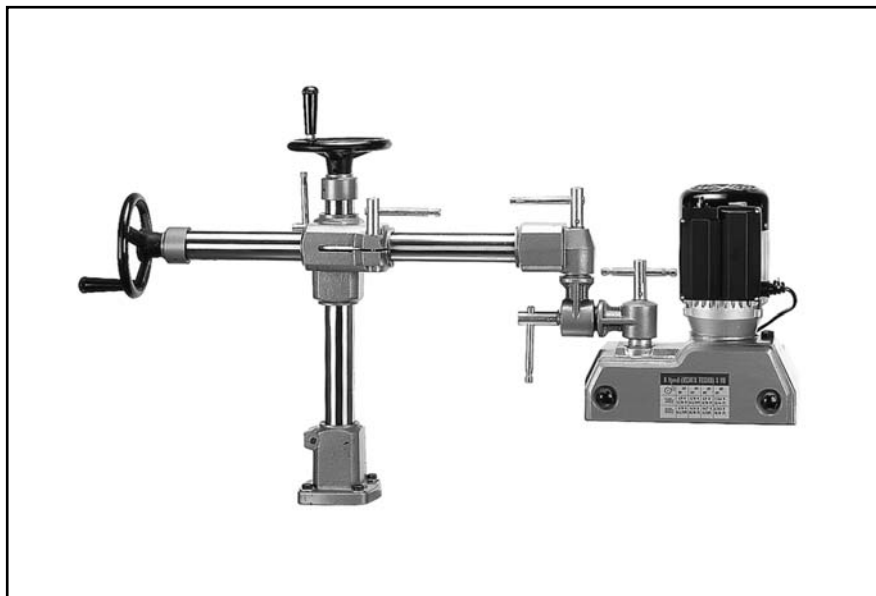

COPYRIGHT © 1995 BY GRIZZLY IMPORTS, INC.

**WARNING: NO PORTION OF THIS MANUAL MAY BE REPRODUCED IN ANY SHAPE
OR FORM WITHOUT THE WRITTEN APPROVAL OF GRIZZLY IMPORTS, INC.**

REPRINTED MARCH, 1997. PRINTED IN TAIWAN

DISCONTINUED MACHINE PARTS LIST DISCLAIMER

THESE PARTS REPRESENT THE LAST CONFIGURATION OF THE MACHINE BEFORE IT WAS DISCONTINUED. MACHINE CONFIGURATIONS MAY HAVE CHANGED AS PRODUCT IMPROVEMENTS WERE INCORPORATED. IF YOU OWN AN EARLIER VERSION OF THE MACHINE, THIS PARTS LIST MAY NOT EXACTLY DEPICT YOUR MACHINE. CONTACT CUSTOMER SERVICE IF YOU HAVE ANY QUESTIONS ABOUT PART DIFFERENCES. PREVIOUS PARTS LIST VERSIONS ARE NOT AVAILABLE ONLINE.