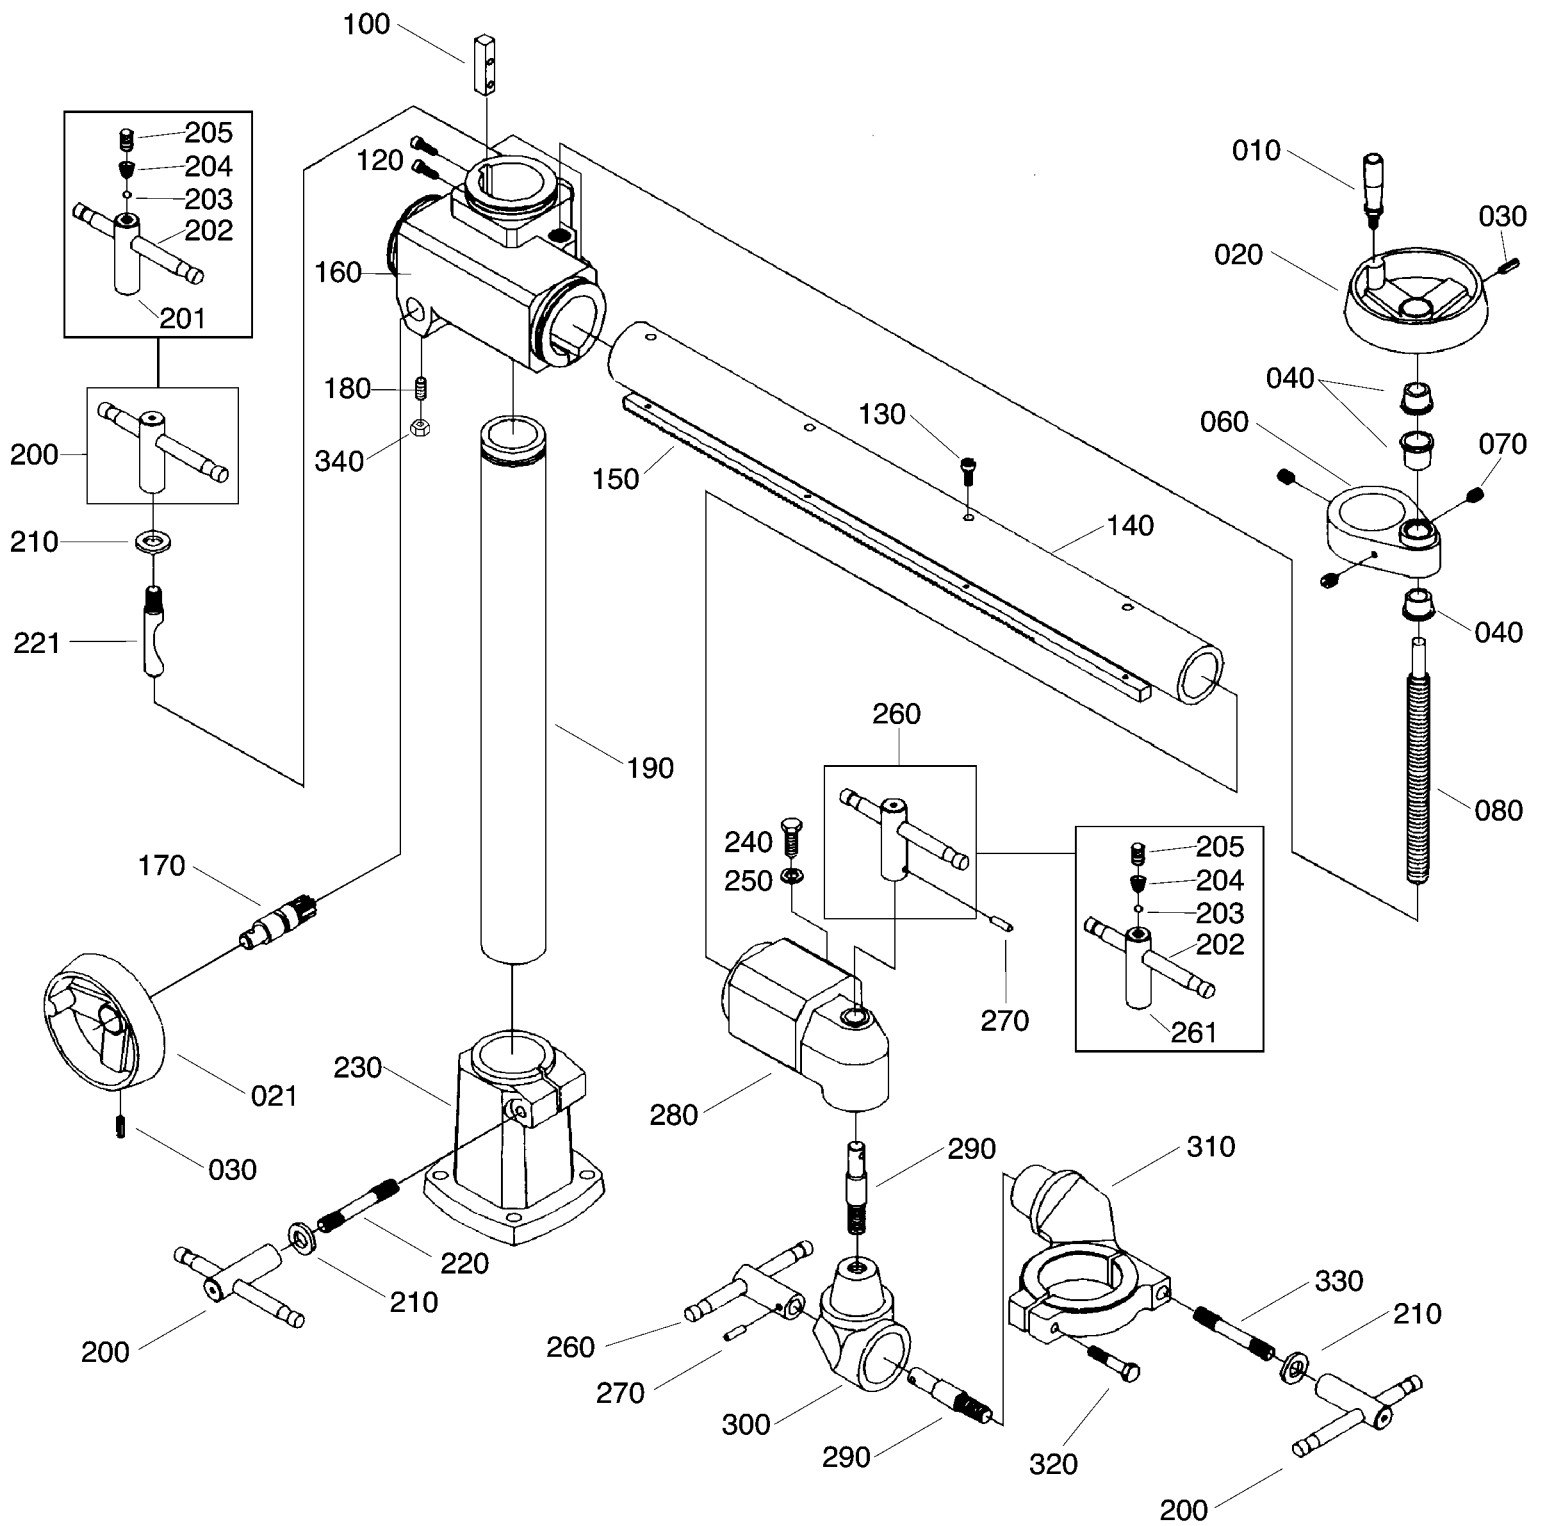

REF#	PART#	DESCRIPTION
201	P1128120-1	HANDLE
202	P1128120-2	HANDLE BODY
203	P1128120-3	BALL
204	P1128120-4	SPRING
205	PSS17M	SETSCREW M8 - 1.25 X 6
210	PW06M	FLAT WASHER 12MM
220	P1128122	STUD
221	P1128221-1	STUD
230	G1130	BASE
240	PB33M	HEX BOLT M12 - 1.75 X 50
250	PLW05M	LOCK WASHER 12MM
261	P1128126-1	HANDLE BODY
270	PRP07M	ROLL PIN 6 X 20
280	P1128128	HORIZONTAL BRACKET
290	P1128129	LOCK STUD
300	P1128130	SWIVEL CASTING
380	P1128138	HANDLE ASSEMBLY
381	P1128138-1	HANDLE
382	PN01M	HEX NUT M6-1.0

# G1129 Gear Box

REF#	PART#	DESCRIPTION
05	P1129005	FRAME
06	PSS04M	SET SCREW M6 - 1.0 x 12
07	P1128007	OIL CAP
08	P1128008	O-RING
09	P1129009	BUSHING
10	P1129010	WORM GEAR SHAFT
11	P1128011	WORM GEAR 38T
12	PR10M	SNAP RING 22mm
13	P6203	BEARING 6203 - 2RS
14	P1129014	O-RING
15	P1129015	WORM GEAR COVER
16	PS08M	PHLP HD SCRW M5-0.8 x 12
17	P1128017	OIL SEAL 17-32-7
18	P1129018	GEAR 40T
19	PW06M	FLAT WASHER 12mm
20	P1129020	JAM NUT M12 - 1.75
21	P1129021	COVER PLATE
22	P1128022	KNOB
45	P1129045	GREASE GUN
47	PW06M	FLAT WASHER 12mm
48	P1129048	GEAR 25T
49	P1129049	CHAIN 20.5 LINKS
50A	P1128050A	SPROCKET 12T
50B	P1128050B	SPROCKET 12T
50-1	P1128050-1	SPROCKET 10T
51	P1129051	CHAIN 31 LINKS
51-1	P1128051-1	CHAIN 16 LINKS

REF#	PART#	DESCRIPTION
20-3	P1128120-3	BALL 6mm
20-4	P1128120-4	SPRING
20-5	PSS17M	SETSCREW M8 - 1.25 x 6
21	PW06M	FLAT WASHER 12mm
22	P1128122	STUD
23	P1129123	BASE
24	PB33M	HEX BOLT M12 - 1.75 x 50
25	PLW05M	LOCK WASHER 12mm
26	P1128138	HANDLE ASSEMBLY
26-1	P1128126-1	HANDLE BODY
26-2	P1128138-1	HANDLE
27	PRP07M	ROLL PIN 6 x 20
28	P1129128	HORIZONTAL BRACKET
29	P1128129	LOCK STUD
30	P1129130	SWIVEL CASTING
31	P1129131	MOTOR CLAMP
32	PB22M	HEX BOLT M8 - 1.25 x 50
33	P1129133	STUD
34	PSB31M	CAP SCREW M8 - 1.25 x 25
35	PN03M	HEX NUT M8 - 1.25