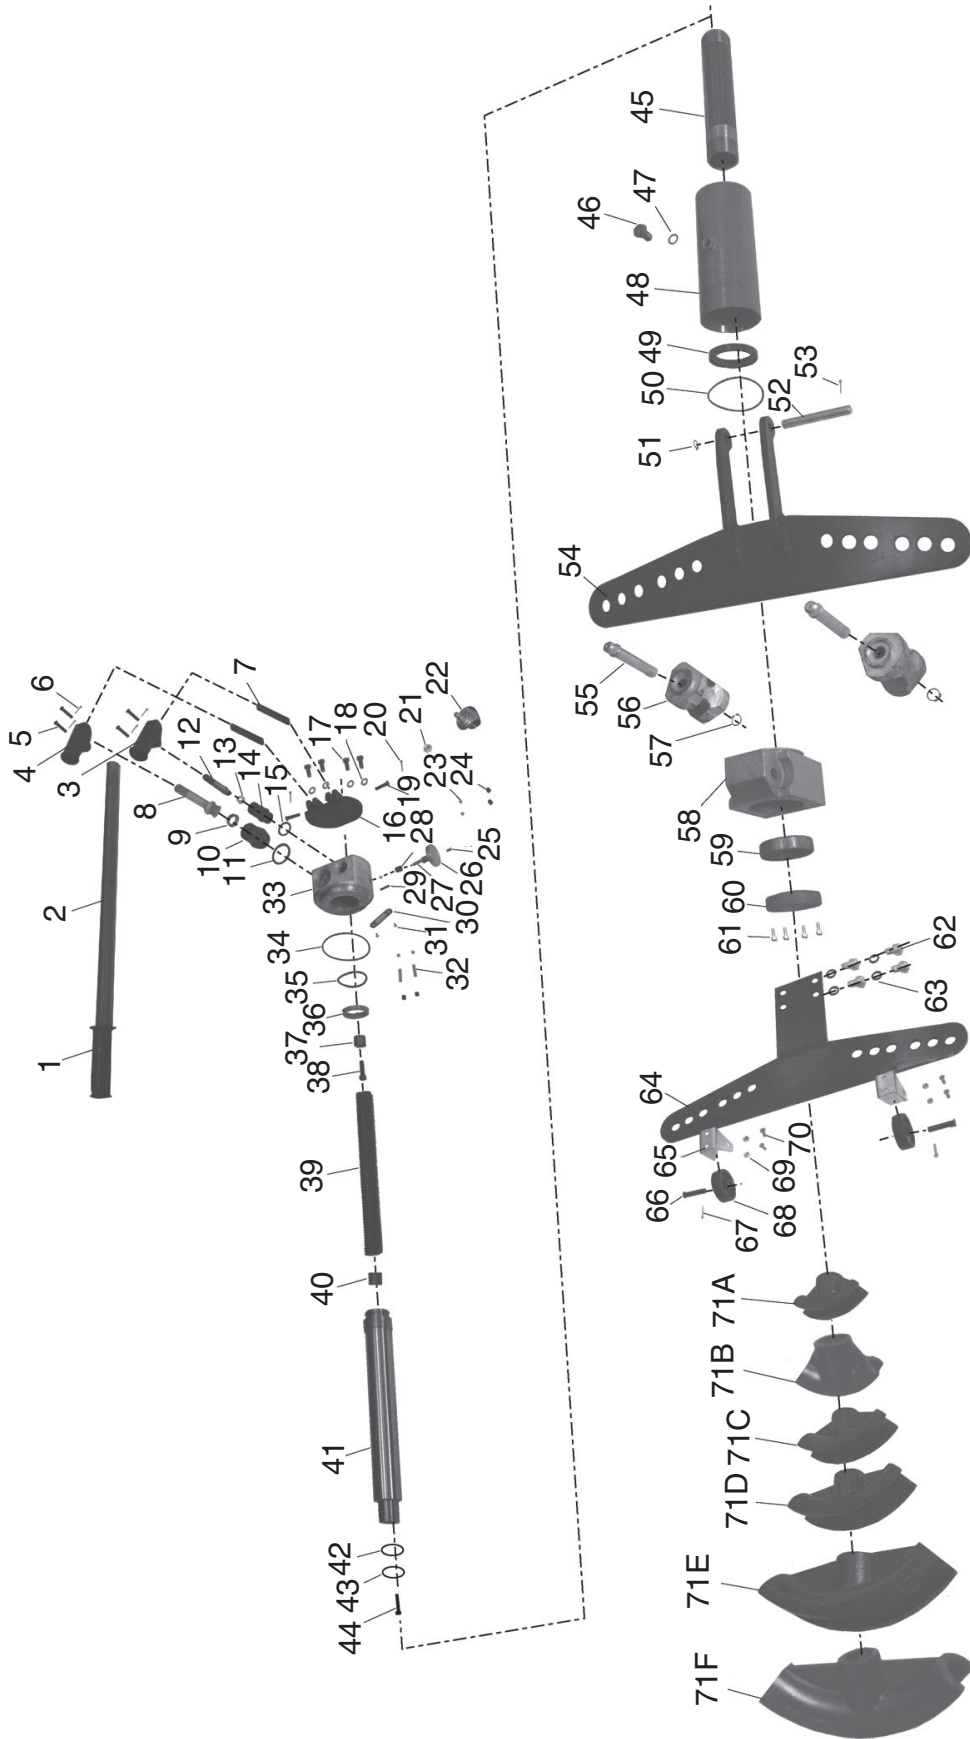

G0585 Parts Breakdown

G0585 Parts List

Ref	Part #	Description
1	P0585001	PUMP HANDLE GRIP
2	P0585002	PUMP HANDLE
3	P0585003	FORMING PUMP SUPPORT
4	P0585004	ADVANCE PUMP SUPPORT
5	P0585005	SOLID PIN 6 X 35
6	P0585006	ROLL PIN 1.5 X 16
7	P0585007	CONNECTING ROD
8	P0585008	LARGE PLUNGER ROD
9	P0585009	YX SHAPE SEAL RING D28
10	P0585010	LARGE PLUNGER CASE
11	P0585011	OIL SEAL GASKET 48 X 39 X 3
12	P0585012	SMALL PLUNGER ROD
13	P0585013	YX SHAPE SEAL RING D16
14	P0585014	SMALL PLUNGER CASE
15	P0585015	OIL SEAL GASKET 31 X 24 X 3
16	P0585016	FOOTSTEP
17	PB09M	HEX BOLT M8-1.25 X 20
18	PW01M	FLAT WASHER 8MM
19	P0585019	PIN SHAFT A6 X 28
20	P0585020	ROLL PIN 1.5 X 16
21	PN09M	HEX NUT M12-1.75
22	P0585022	UNIVERSAL WHEEL
23	P0585023	STEEL PEARL 6.5MM
24	P0585024	PLUG SCREW M8-1.25 X 10
25	PFH25M	FLAT HD SCR M4-.7 X 12
26	P0585026	RELEASE VALVE
27	P0585027	NEEDLE VALVE CORE
28	P0585028	CHAMPING RING
29	PRP78M	ROLL PIN 4 X 10
30	P0585030	OIL FILTER SCREEN
31	PS38M	PHLP HD SCR M4-.7 X 10
32	P0585032	COMPRESSION SPRING
33	P0585033	FRONT OIL CYLINDER SEAT
34	P0585034	O-RING 95 X 3.1
35	P0585035	O-RING 58 X 4
36	P0585036	YX SHAPE SEAL RING D50
37	P0585037	FRONT SPRING SEAT
38	PSB13M	CAP SCREW M8-1.25 X 30