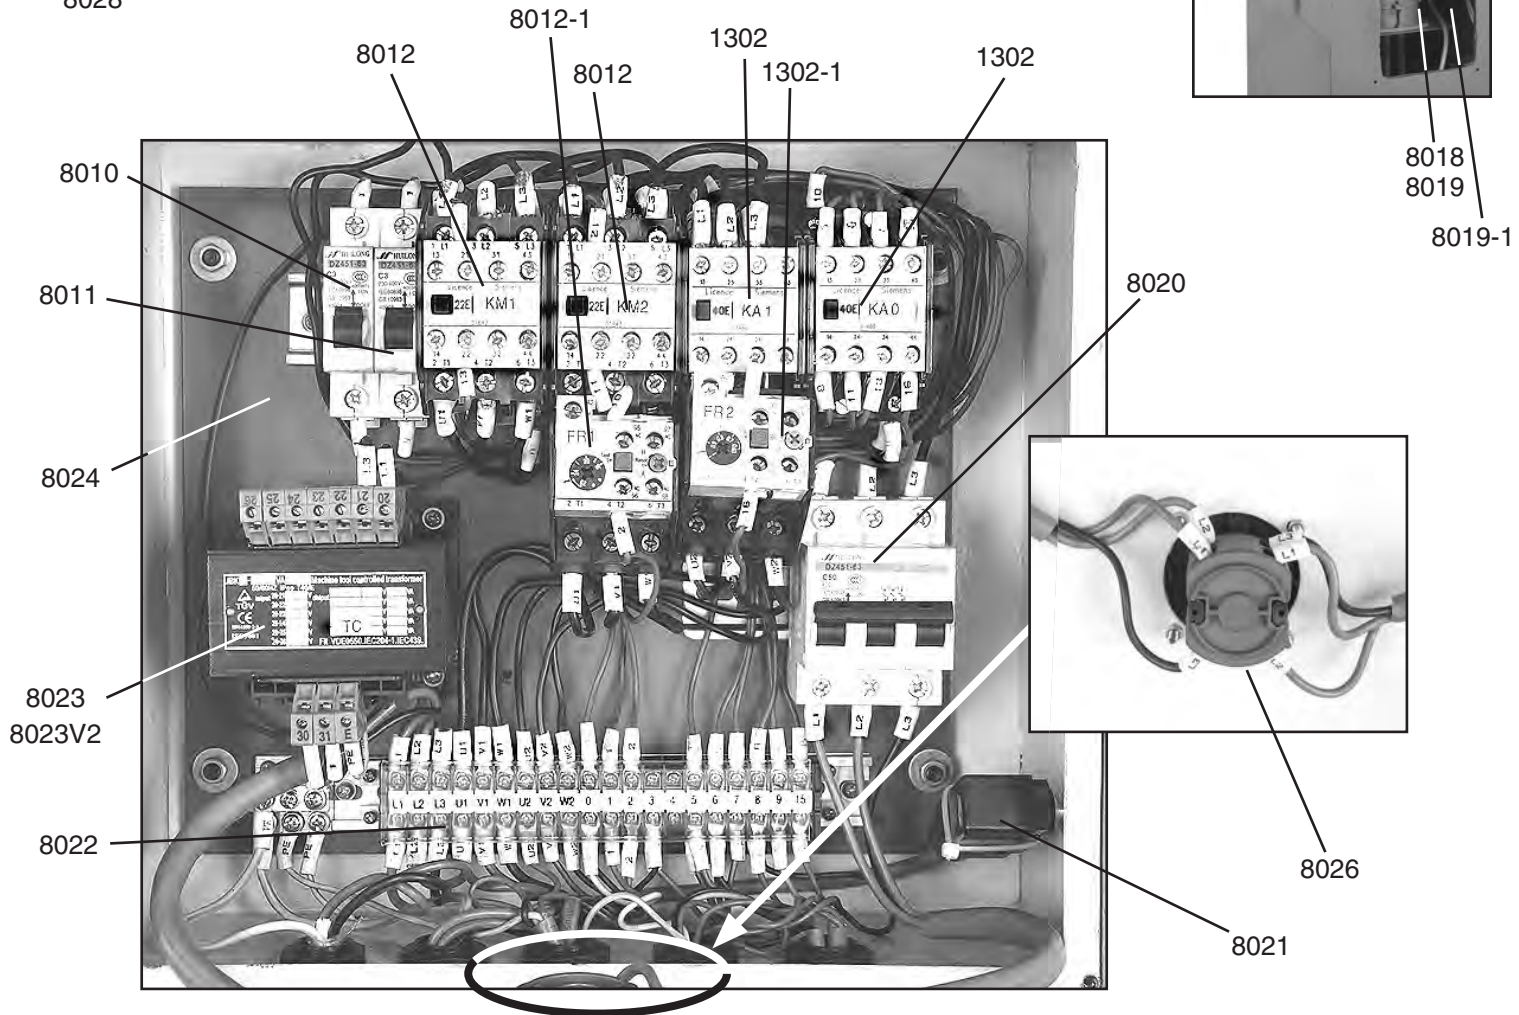

Electrical & Coolant System