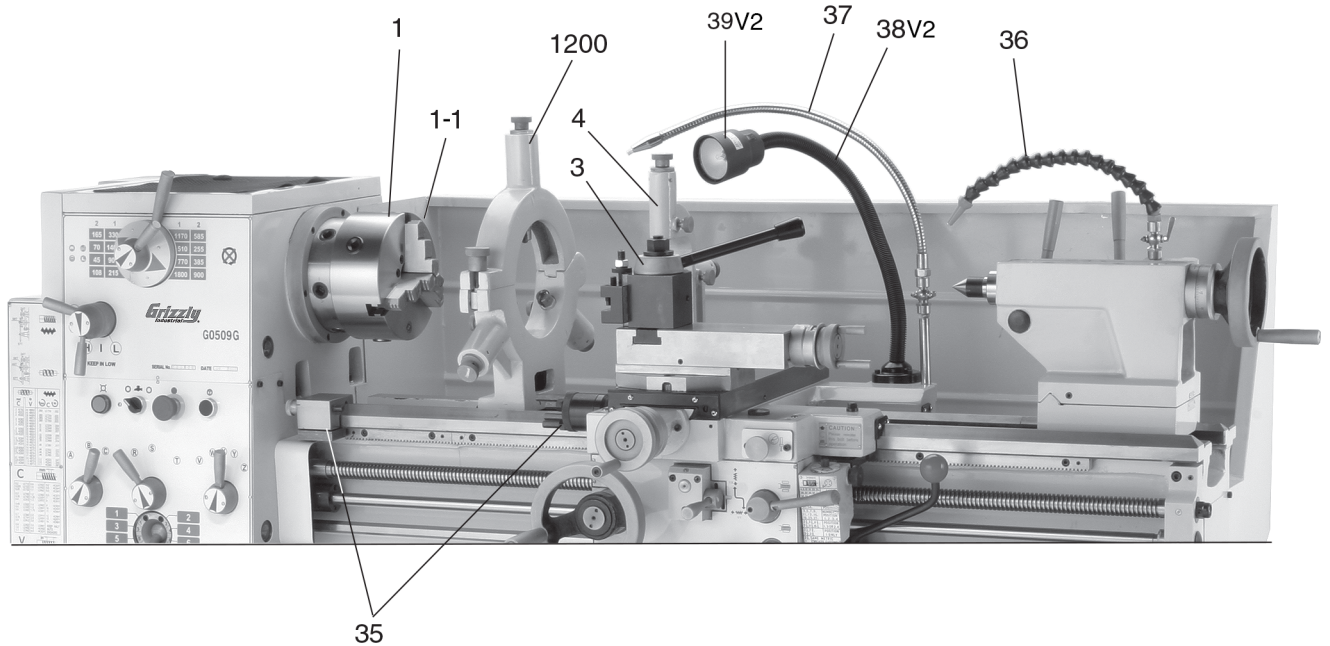

SECTION 8: PARTS

Accessories

Accessories Parts List

REF	PART #	DESCRIPTION
1	P0509G0001	8" THREE-JAW CHUCK (G0509G)
1-1	P0509G0001-1	EXTERNAL JAW SET 3-PC
1-2	P0509G0001-2	INTERNAL JAW SET 3-PC
3	P05090003	TOOL POST W/TOOL HOLDER
4	P05090004	COMPLETE FOLLOW REST
6	P05090006	14" FACEPLATE
7	P05090007	TOOL BOX
8	P05090008	TOOL HOLDER
9	P05090009	WRENCH SET
11	P05090011	CAM LOCK T-WRENCH
12	P05090012	TOOL HOLDER T-WRENCH
13	P05090013	4-JAW CHUCK T-WRENCH
14	P05090014	3-JAW CHUCK T-WRENCH
15	P05090015	4-JAW CHUCK CAMLOCK STUDS
16	P05090016	OIL BOTTLE
17	P05090017	MT#6 TO MT#4 ADAPTER

REF	PART #	DESCRIPTION
18	P05090018	CAST-IRON FEET
19	P05090019	JACKING STUDS W/NUTS
20	P05090020	HEX WRENCH SET
22	P0509G0022	SPIDER SCREW SET (G0509G)
23	P05090023	#2 PHILLIPS SCREWDRIVER
24	P05090024	#2 STANDARD SCREWDRIVER
27	P05090027	CARBIDE TIP DEAD CENTER MT#4
28	P05090028	STANDARD TIP DEAD CENTER MT#4
34	P0509034	12" FOUR-JAW UNIVERSAL CHUCK
35	P05090035	MANUAL MICROMETER STOP KIT
36	P0509G8009	TAILSTOCK COOLANT KIT (G0509G)
37	P05090037	CUTTING COOLANT HOSE KIT
38V2	P05090038V2	LED WORK LAMP ASSY
39V2	P05090039V2	LED BULB 24V MR16 (1W X 3) V3.05.15
80	P05090080	ADJUSTABLE TURRET STOP
1200	P05091200	COMPLETE STEADY REST