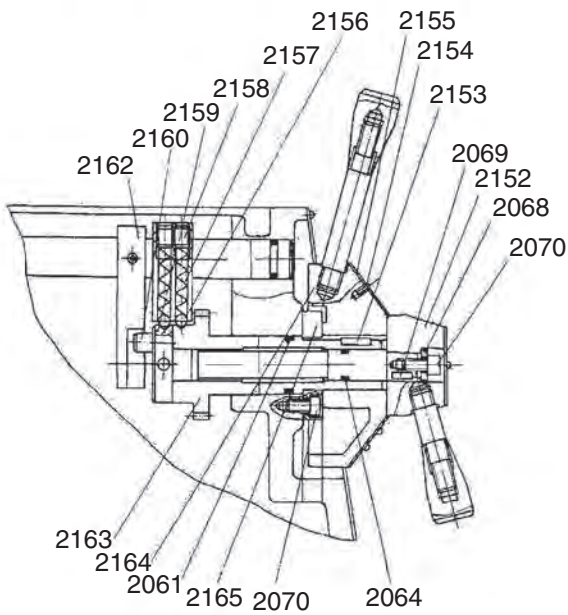

Headstock (2-3)