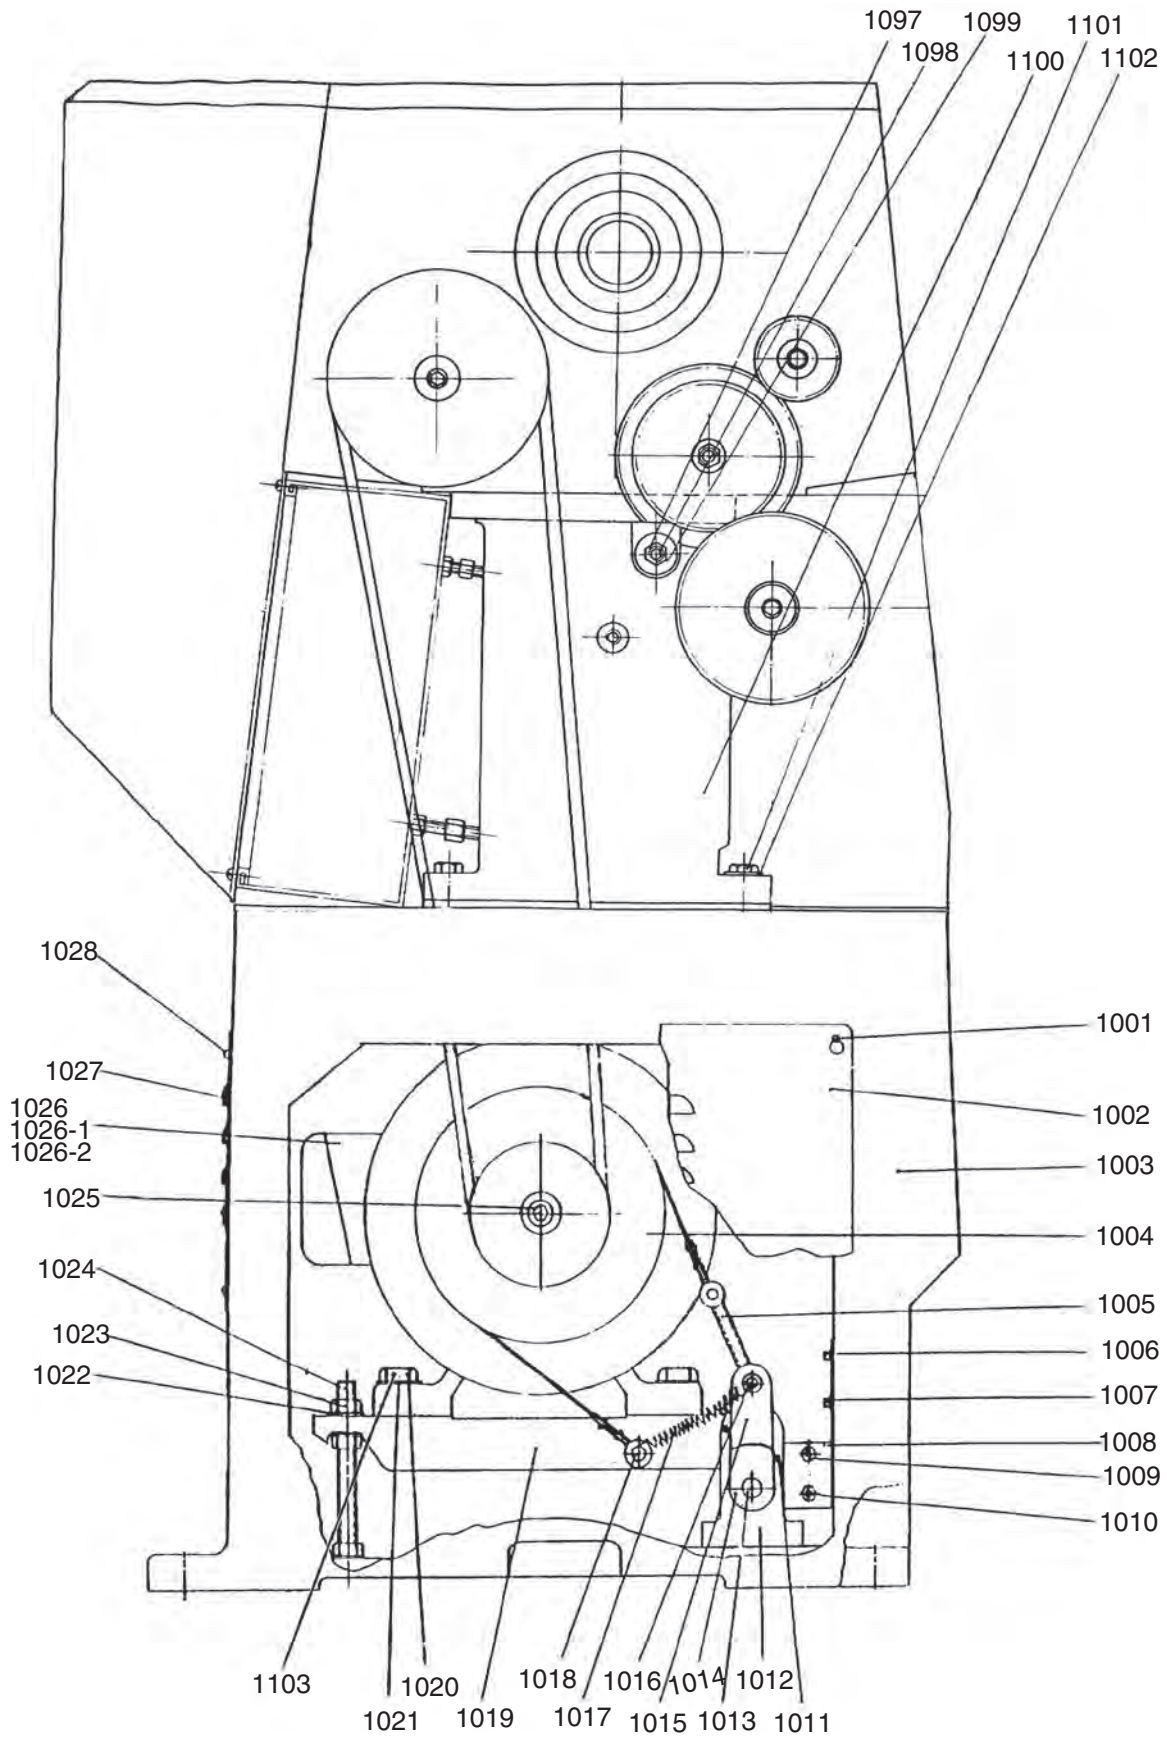

Accessories Parts List

REF	PART #	DESCRIPTION
1	P0509G0001	8" THREE-JAW CHUCK (G0509G)
1-1	P0509G0001-1	EXTERNAL JAW SET 3-PC
1-2	P0509G0001-2	INTERNAL JAW SET 3-PC
3	P05090003	TOOL POST W/TOOL HOLDER
4	P05090004	COMPLETE FOLLOW REST
6	P05090006	14" FACEPLATE
7	P05090007	TOOL BOX
8	P05090008	TOOL HOLDER
9	P05090009	WRENCH SET
11	P05090011	CAM LOCK T-WRENCH
12	P05090012	TOOL HOLDER T-WRENCH
13	P05090013	4-JAW CHUCK T-WRENCH
14	P05090014	3-JAW CHUCK T-WRENCH
15	P05090015	4-JAW CHUCK CAMLOCK STUDS
16	P05090016	OIL BOTTLE
17	P05090017	MT#6 TO MT#4 ADAPTER

REF	PART #	DESCRIPTION
18	P05090018	CAST-IRON FEET
19	P05090019	JACKING STUDS W/NUTS
20	P05090020	HEX WRENCH SET
22	P0509G0022	SPIDER SCREW SET (G0509G)
23	P05090023	#2 PHILLIPS SCREWDRIVER
24	P05090024	#2 STANDARD SCREWDRIVER
27	P05090027	CARBIDE TIP DEAD CENTER MT#4
28	P05090028	STANDARD TIP DEAD CENTER MT#4
34	P0509034	12" FOUR-JAW UNIVERSAL CHUCK
35	P05090035	MANUAL MICROMETER STOP KIT
36	P0509G8009	TAILSTOCK COOLANT KIT (G0509G)
37	P05090037	CUTTING COOLANT HOSE KIT
38V2	P05090038V2	LED WORK LAMP ASSY
39V2	P05090039V2	LED BULB 24V MR16 (1W X 3) V3.05.15
80	P05090080	ADJUSTABLE TURRET STOP
1200	P05091200	COMPLETE STEADY REST

Frame, Ways, & Stand (1-2)