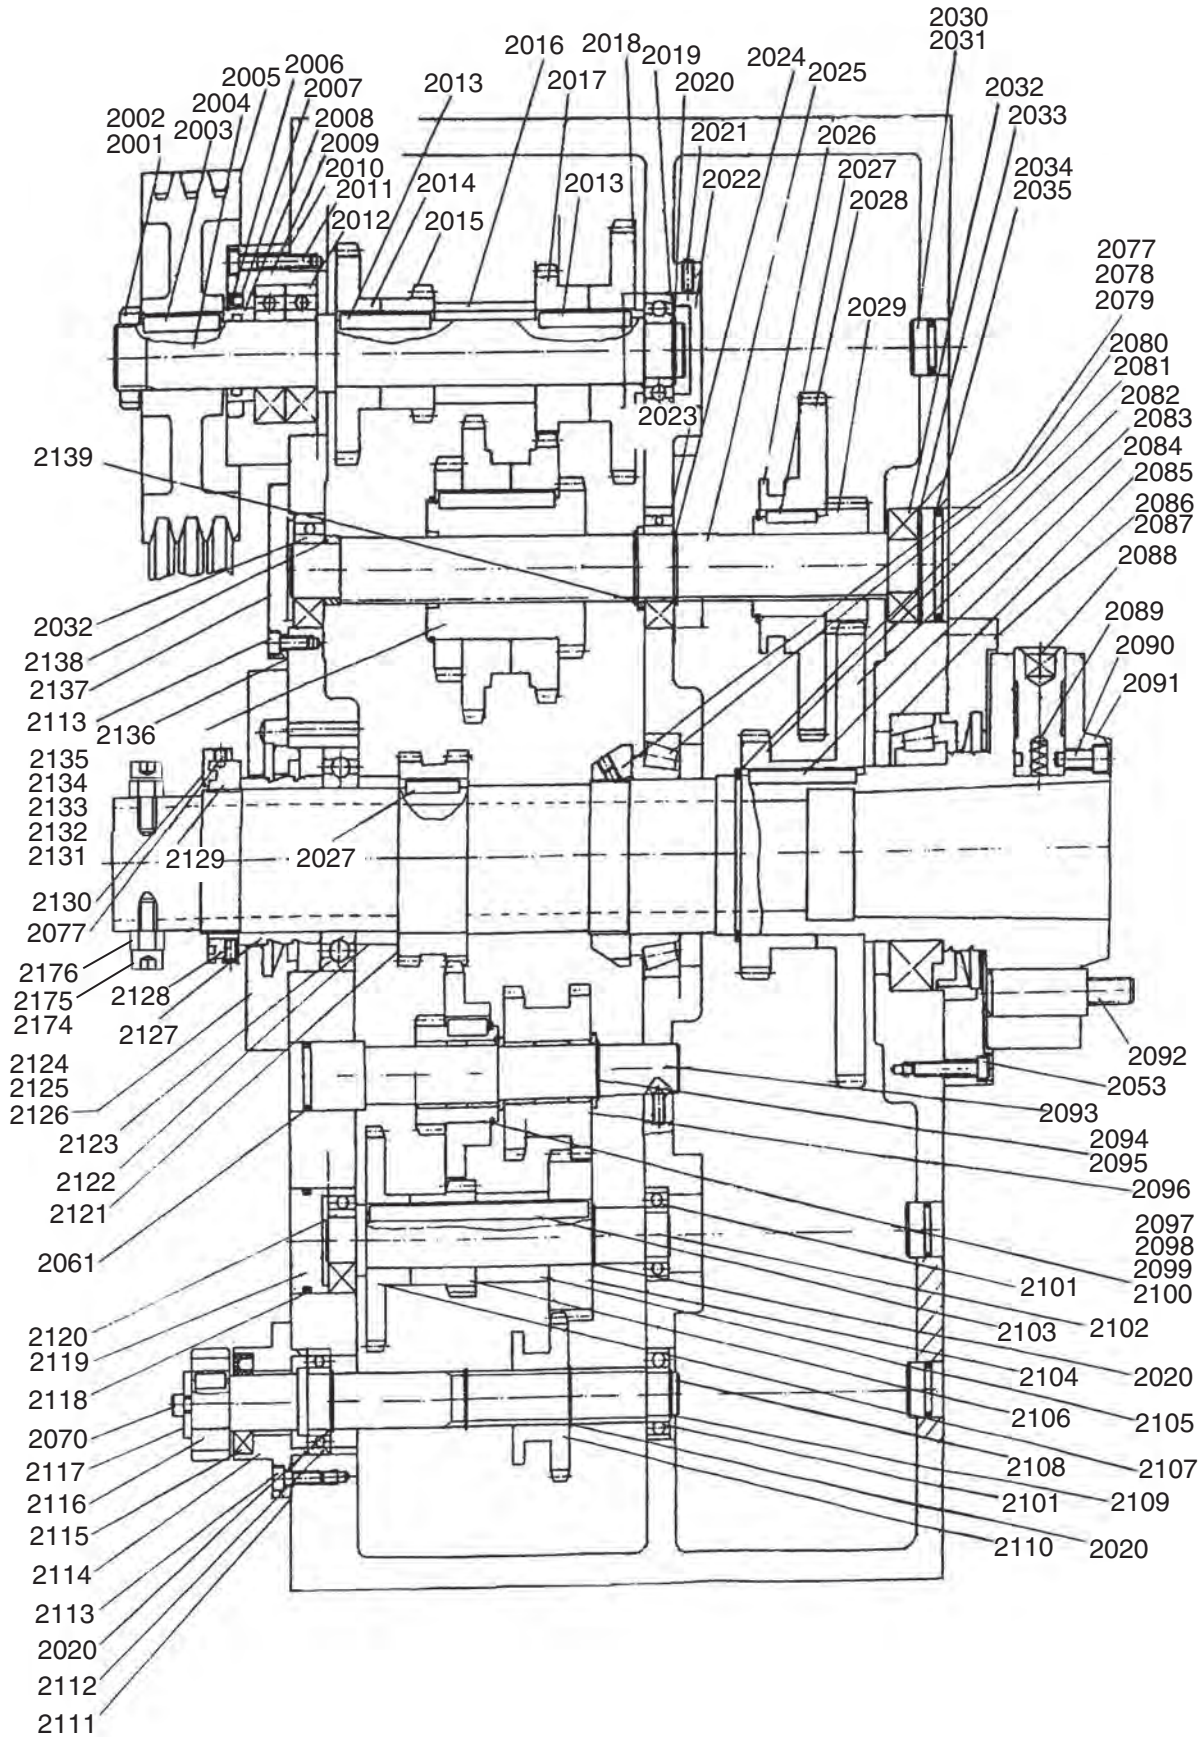

Headstock (1-3)