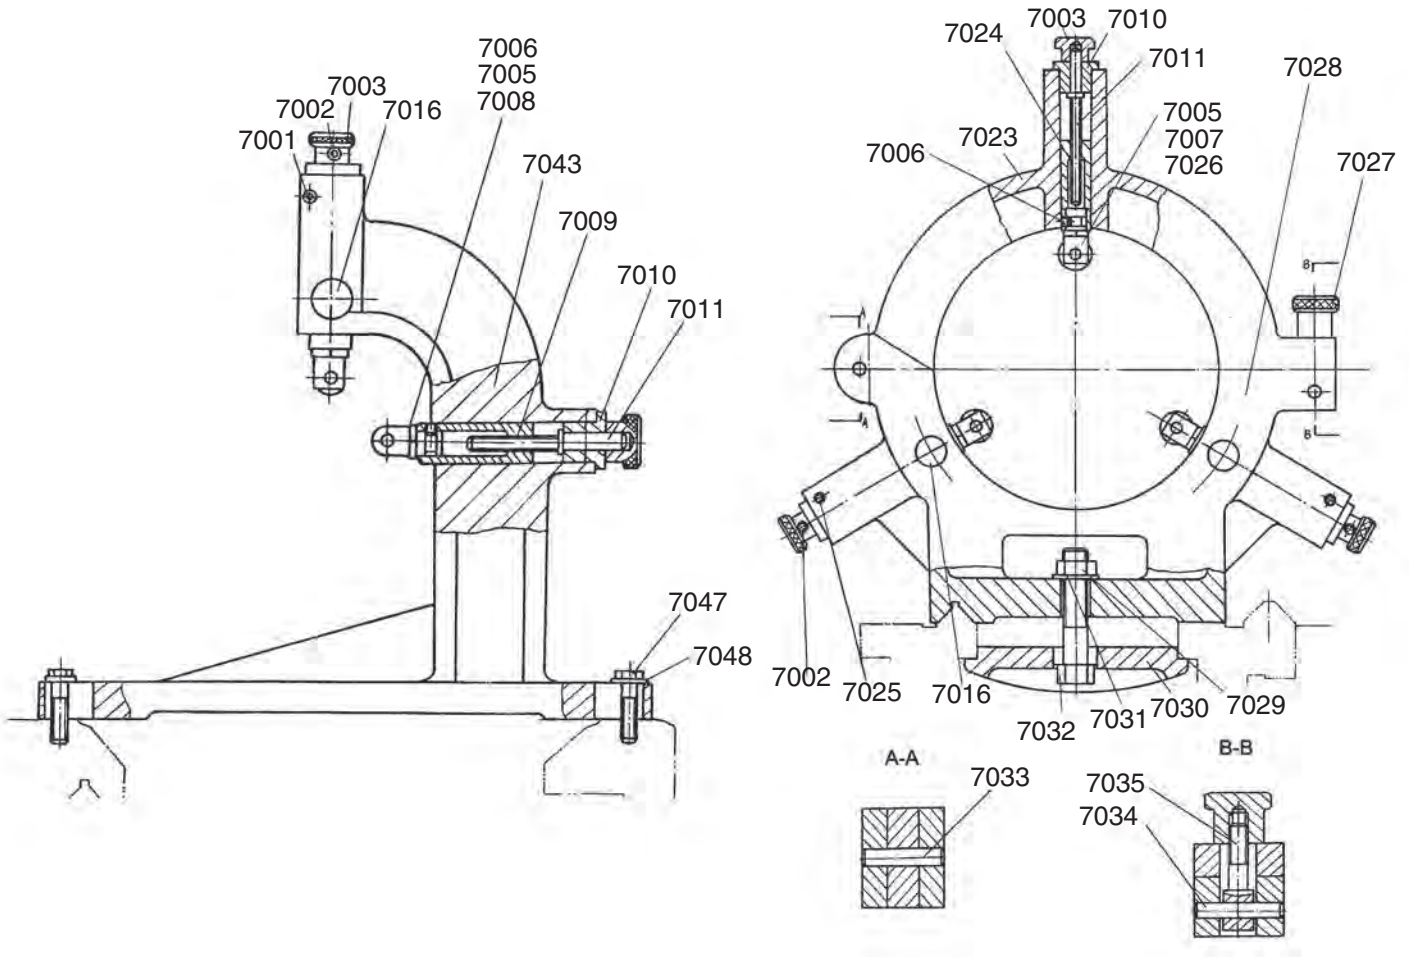

Steady Rest & Follow Rest

Steady Rest & Follow Rest Parts List

REF	PART #	DESCRIPTION
7001	PRP26M	ROLL PIN 5 X 26MM
7002	PSS03M	SET SCREW M6-1 X 8
7003	P05097003	KNURLED KNOB
7005	P05097005	SUPPORT SHAFT
7006	PSS02M	SET SCREW M6-1 X 6
7007	P05097007	BALL BEARING W/WHEEL
7008	P626ZZ	BALL BEARING 626ZZ
7009	P05097009	SLEEVE
7010	P05097010	FLANGE BUSHING
7011	P05097011	SCREW SHAFT
7016	P05097016	KNURLED THUMB KNOB M10-1.5 X 25
7023	P05097023	UPPER CASTING
7024	P05097024	SLEEVE

REF	PART #	DESCRIPTION
7028	P05097028	LOWER CASTING
7027	P05097027	LARGE KNURLED KNOB
7029	PN13M	HEX NUT M16-2
7030	P05097030	CLAMPING BRACKET
7031	PW08M	FLAT WASHER 16MM
7032	PB159M	HEX BOLT M16-2 X 80
7025	PRP45M	ROLL PIN 5 X 32MM
7033	P05097033	DOWEL PIN 10 X 50MM
7035	P05097035	CLAMPING SCREW
7034	PRP80M	ROLL PIN 10 X 50mm
7043	P05097043	FOLLOW REST CASTING
7047	PSB47M	CAP SCREW M10-1.5 X 40
7048	PW04M	FLAT WASHER 10MM