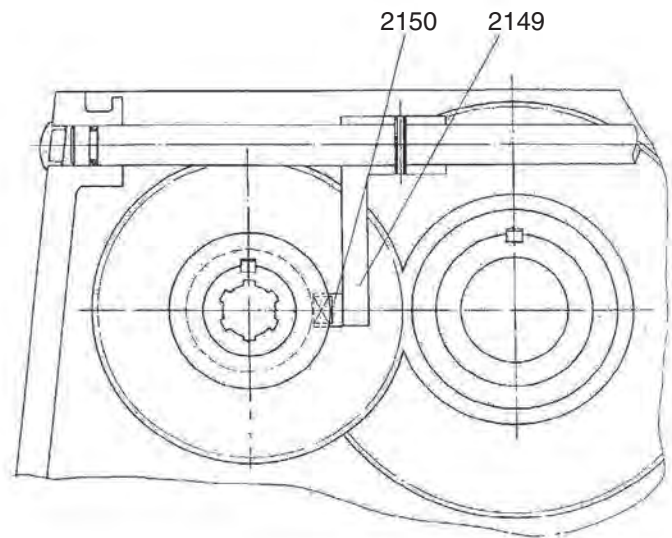

Headstock (2-3)