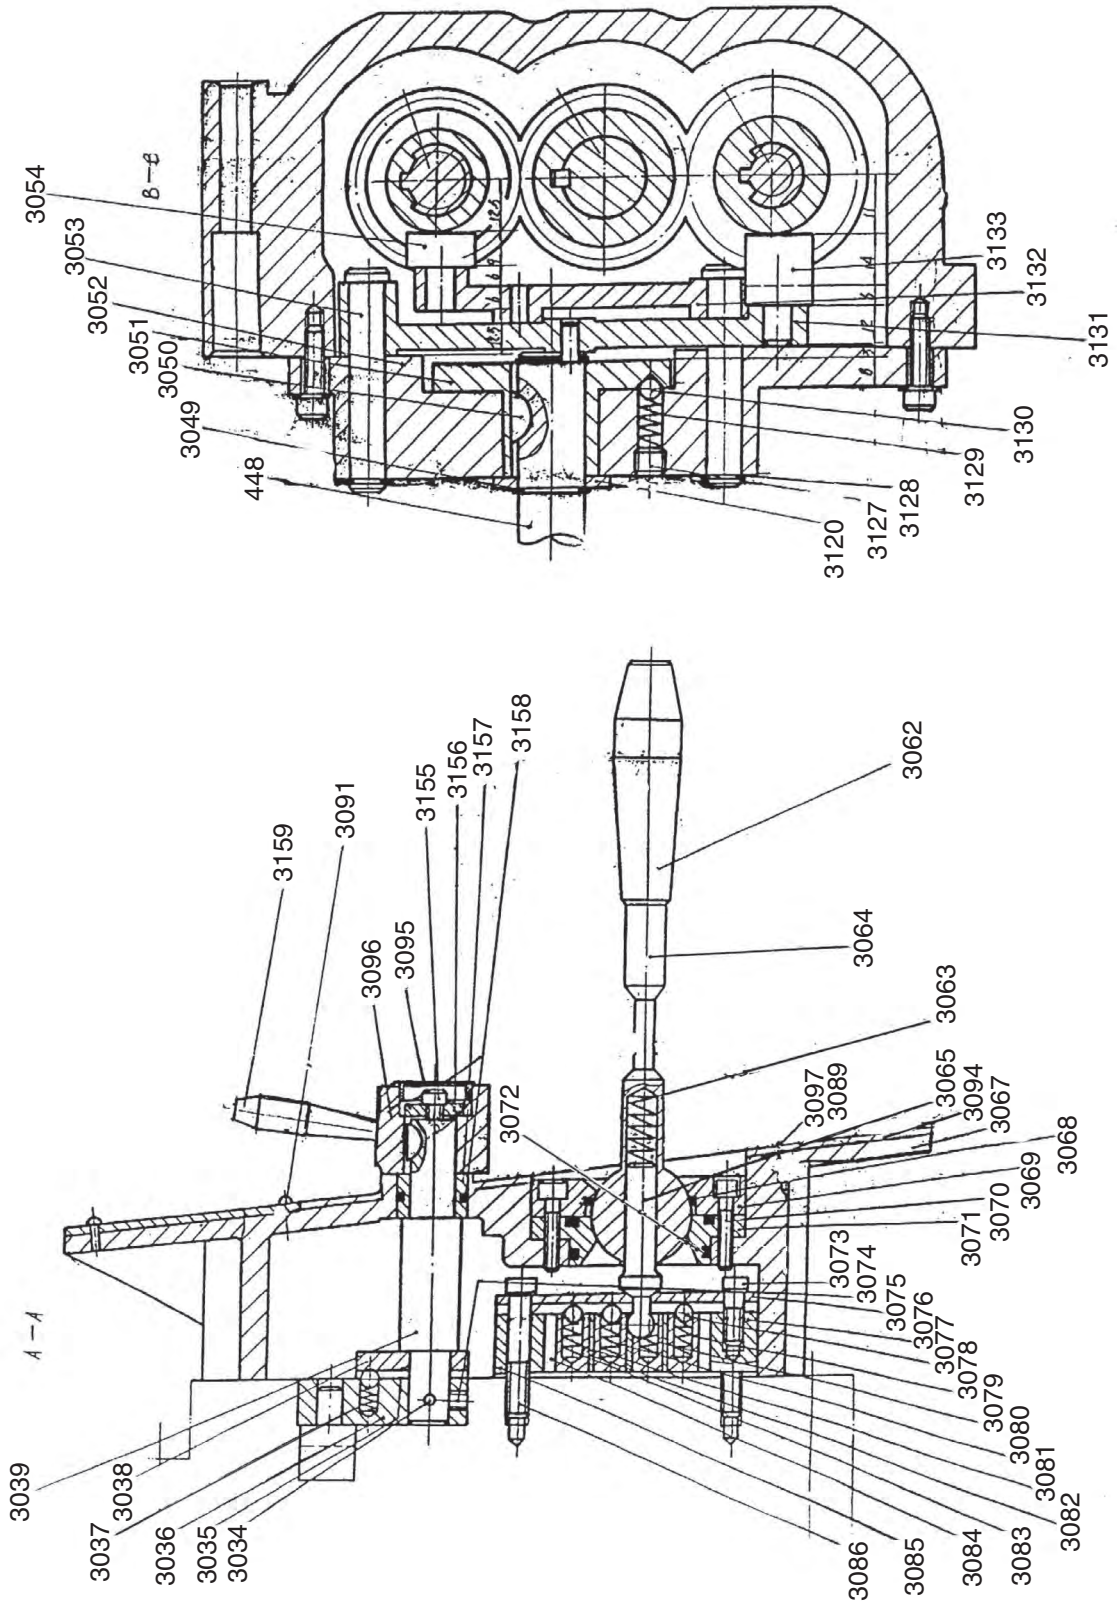

Gearbox (3-3)