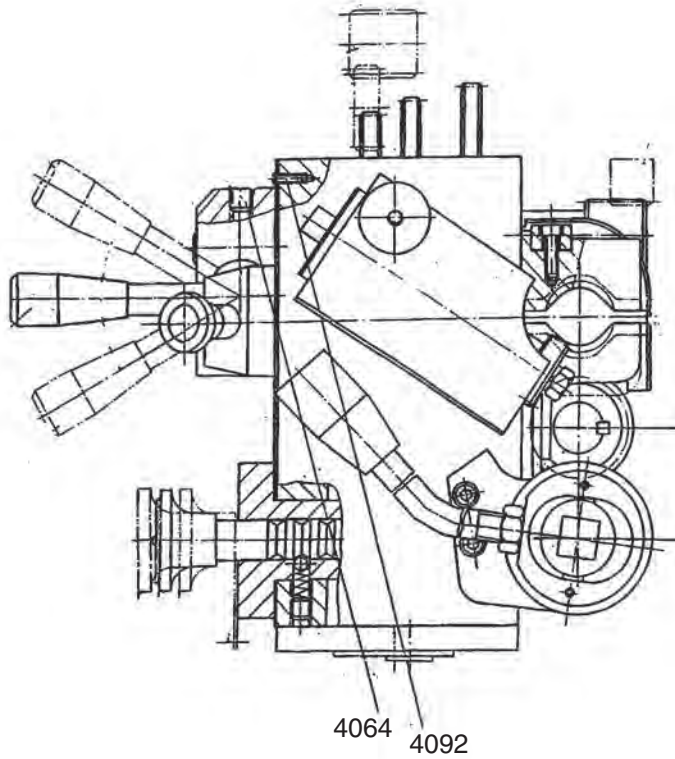

Apron (2-2)