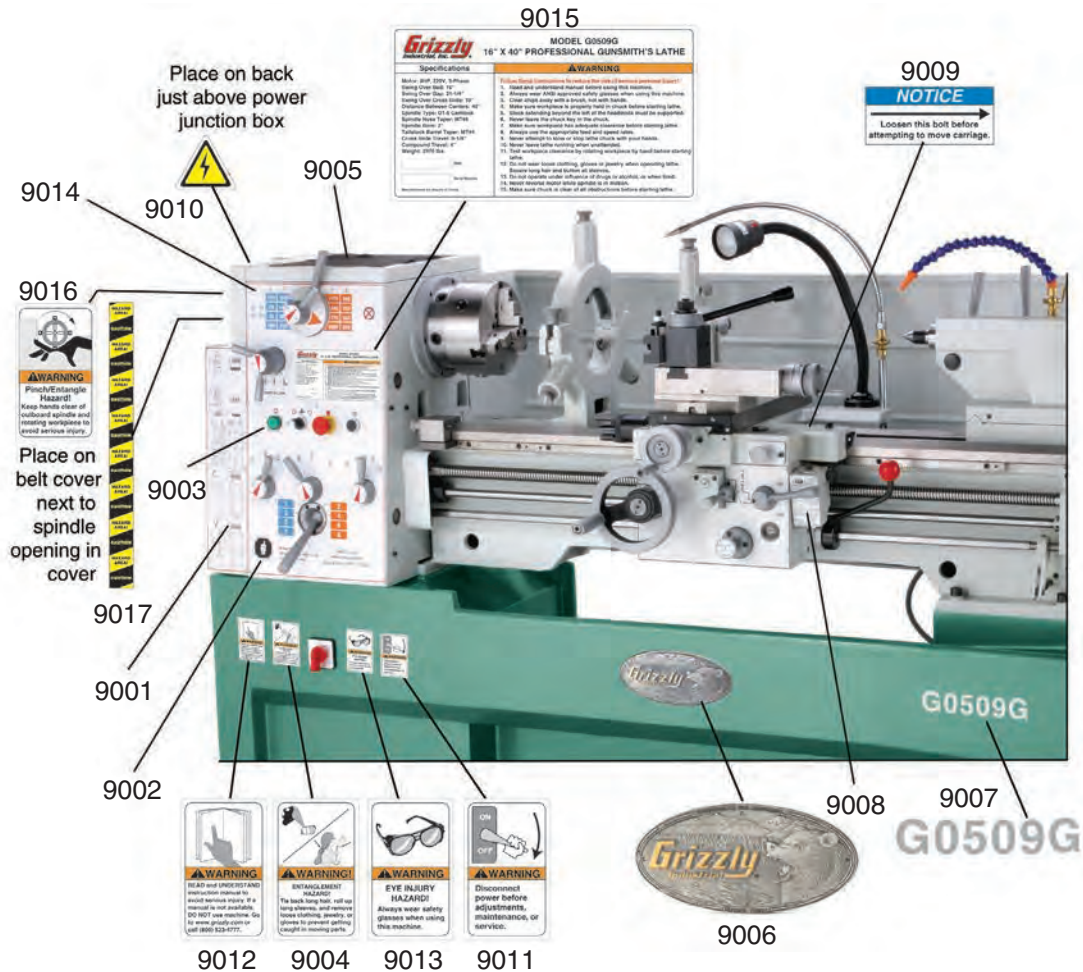

Labels & Placement

REF	PART #	DESCRIPTION
9001	P05099001	THREADING CHART
9002	P05099002	GEARBOX PANEL
9003	P05099003	SWITCH PANEL
9004	P05099004	ENTANGLEMENT SLEEVES LABEL
9005	P05099005	RUBBER MAT
9006	G8589	GRIZZLY LOGO PLATE
9007	P05099007	MODEL NUMBER LABEL (G0509)
	P0509G9007	MODEL NUMBER LABEL (G0509G)
9008	P05099008	THREAD DIAL CHART
9009	P05099009	UNLOCK CARRIAGE LABEL

REF	PART #	DESCRIPTION
9010	PLABEL-14	ELECTRICITY LABEL
9011	PLABEL-36	DISCONNECT POWER LABEL
9012	PLABEL-12	READ MANUAL LABEL
9013	PLABEL-11	SAFETY GLASSES LABEL
9014	P05099014	HEADSTOCK PANEL
9015	P05099015	DATA LABEL (G0509)
	P0509G9015	DATA LABEL (G0509G)
9016	P0509G9016	ENTANGLEMENT LABEL (G0509G)
9017	P0509G9017	WARNING TAPE (G0509G)

⚠️ WARNING

Safety labels warn about machine hazards and ways to prevent injury. The owner of this machine **MUST** maintain the original location and readability of the labels on the machine. If any label is removed or becomes unreadable, **REPLACE** that label before using the machine again. Contact Grizzly at (800) 523-4777 or www.grizzly.com to order new labels.