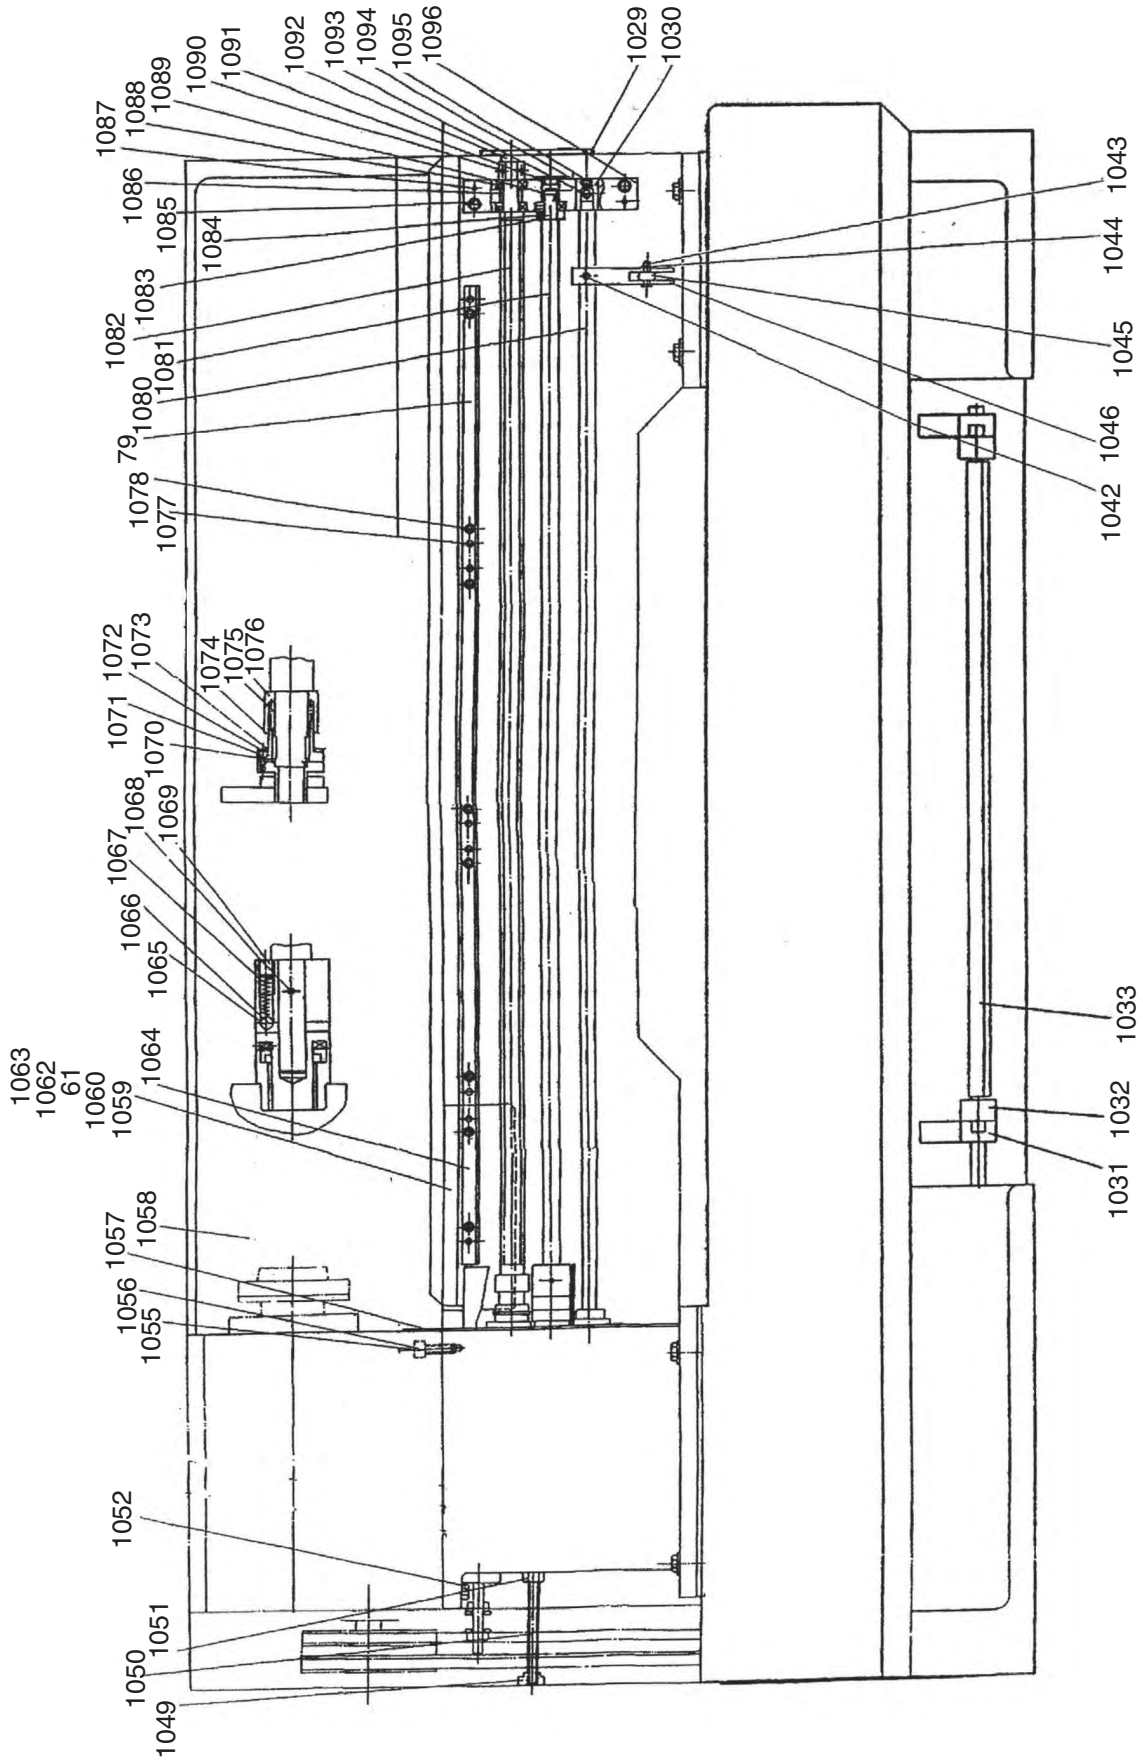

Frame, Ways, & Stand (2-2)