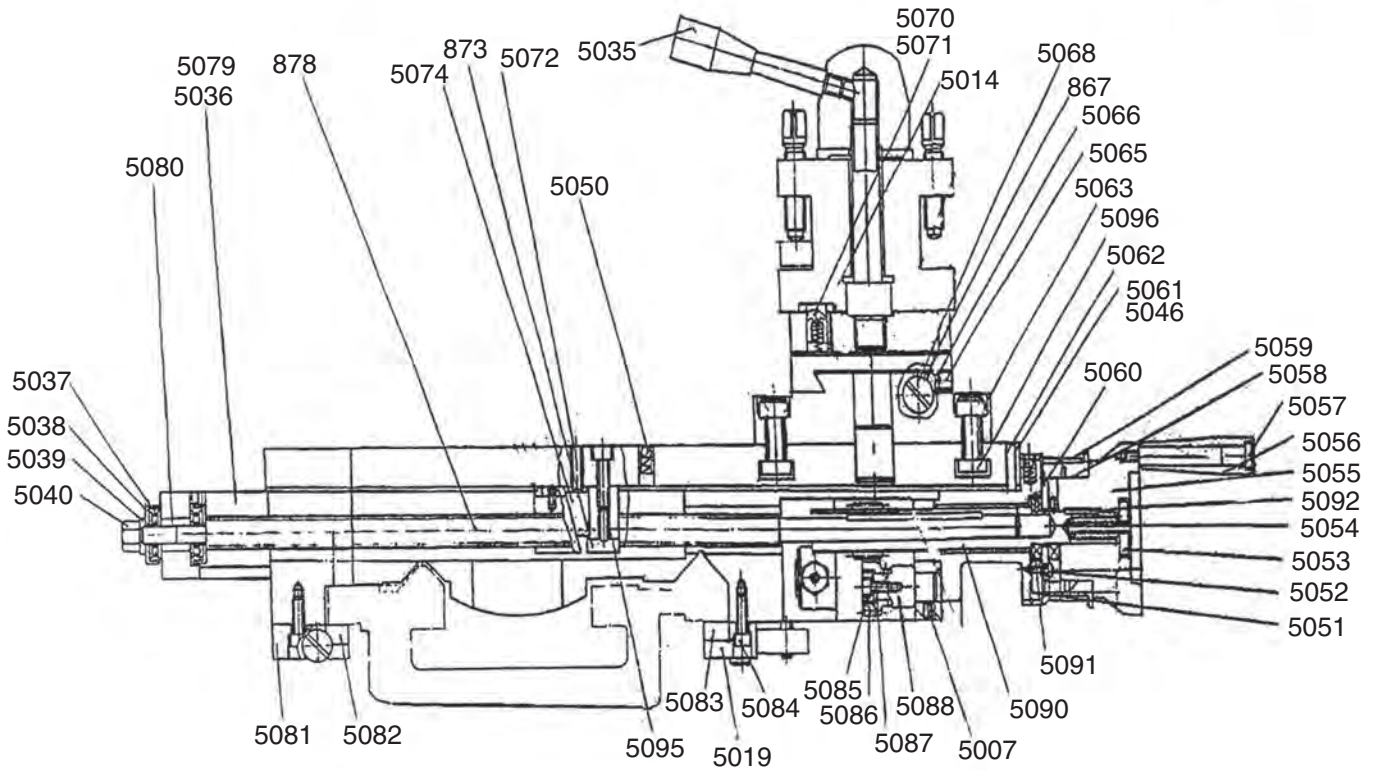

Cross Slide, Compound Rest, Oil Pump