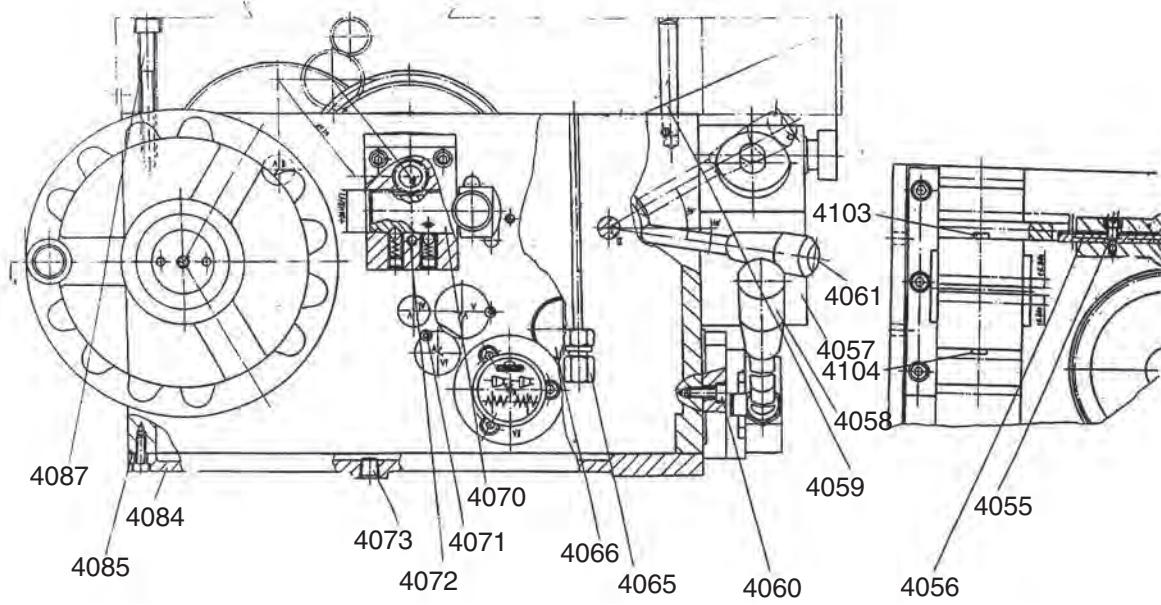

Apron (2-2)