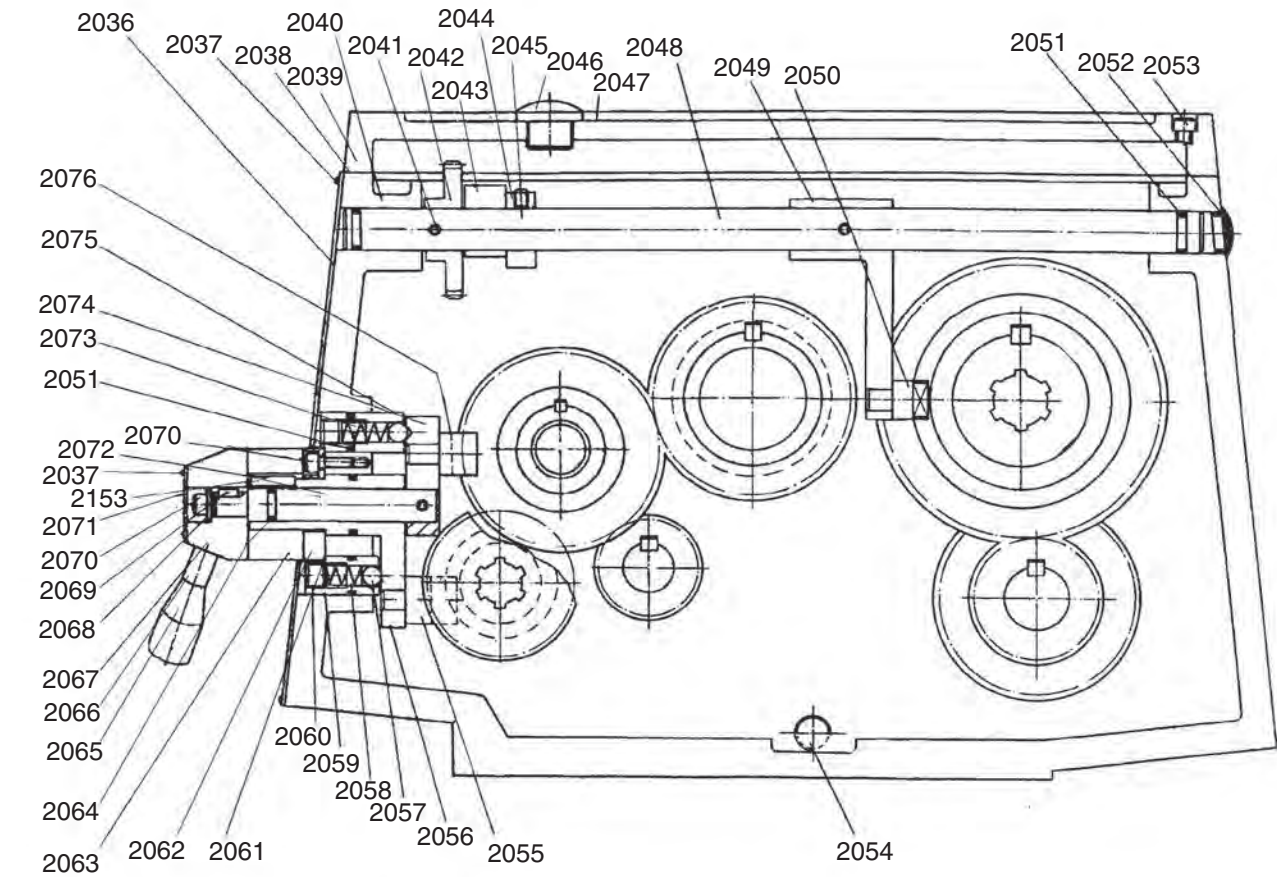

Headstock (2-3)