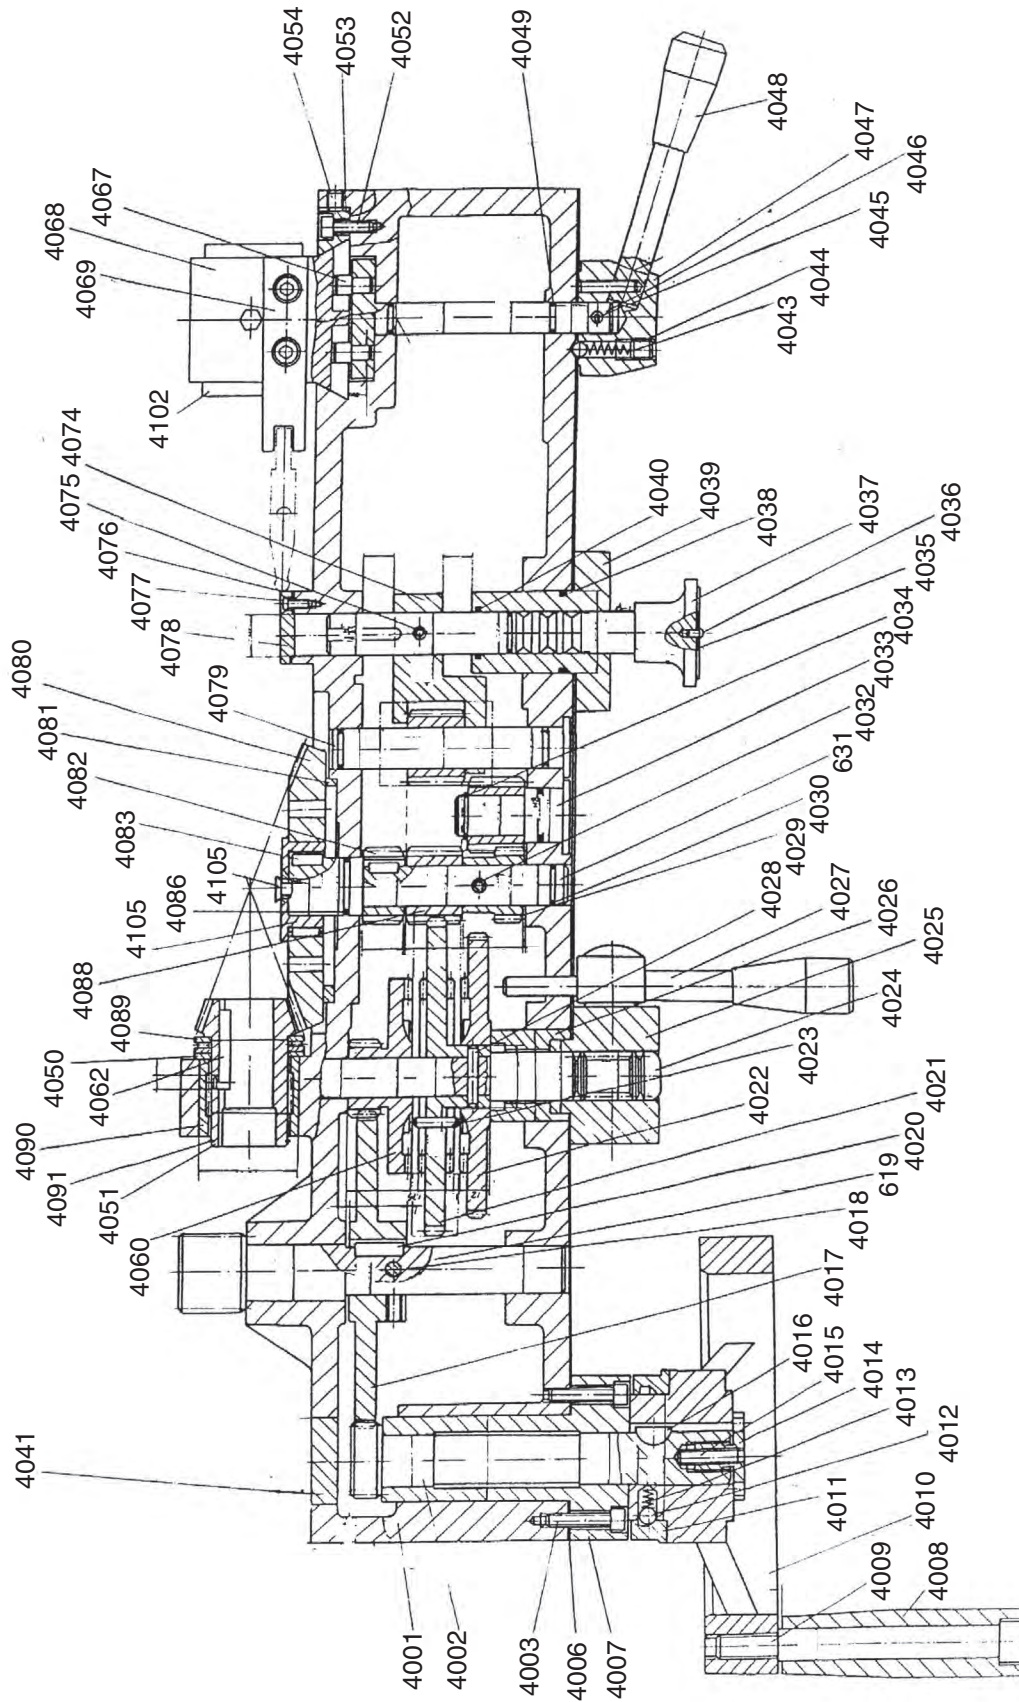

Apron (1-2)