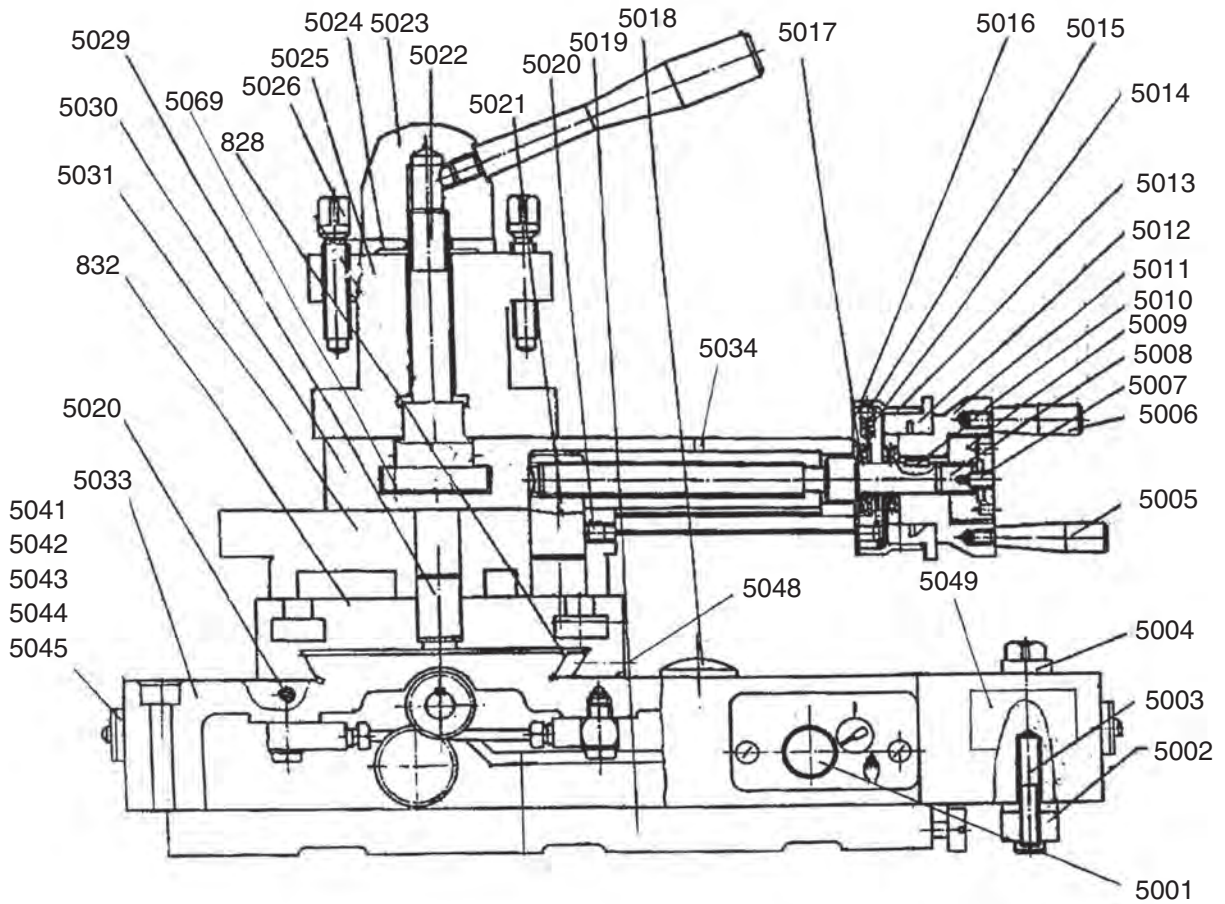

Cross Slide, Compound Rest, Oil Pump