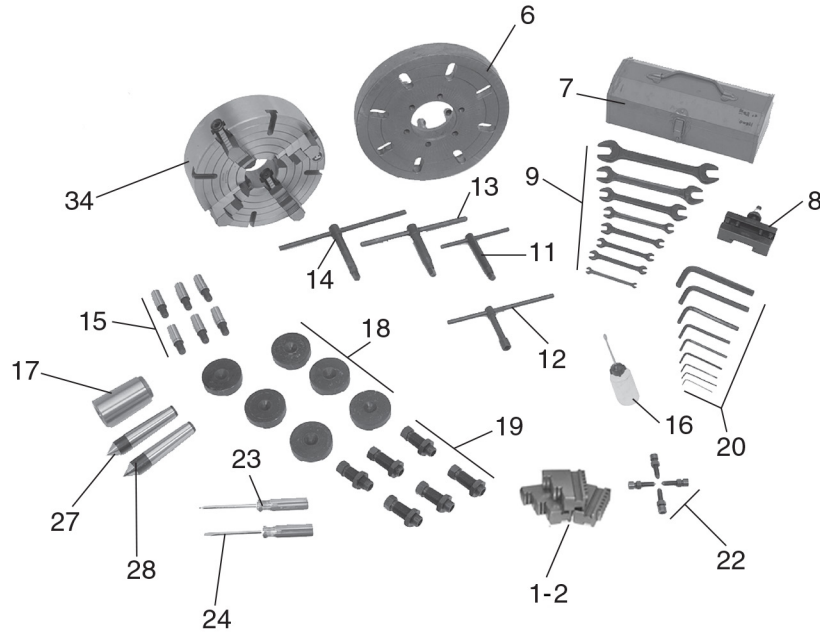

SECTION 8: PARTS

Accessories

Accessories Parts List

REF	PART #	DESCRIPTION
1	P0509G0001	8" THREE-JAW CHUCK (G0509G)
1-1	P0509G0001-1	EXTERNAL JAW SET 3-PC
1-2	P0509G0001-2	INTERNAL JAW SET 3-PC
3	P05090003	TOOL POST W/TOOL HOLDER
4	P05090004	COMPLETE FOLLOW REST
6	P05090006	14" FACEPLATE
7	P05090007	TOOL BOX
8	P05090008	TOOL HOLDER
9	P05090009	WRENCH SET
11	P05090011	CAM LOCK T-WRENCH
12	P05090012	TOOL HOLDER T-WRENCH
13	P05090013	4-JAW CHUCK T-WRENCH
14	P05090014	3-JAW CHUCK T-WRENCH
15	P05090015	4-JAW CHUCK CAMLOCK STUDS
16	P05090016	OIL BOTTLE
17	P05090017	MT#6 TO MT#4 ADAPTER