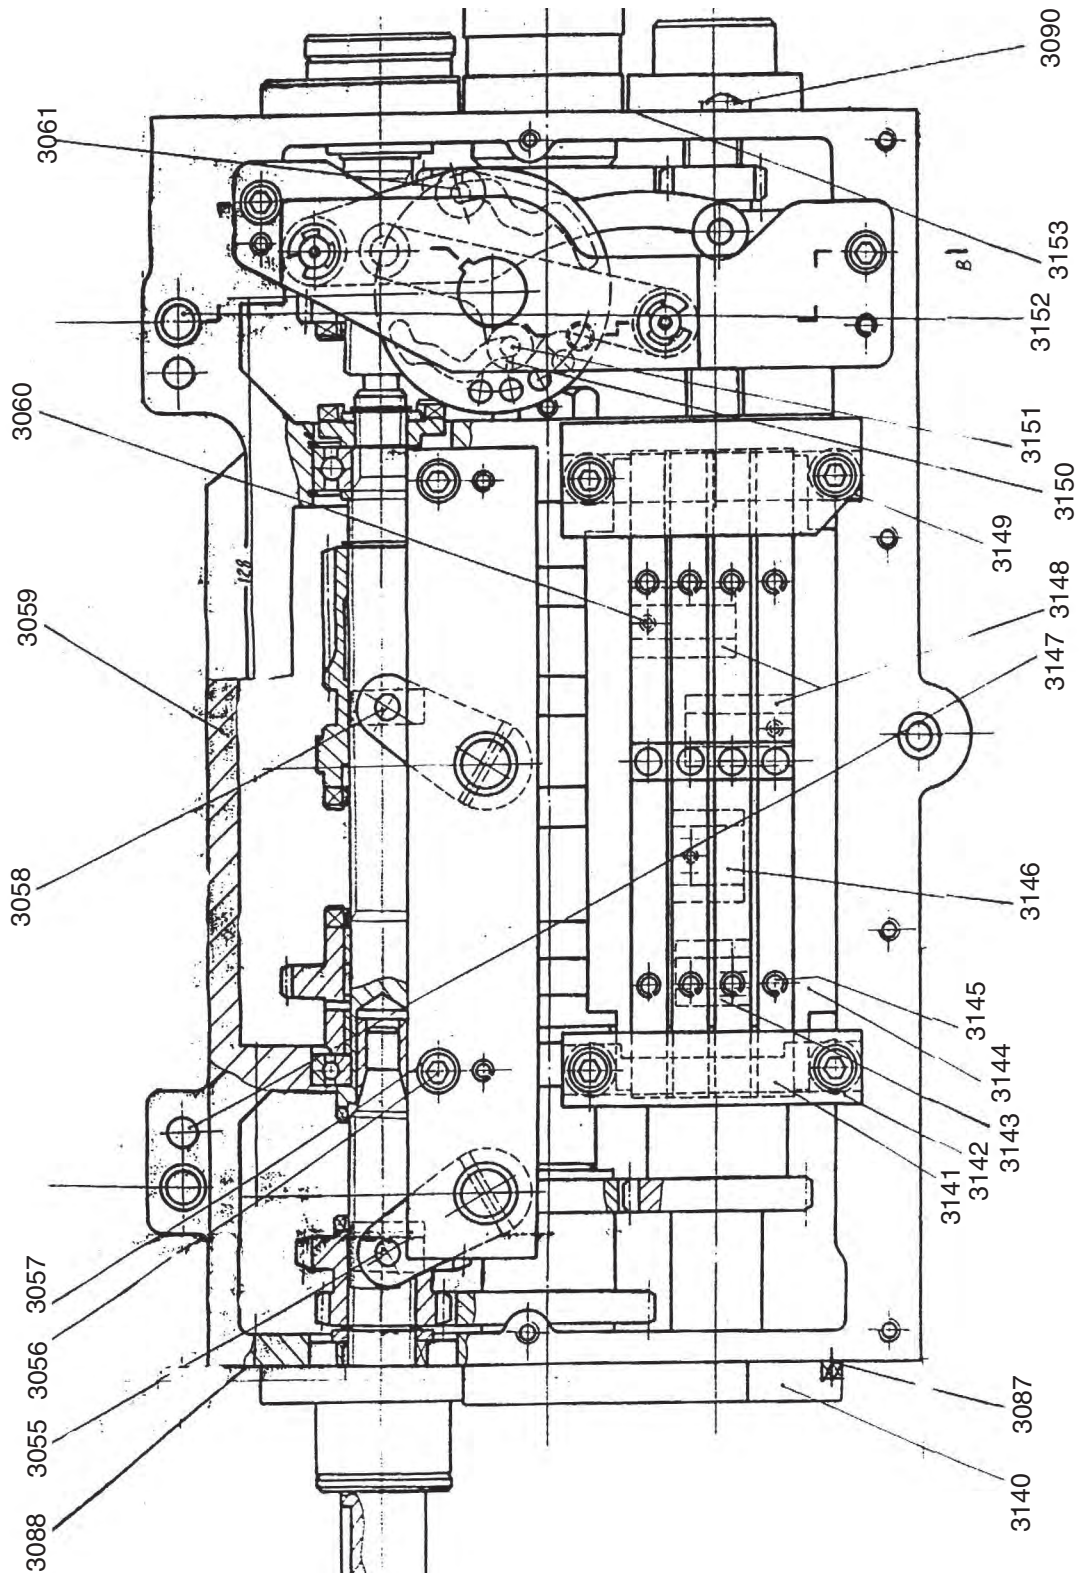

Gearbox (2-3)