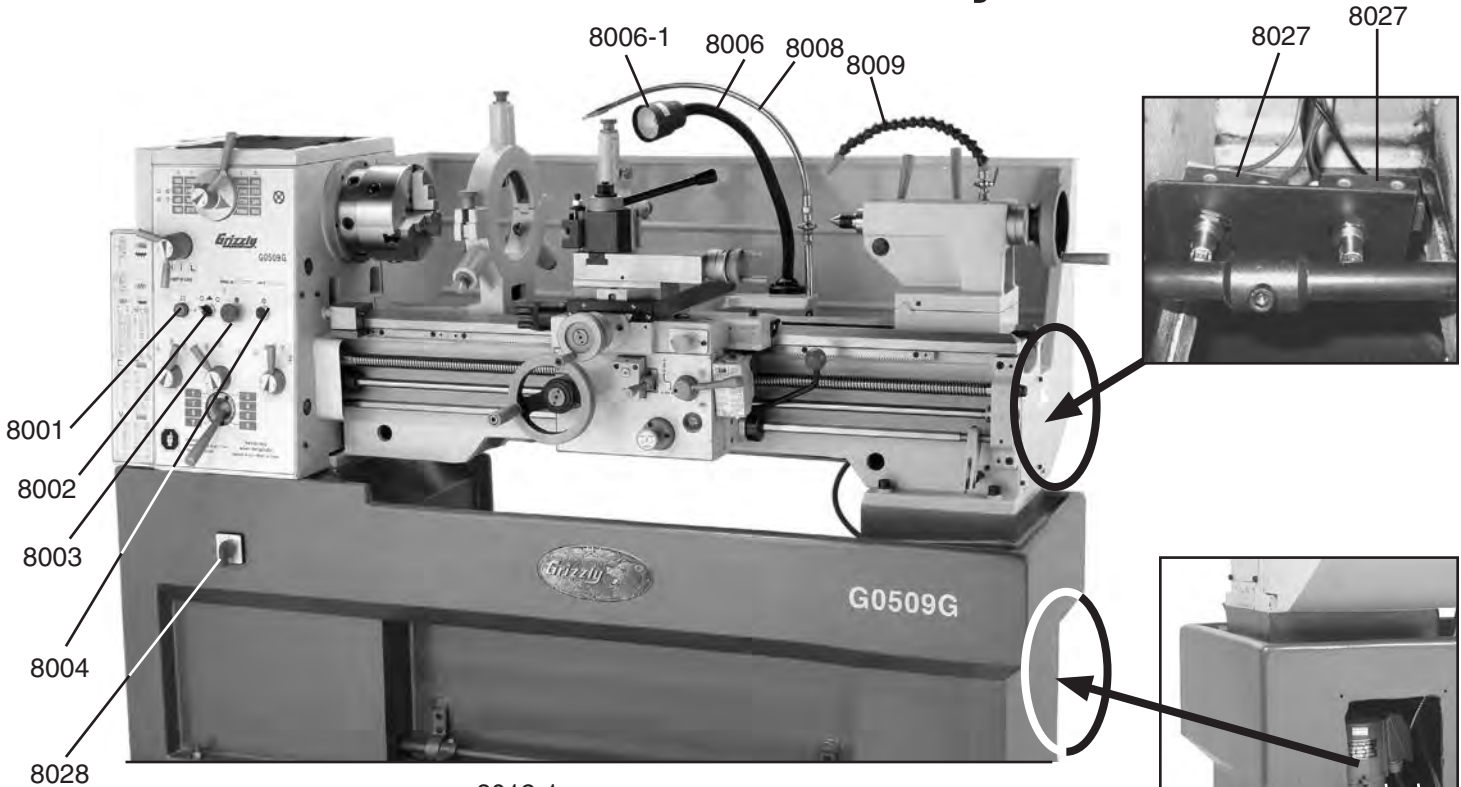

Electrical & Coolant System