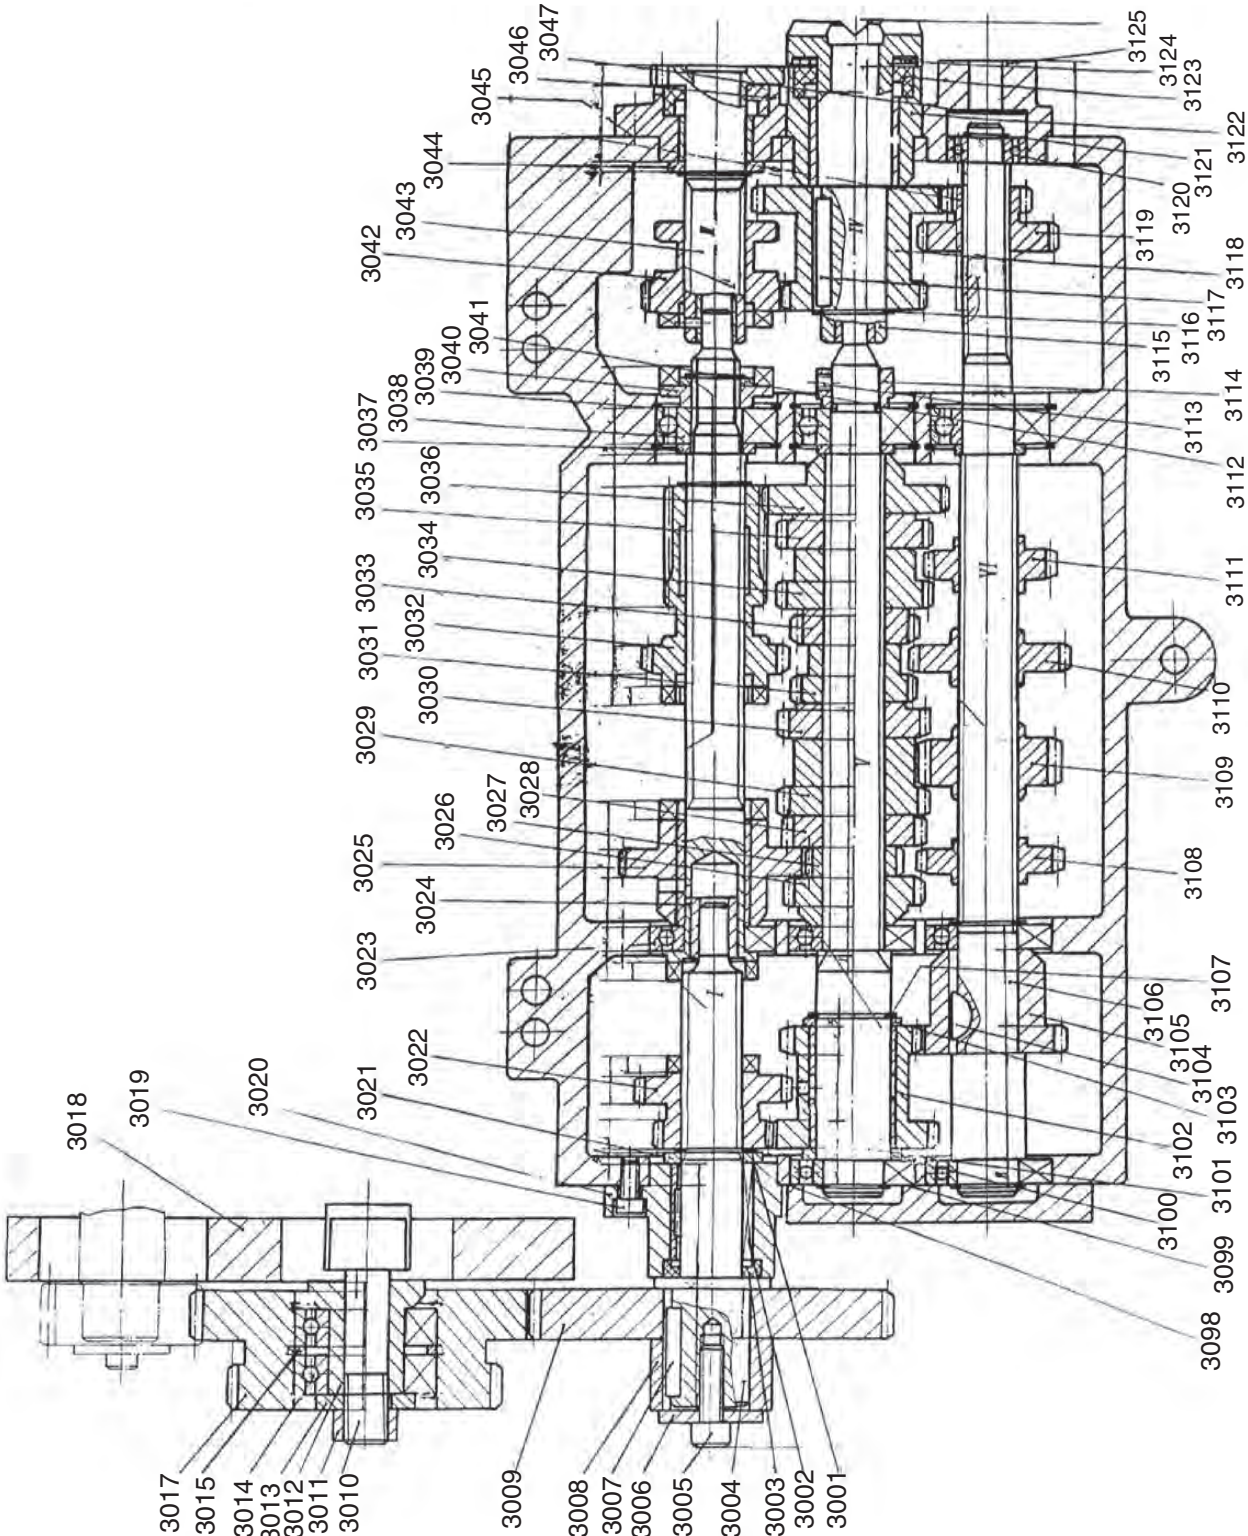

Gearbox (1-3)