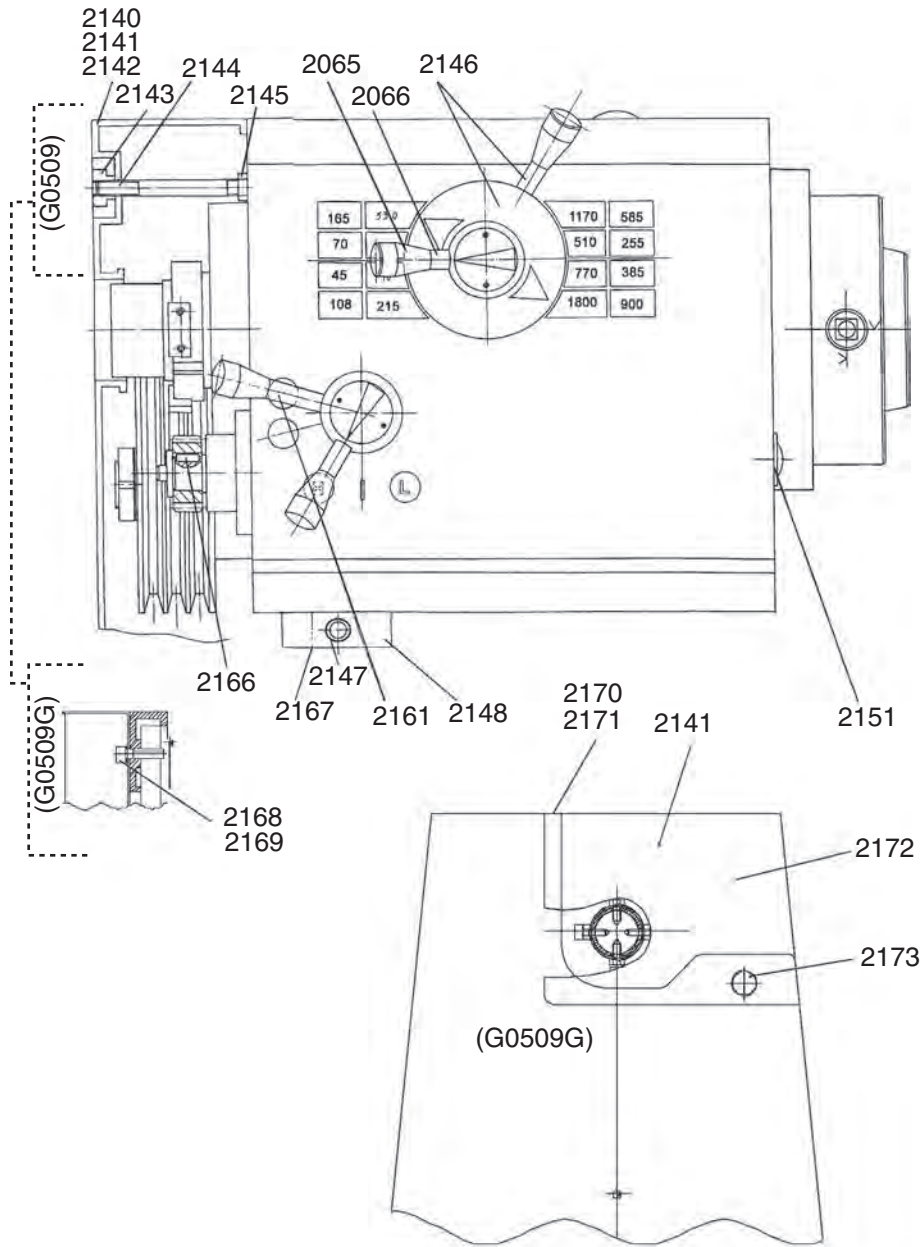

Headstock (3-3)