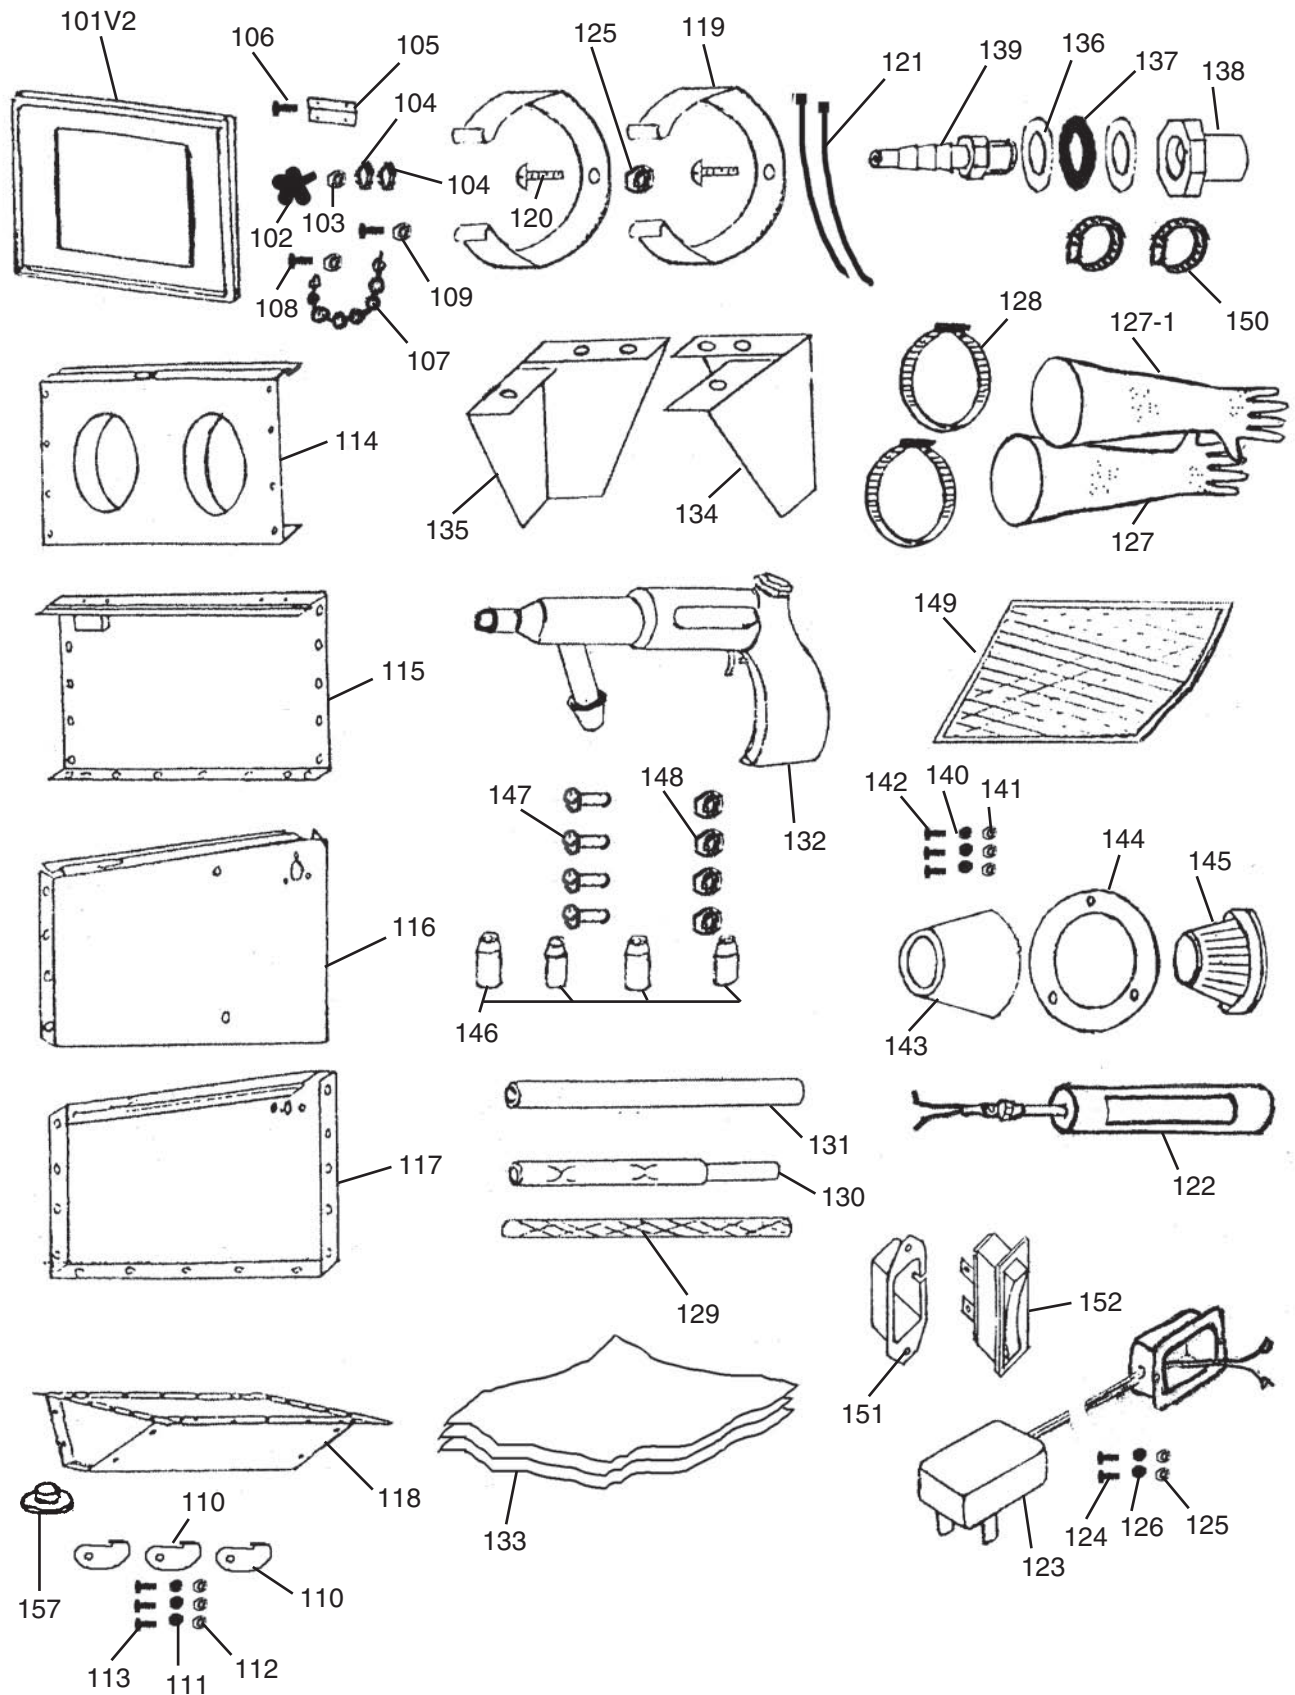

# Parts Breakdown (G0476)

# Parts List (G0476)

REF	PART #	DESCRIPTION
101V2	P0476101V2	WINDOW FRAME & GLASS V2.03.10
101-1V2	P0476101-1V2	WINDOW PLEXIGLASS V2.03.10
102	P0476102	KNOB
103	PN01M	HEX NUT M6-1
104	PW03M	FLAT WASHER 6MM
105	P0476105	HINGE
106	PHTEK15M	TAP SCREW M4 X 10
107	P0476107	CHAIN
108	PS14M	PHLP HD SCR M6-1 X 12
109	PN01M	HEX NUT M6-1
110	P0476110	LOCK LEVER
111	PW03M	FLAT WASHER 6MM
112	PLN03M	LOCK NUT M6-1
113	PS14M	PHLP HD SCR M6-1 X 12
114	P0476114	PANEL-FRONT
115	P0476115	PANEL-REAR
116	P0476116	PANEL-RIGHT
117	P0476117	PANEL-LEFT
118	P0476118	HOPPER
119	P0476119	LAMP CLAMP
120	PS38M	PHLP HD SCR M4-.7 X 10
121	P0476121	ZIP TIE
122	P0476122	COMPLETE LAMP ASSEMBLY
123	P0476123	AC/DC ADAPTER
124	PS38M	PHLP HD SCR M4-.7 X 10
125	PN04M	HEX NUT M4-.7
126	PW05M	FLAT WASHER 4MM
127	P0476127	GLOVE-RIGHT
127-1	P0476127-1	GLOVE-LEFT
128	P0476128	HOSE CLAMP

REF	PART #	DESCRIPTION
129	P0476129	PRESSURE SUPPLY HOSE
130	P0476130	SUCTION TUBE
131	P0476131	SUCTION HOSE
132	P0476132	BLAST GUN
133	P0476133	CLEAR ADHESIVE FILM 4-PC
134	P0476134	SHORT LEG-LEFT
135	P0476135	SHORT LEG-RIGHT
136	P0476136	FLAT SPACER
137	P0476137	FLAT GASKET
138	P0476138	BULKHEAD FITTING
139	P0476139	HOSE NIPPLE
140	PW05M	FLAT WASHER 4MM
141	PN04M	HEX NUT M4-.7
142	PS38M	PHLP HD SCR M4-.7 X 10
143	P0476143	FOAM FILTER
144	P0476144	RING
145	P0476145	FILTER ELEMENT
146	P0476146	NOZZLE SET
147	P0476147	JET SET
148	P0476148	JET SEAL SET
149	P0476149	SCREEN
150	P0476150	HOSE CLAMP
151	P0476151	SWITCH HOUSING
152	P0476152	SWITCH
153	PHTEK18	TAP SCREW #10 X 5/8
155	P0476155	LATCH
155-1	P0476155-1	LATCH CATCH
156	PS38M	PHLP HD SCR M4-.7 X 10
157	P0476157	HOPPER PLUG

REF	PART #	DESCRIPTION
160	P0472080	SAFETY WARNING LABEL
161	P0476161	MACHINE ID LABEL
162	P0472082	PSI LABEL 116 MAX
163	P0472083	DUST HAZARD LABEL