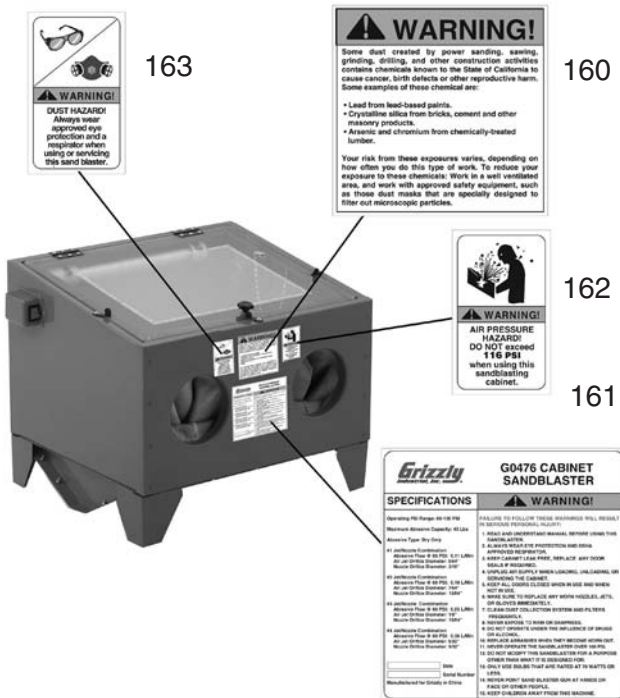

# Parts Breakdown (G0476)

# Parts List (G0476)

REF	PART #	DESCRIPTION
101V2	P0476101V2	WINDOW FRAME & GLASS V2.03.10
101-1V2	P0476101-1V2	WINDOW PLEXIGLASS V2.03.10
102	P0476102	KNOB
103	PN01M	HEX NUT M6-1
104	PW03M	FLAT WASHER 6MM
105	P0476105	HINGE
106	PHTEK15M	TAP SCREW M4 X 10
107	P0476107	CHAIN
108	PS14M	PHLP HD SCR M6-1 X 12
109	PN01M	HEX NUT M6-1
110	P0476110	LOCK LEVER
111	PW03M	FLAT WASHER 6MM
112	PLN03M	LOCK NUT M6-1
113	PS14M	PHLP HD SCR M6-1 X 12
114	P0476114	PANEL-FRONT
115	P0476115	PANEL-REAR
116	P0476116	PANEL-RIGHT
117	P0476117	PANEL-LEFT
118	P0476118	HOPPER
119	P0476119	LAMP CLAMP
120	PS38M	PHLP HD SCR M4-.7 X 10
121	P0476121	ZIP TIE
122	P0476122	COMPLETE LAMP ASSEMBLY
123	P0476123	AC/DC ADAPTER
124	PS38M	PHLP HD SCR M4-.7 X 10
125	PN04M	HEX NUT M4-.7
126	PW05M	FLAT WASHER 4MM
127	P0476127	GLOVE-RIGHT
127-1	P0476127-1	GLOVE-LEFT
128	P0476128	HOSE CLAMP

REF	PART #	DESCRIPTION
129	P0476129	PRESSURE SUPPLY HOSE
130	P0476130	SUCTION TUBE
131	P0476131	SUCTION HOSE
132	P0476132	BLAST GUN
133	P0476133	CLEAR ADHESIVE FILM 4-PC
134	P0476134	SHORT LEG-LEFT
135	P0476135	SHORT LEG-RIGHT
136	P0476136	FLAT SPACER
137	P0476137	FLAT GASKET
138	P0476138	BULKHEAD FITTING
139	P0476139	HOSE NIPPLE
140	PW05M	FLAT WASHER 4MM
141	PN04M	HEX NUT M4-.7
142	PS38M	PHLP HD SCR M4-.7 X 10
143	P0476143	FOAM FILTER
144	P0476144	RING
145	P0476145	FILTER ELEMENT
146	P0476146	NOZZLE SET
147	P0476147	JET SET
148	P0476148	JET SEAL SET
149	P0476149	SCREEN
150	P0476150	HOSE CLAMP
151	P0476151	SWITCH HOUSING
152	P0476152	SWITCH
153	PHTEK18	TAP SCREW #10 X 5/8
155	P0476155	LATCH
155-1	P0476155-1	LATCH CATCH
156	PS38M	PHLP HD SCR M4-.7 X 10
157	P0476157	HOPPER PLUG

REF	PART #	DESCRIPTION
160	P0472080	SAFETY WARNING LABEL
161	P0476161	MACHINE ID LABEL
162	P0472082	PSI LABEL 116 MAX
163	P0472083	DUST HAZARD LABEL