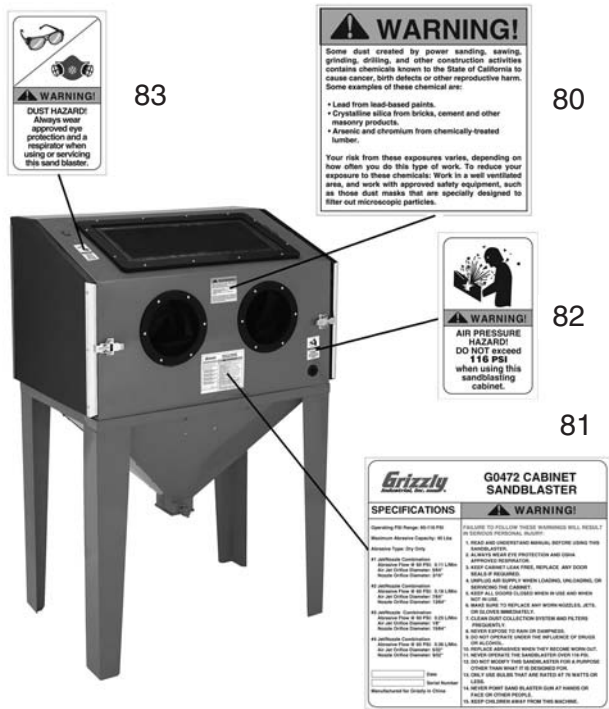

SECTION 4: PARTS

Parts Breakdown (G0472)

Parts List (G0472)

REF	PART #	DESCRIPTION
1	P0472001	CABINET ASSEMBLY
1-1	P0472001-1	DOOR SEAL
2	P0472002	SCREEN FRAME
3	P0472003	MESH SCREEN
4	P0472004	LEG-RIGHT
5	P0472005	LEG-LEFT
6	P0472006	HOPPER
7	P0472007	SUCTION PIPE
8	P0472008	DOOR-LEFT
9	P0472009	DOOR-RIGHT
10	P0472010	SWITCH BOX
11	P0472011	HOPPER DOOR
12	P0472012	FRAME
13	P0472013	SOCKET BOX
14	P0472014	HINGE
15	P0472015	INTAKE VENT COWLING
15-1	P0472015-1	FLANGE CAP 3-1/2
16	P0472016	WINDOW FRAME
17V2	P0472017V2	WINDOW PLEXIGLASS V2.03.10
18	P0472018	PROTECTING FILM
18-1	P0472018-1	PROTECTING FILM 4-PC
19	P0472019	POWER SWITCH
20	P0472020	ADHESIVE FOAM STRIP
21	P0472021	GLOVE-LEFT
21-1	P0472021-1	GLOVE-RIGHT
22	P0472022	GROMMET
23	PFH03M	FLAT HD SCR M6-1 X 16
24	PS22M	PHLP HD SCR M5-.8 X 25

REF	PART #	DESCRIPTION
25	P0472025	AC/DC ADAPTER
26	P0472026	RECEPTACLE
27	P0472027	COMPLETE LIGHT ASSY
27-1	P0472027-1	LIGHT BULB
27-2	P0472027-2	LIGHT BULB CLIP
28	P0472028	BLAST GUN
28-1	P0472028-1	NOZZLE 3/16
28-2	P0472028-2	NOZZLE 13/64
28-3	P0472028-3	NOZZLE 15/64
28-4	P0472028-4	NOZZLE 9/32
28-5	P0472028-5	JET SET
28-6	P0472028-6	NOZZLE SET
29	P0472029	VACUUM PORT
29-1	P0472029-1	FLANGE CAP 2-1/4
30	P0472030	LATCH
31	P0472031	DOOR HOOK
32	PS62M	PHLP HD SCR M6-1 X 30
33	P0472033	GLOVE FLANGE
34	P0472034	VACUUM ATTACHMENT
35	P0472035	SUCTION HOSE
66	PS38M	PHLP HD SCR M4-.7 X 10
67	PN04M	HEX NUT M4-.7
68	PN06M	HEX NUT M5-.8
69	PW01M	FLAT WASHER 8MM
70	PS47M	PHLP HD SCR M6-1 X 25
71	PS68M	PHLP HD SCR M6-1 X 10
72	PN01M	HEX NUT M6-1
73	PHTEK18	TAP SCREW #10 X 5/8

REF	PART #	DESCRIPTION
80	P0472080	SAFETY WARNING LABEL
81	P0472081	MACHINE ID LABEL
82	P0472082	PSI LABEL 116 MAX
83	P0472083	DUST HAZARD LABEL