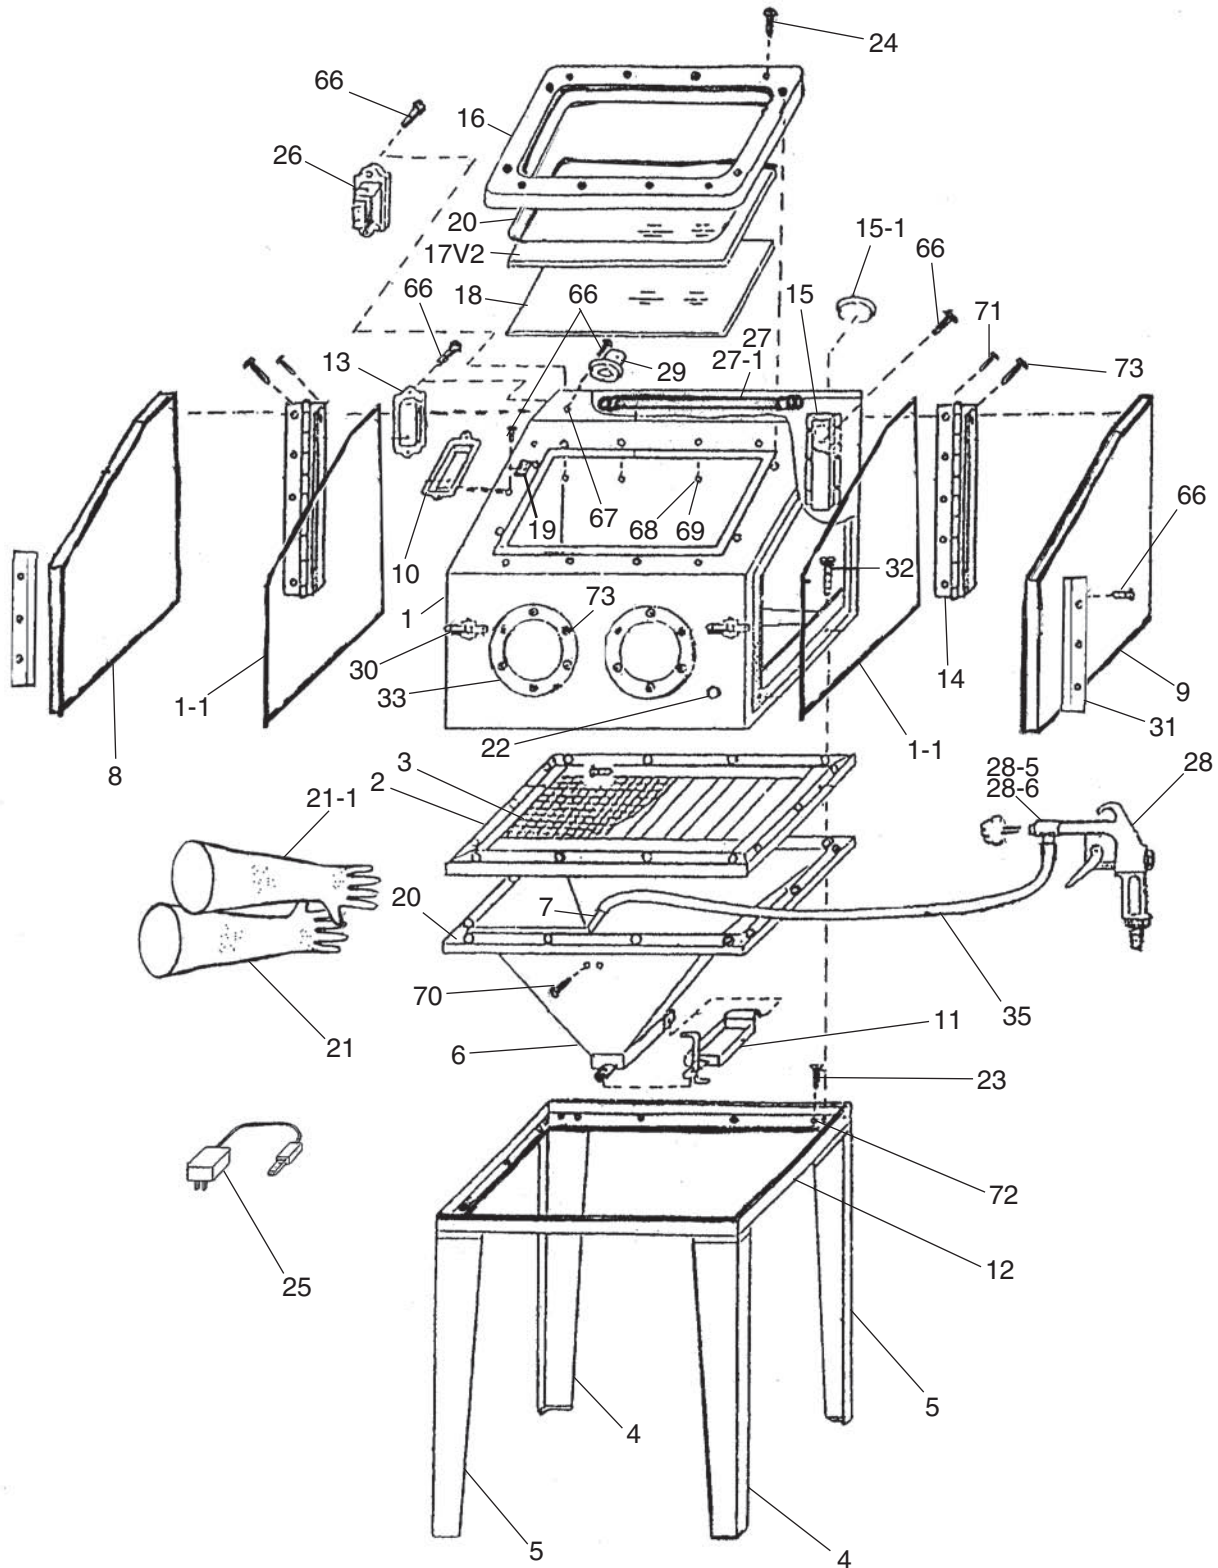

SECTION 4: PARTS

Parts Breakdown (G0472)

Parts List (G0472)

REF	PART #	DESCRIPTION
1	P0472001	CABINET ASSEMBLY
1-1	P0472001-1	DOOR SEAL
2	P0472002	SCREEN FRAME
3	P0472003	MESH SCREEN
4	P0472004	LEG-RIGHT
5	P0472005	LEG-LEFT
6	P0472006	HOPPER
7	P0472007	SUCTION PIPE
8	P0472008	DOOR-LEFT
9	P0472009	DOOR-RIGHT
10	P0472010	SWITCH BOX
11	P0472011	HOPPER DOOR
12	P0472012	FRAME
13	P0472013	SOCKET BOX
14	P0472014	HINGE
15	P0472015	INTAKE VENT COWLING
15-1	P0472015-1	FLANGE CAP 3-1/2
16	P0472016	WINDOW FRAME
17V2	P0472017V2	WINDOW PLEXIGLASS V2.03.10
18	P0472018	PROTECTING FILM
18-1	P0472018-1	PROTECTING FILM 4-PC
19	P0472019	POWER SWITCH
20	P0472020	ADHESIVE FOAM STRIP
21	P0472021	GLOVE-LEFT
21-1	P0472021-1	GLOVE-RIGHT
22	P0472022	GROMMET
23	PFH03M	FLAT HD SCR M6-1 X 16
24	PS22M	PHLP HD SCR M5-.8 X 25

REF	PART #	DESCRIPTION
25	P0472025	AC/DC ADAPTER
26	P0472026	RECEPTACLE
27	P0472027	COMPLETE LIGHT ASSY
27-1	P0472027-1	LIGHT BULB
27-2	P0472027-2	LIGHT BULB CLIP
28	P0472028	BLAST GUN
28-1	P0472028-1	NOZZLE 3/16
28-2	P0472028-2	NOZZLE 13/64
28-3	P0472028-3	NOZZLE 15/64
28-4	P0472028-4	NOZZLE 9/32
28-5	P0472028-5	JET SET
28-6	P0472028-6	NOZZLE SET
29	P0472029	VACUUM PORT
29-1	P0472029-1	FLANGE CAP 2-1/4
30	P0472030	LATCH
31	P0472031	DOOR HOOK
32	PS62M	PHLP HD SCR M6-1 X 30
33	P0472033	GLOVE FLANGE
34	P0472034	VACUUM ATTACHMENT
35	P0472035	SUCTION HOSE
66	PS38M	PHLP HD SCR M4-.7 X 10
67	PN04M	HEX NUT M4-.7
68	PN06M	HEX NUT M5-.8
69	PW01M	FLAT WASHER 8MM
70	PS47M	PHLP HD SCR M6-1 X 25
71	PS68M	PHLP HD SCR M6-1 X 10
72	PN01M	HEX NUT M6-1
73	PHTEK18	TAP SCREW #10 X 5/8

REF	PART #	DESCRIPTION
80	P0472080	SAFETY WARNING LABEL
81	P0472081	MACHINE ID LABEL
82	P0472082	PSI LABEL 116 MAX
83	P0472083	DUST HAZARD LABEL