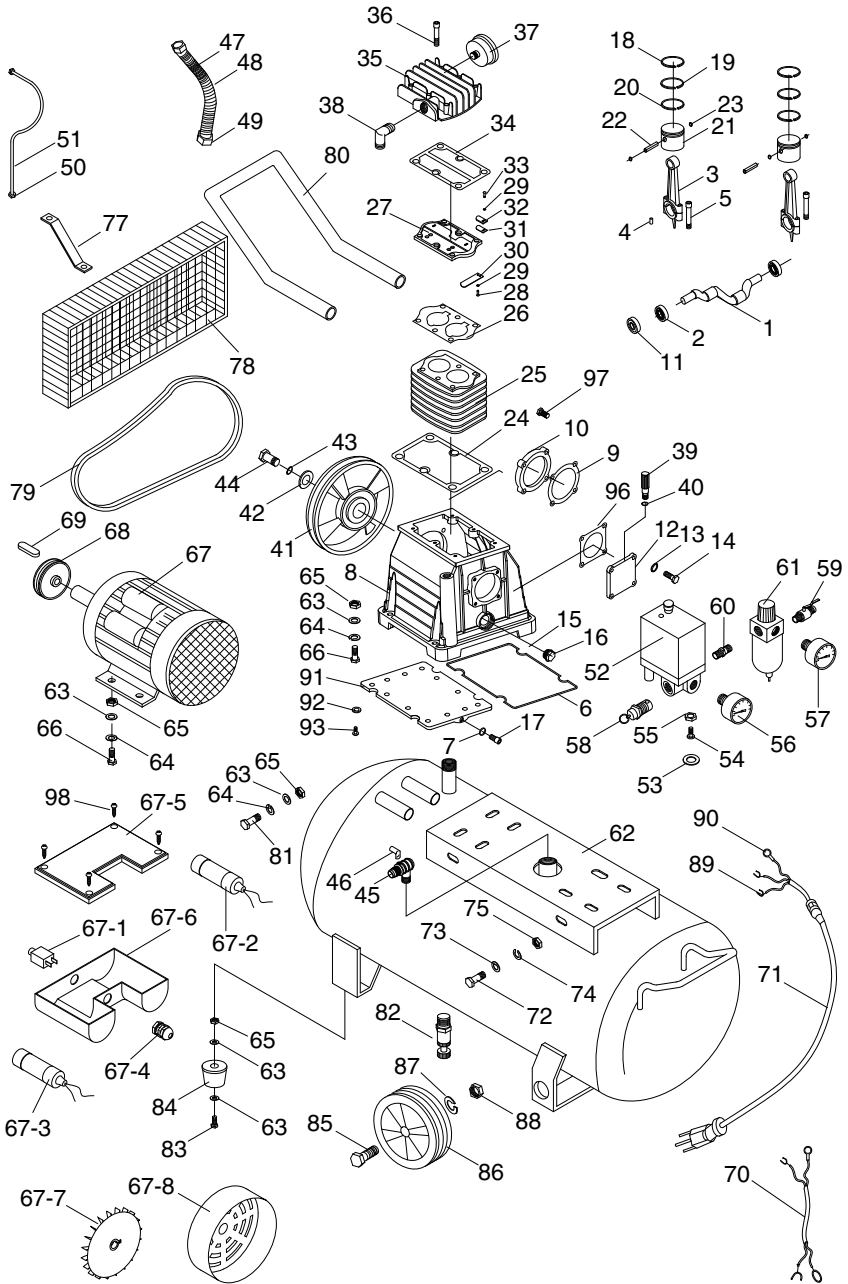

G0471 Parts Breakdown

G0471 Parts List

REF	PART #	DESCRIPTION
1	P0471001	CRANKSHAFT
2	P6205	BALL BEARING 6205
3	P0471003	CONNECTING ROD
4	P0471004	POSITION PIN
5	PSB12M	CAP SCREW M8-1.25 X 40
6	P0471006	LOWER CRANKCASE GASKET
7	P0471007	O-RING
8	P0471008	CRANKCASE
9	P0471009	FRONT COVER GASKET
10	P0471010	FRONT COVER
11	P0471011	OIL SEAL
12	P0471012	BACK COVER
13	PLW03M	LOCK WASHER 6MM
14	PB08M	HEX BOLT M6-1 X 20
15	P0471015	OIL SIGHT SEAL
16	P0471016	OIL SIGHT
17	PSB52M	CAP SCREW M8-1.25 X 10
18	P0471018	COMPRESSION RING
19	P0471019	COMPRESSION RING
20	P0471020	OIL RING
21	P0471021	PISTON
22	P0471022	PISTON PIN
23	PR05M	EXT RETAINING RING 15MM
24	P0471024	LOWER GASKET
25	P0471025	CYLINDER
26	P0471026	UPPER GASKET
27	P0471027	VALVE PLATE
28	PS55M	PHLP HD SCR M3-.5 X 10
29	PLW09M	LOCK WASHER 3MM
30	P0471030	INLET VALVE
31	P0471031	OUTLET VALVE
32	P0471032	LIMITATION
33	PS50M	PHLP HD SCR M3-.5 X 12
34	P0471034	HEAD GASKET
35	P0471035	CYLINDER HEAD
36	PSB45M	CAP SCREW M8-1.25 X 45
37	P0471037	AIR FILTER ASSEMBLY
38	P0471038	EXHAUST ELBOW
39	P0471039	OIL FILL CAP
40	P0471040	O-RING
41	P0471041	FLYWHEEL
42	PW01M	FLAT WASHER 8MM
43	PLW04M	LOCK WASHER 8MM
44	PB20M	HEX BOLT M8-1.25 X 35
45	P0471045	CHECK VALVE
46	P0471046	ELBOW
47	P0471047	OUTLET TUBE
48	P0471048	FIN TUBING
49	P0471049	COMPRESSION NUT
50	P0471050	COMPRESSION NUT
51	P0471051	RELIEF TUBE
52	P0471052	PRESSURE SWITCH