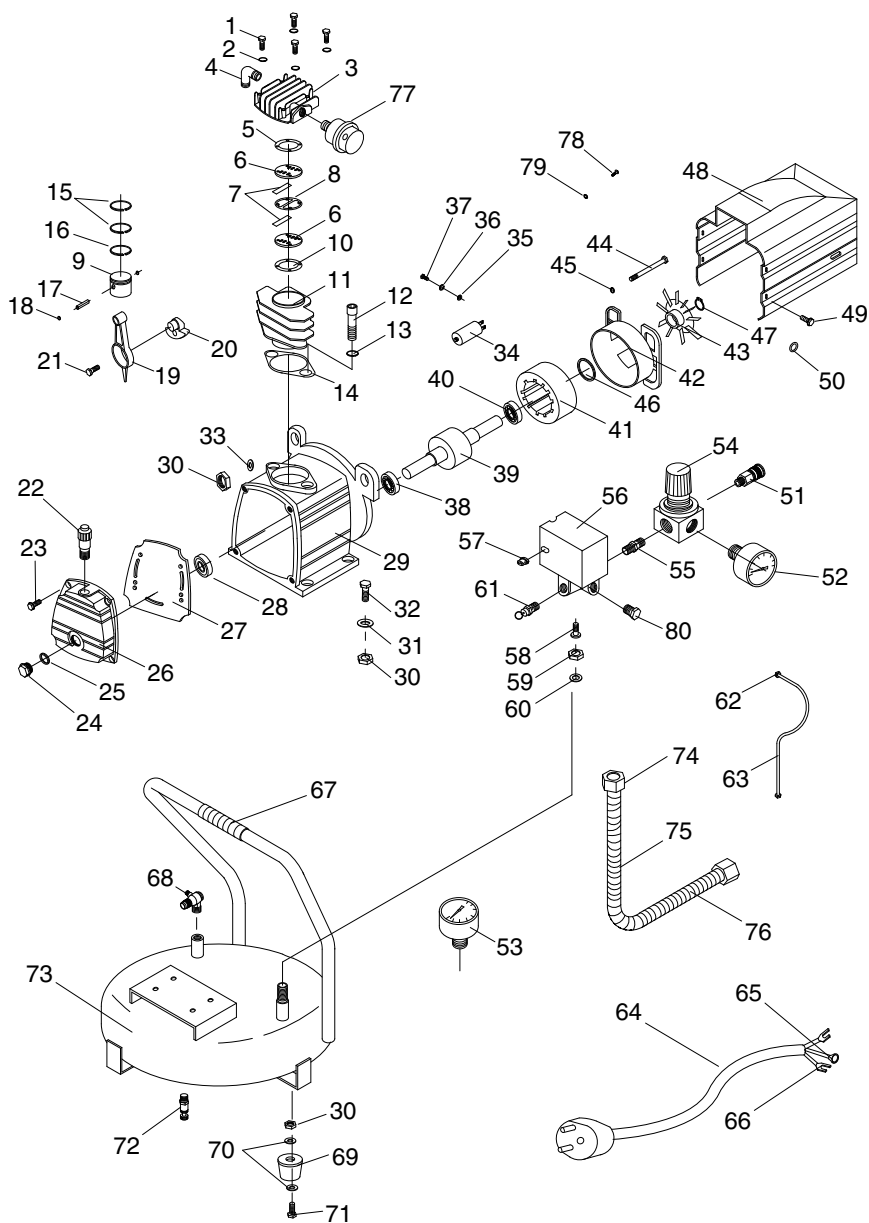

G0469 Parts Breakdown

G0469 Parts List

REF	PART #	DESCRIPTION
1	PB105M	HEX BOLT M6-1 X 55
2	PLW03M	LOCK WASHER 6MM
3	P0469003	CYLINDER HEAD
4	P0469004	EXHAUST ELBOW
5	P0469005	CYLINDER HEAD GASKET
6	P0469006	VALVE ASSEMBLY
7	P0469007	VALVE PLATE
8	P0469008	VALVE PATCH
9	P0469009	PISTON
10	P0469010	CYLINDER GASKET
11	P0469011	CYLINDER
12	PSB31M	CAP SCREW M8-1.25 X 25
13	PLW04M	LOCK WASHER 8MM
14	P0469014	CYLINDER GASKET
15	P0469015	COMPRESSION RING
16	P0469016	OIL RING
17	P0469017	PISTON PIN
18	PR03M	EXT RETAINING RING 12MM
19	P0469019	CONNECTING ROD
20	P0469020	ECCENTRIC
21	P0469021	HEX BOLT M8-1.25 X 22 LH
22	P0469022	OIL FILL BREATHER PLUG
23	PB91M	HEX BOLT M6-1 X 18
24	P0469024	OIL SIGHT
25	P0469025	O-RING
26	P0469026	CRANKCASE COVER
27	P0469027	GASKET
28	P0469028	OIL SEAL
29	P0469029	CRANKCASE
30	PN03M	HEX NUT M8-1.25
31	PW01M	FLAT WASHER 8MM
32	PB15M	HEX BOLT M8-1.25 X 40
33	P0469033	LOCK GASKET
34	P0469034	CAPACITOR 100 MFD 250 VAC
35	PW07M	FLAT WASHER 3MM
36	PLW09M	LOCK WASHER 3MM
37	PS12M	PHLP HD SCR M3-.5 X 6
38	P6204	BALL BEARING 6204
39	P0469039	ROTOR
40	P6202	BALL BEARING 6202