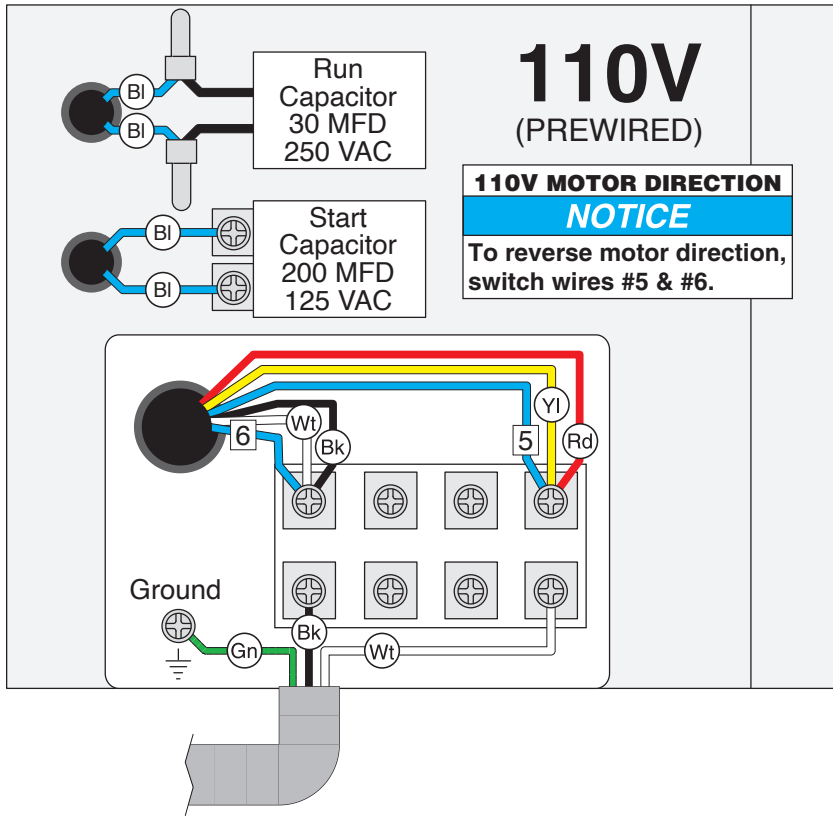

H5377 Wiring Diagram

110V MOTOR DIRECTION
NOTICE
To reverse motor direction, switch wires #5 & #6.

COLOR KEY

BLACK		Bk
WHITE		Wt
GREEN		Gn
RED		Rd
YELLOW		Yl
BLUE		Bl

NOTICE

The motor wiring shown here is current at the time of printing, but it may not match your motor. Always use the wiring diagram inside the motor junction box.

WARNING!

SHOCK HAZARD!
Disconnect power before working on wiring.