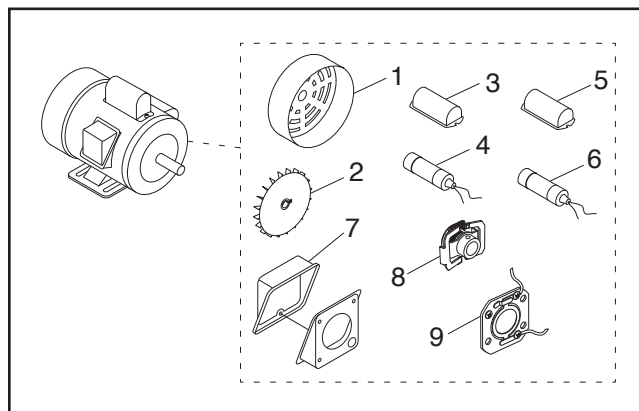

Replaceable Parts

! WARNING
Electrocutation or fire could result if this motor is not grounded correctly or if your wire connections do not comply with local and state codes. Ensure compliance by checking with a qualified electrician!

! WARNING
Disconnect power when replacing motor. Failure to do this may result in serious personal injury.

REF	PART #	DESCRIPTION
1	PH5377001	MOTOR FAN COVER
2	PH5377002	MOTOR FAN
3	PH5377003	S CAPACITOR COVER
4	PH5377004	S CAPACITOR 200M 125V 1-1/2 X 2-3/8
5	PH5377005	R CAPACITOR COVER
6	PH5377006	R CAPACITOR 30M 250V 1-1/2 X 2-3/8
7	PH5377007	JUNCTION BOX
8	PH5377008	CENTRIFUGAL SWITCH
9	PH5377009	CONTACT PLATE

Making Wire Connections

If you are unsure how to attach wires to terminals, DO NOT continue. Contact an electrician for assistance. Connecting wires improperly may cause them to come loose or contact other wires, which can cause electrocution, fire, or a short.

COPYRIGHT © DECEMBER, 2007 BY GRIZZLY INDUSTRIAL, INC., REVISED NOVEMBER, 2024 (LW)
NO PORTION OF THIS INSTRUCTION SHEET MAY BE REPRODUCED IN ANY SHAPE
OR FORM WITHOUT THE WRITTEN APPROVAL OF GRIZZLY INDUSTRIAL, INC.
(FOR MODELS MFD. SINCE 08/24) #JB10223 PRINTED IN TAIWAN

V2.11.24

Keep for Future Reference